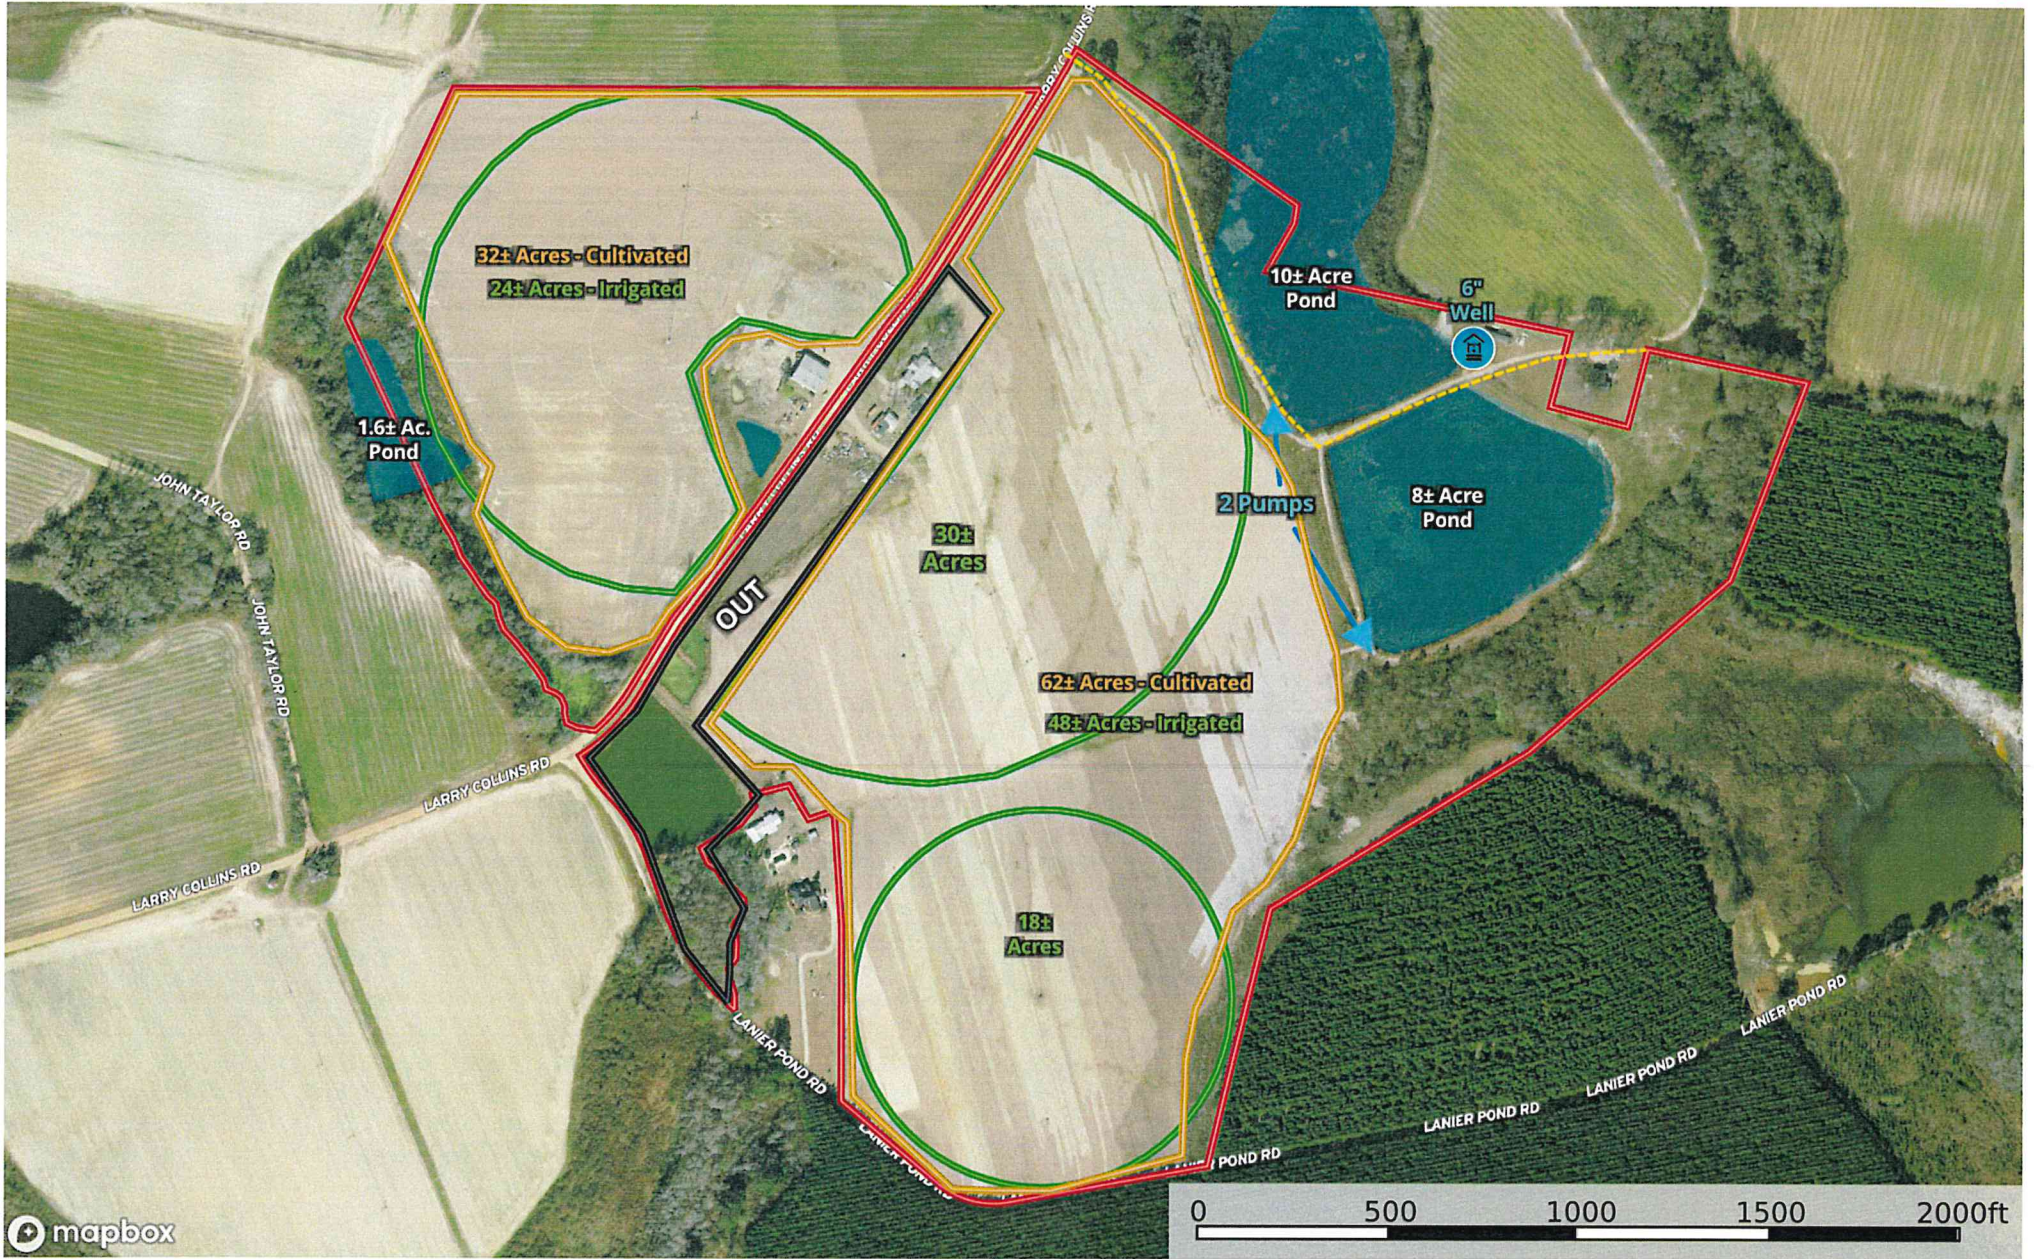

138+/- Acres Collins Rd. & Canoochee Rd. - Detailed
 Candler County, Georgia, AC +/-

- 6" Well
- Pump
- 30' Access Easement
- Pond / Tank
- Pivot / Irrigated
- Cultivated
- OUT PARCEL
- Boundary
- Pivot