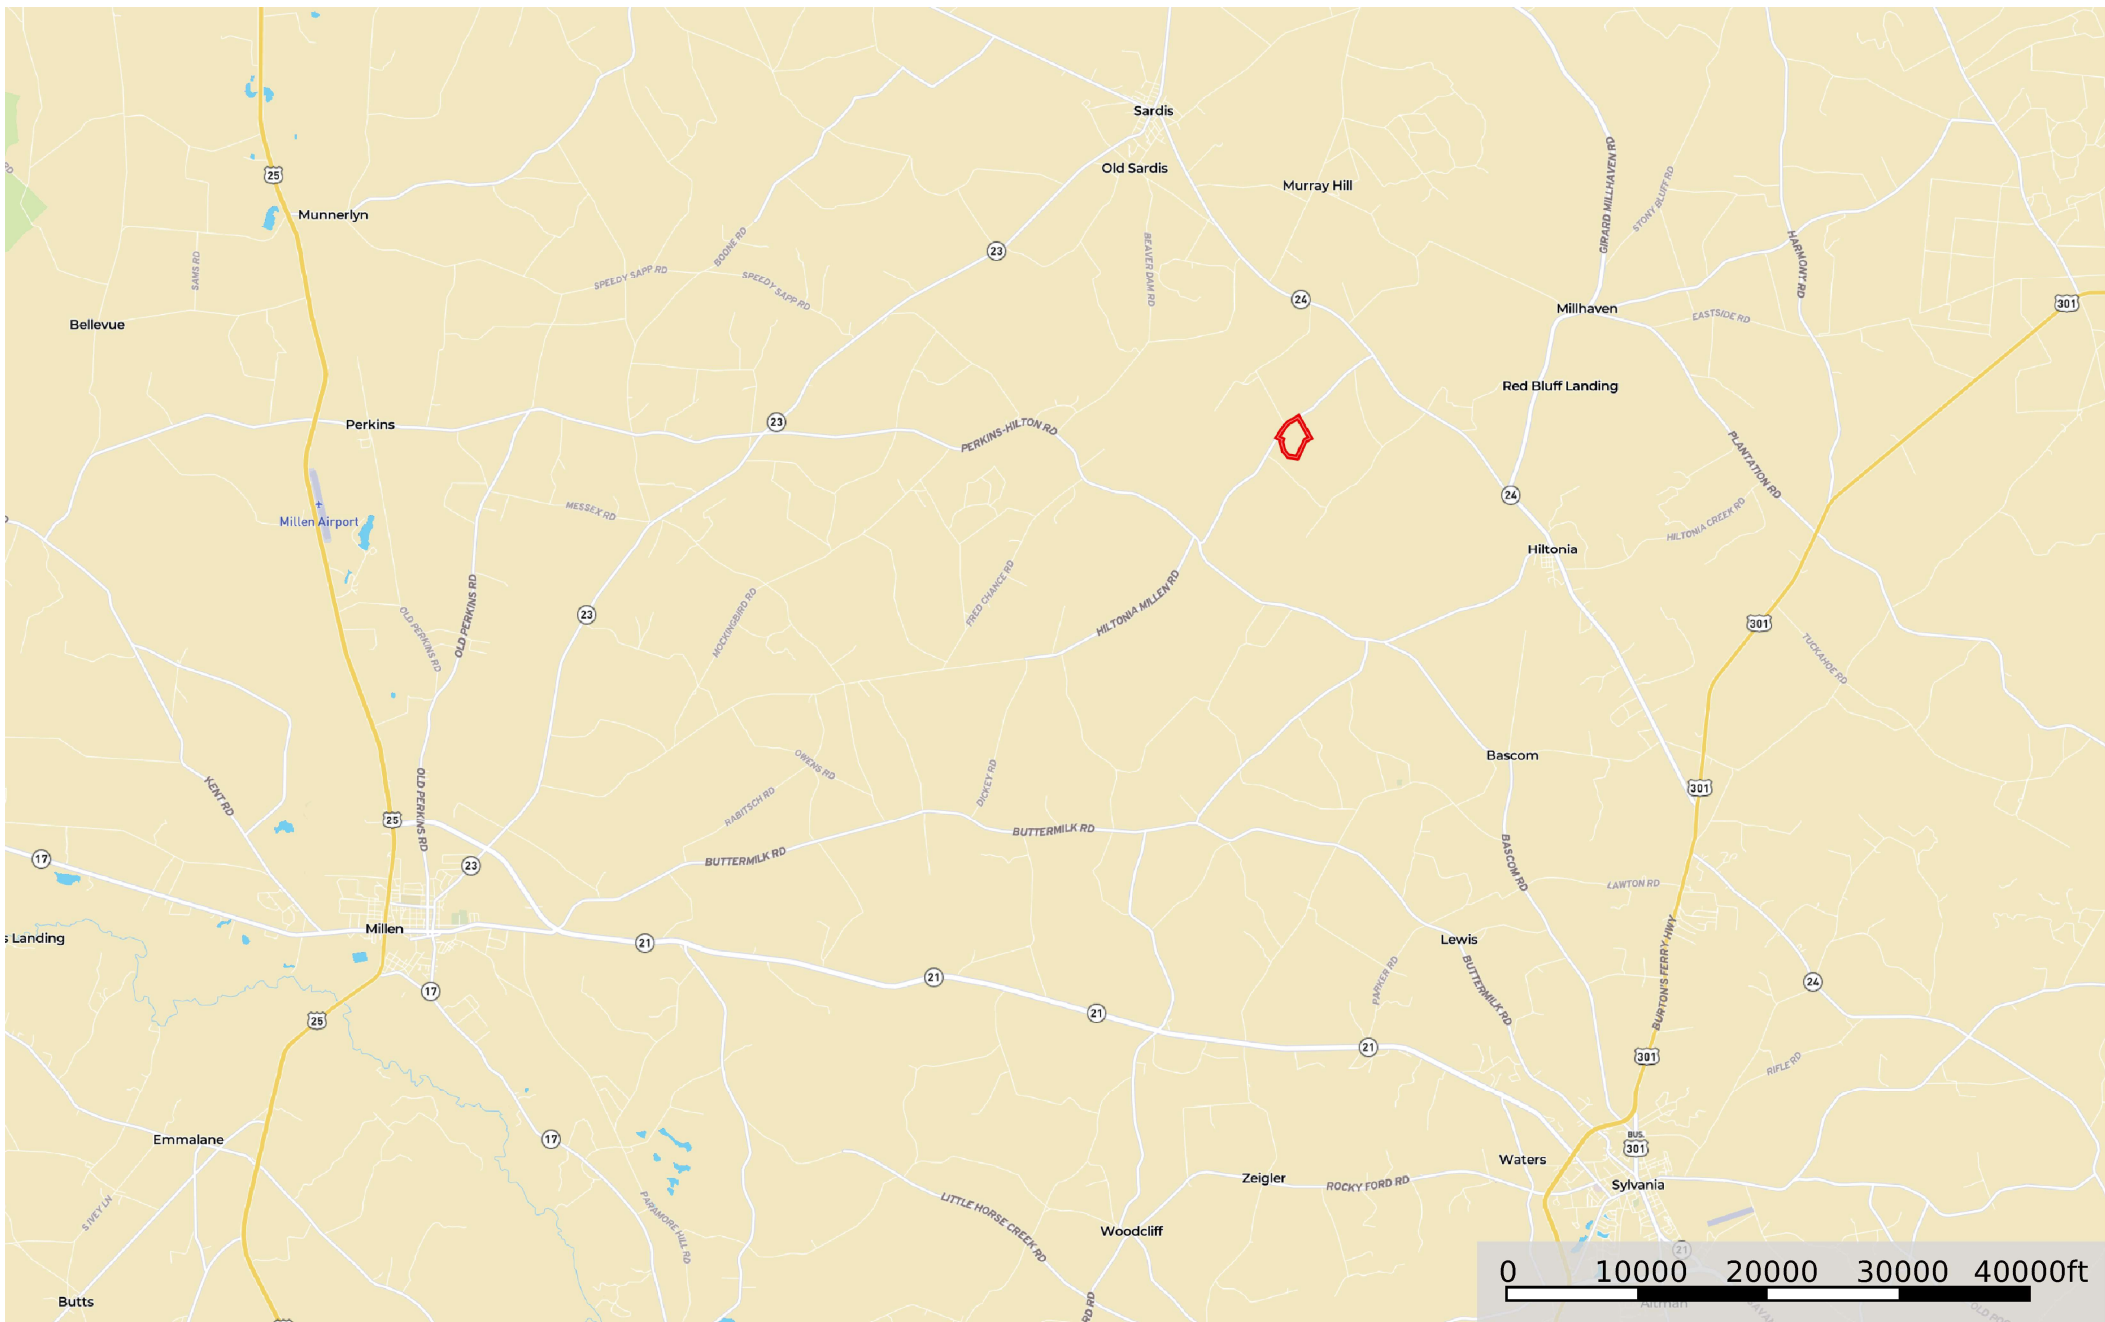

101.86+/- acres Roberts Bridge Rd. Screven County, Georgia, AC +/-

 Boundary