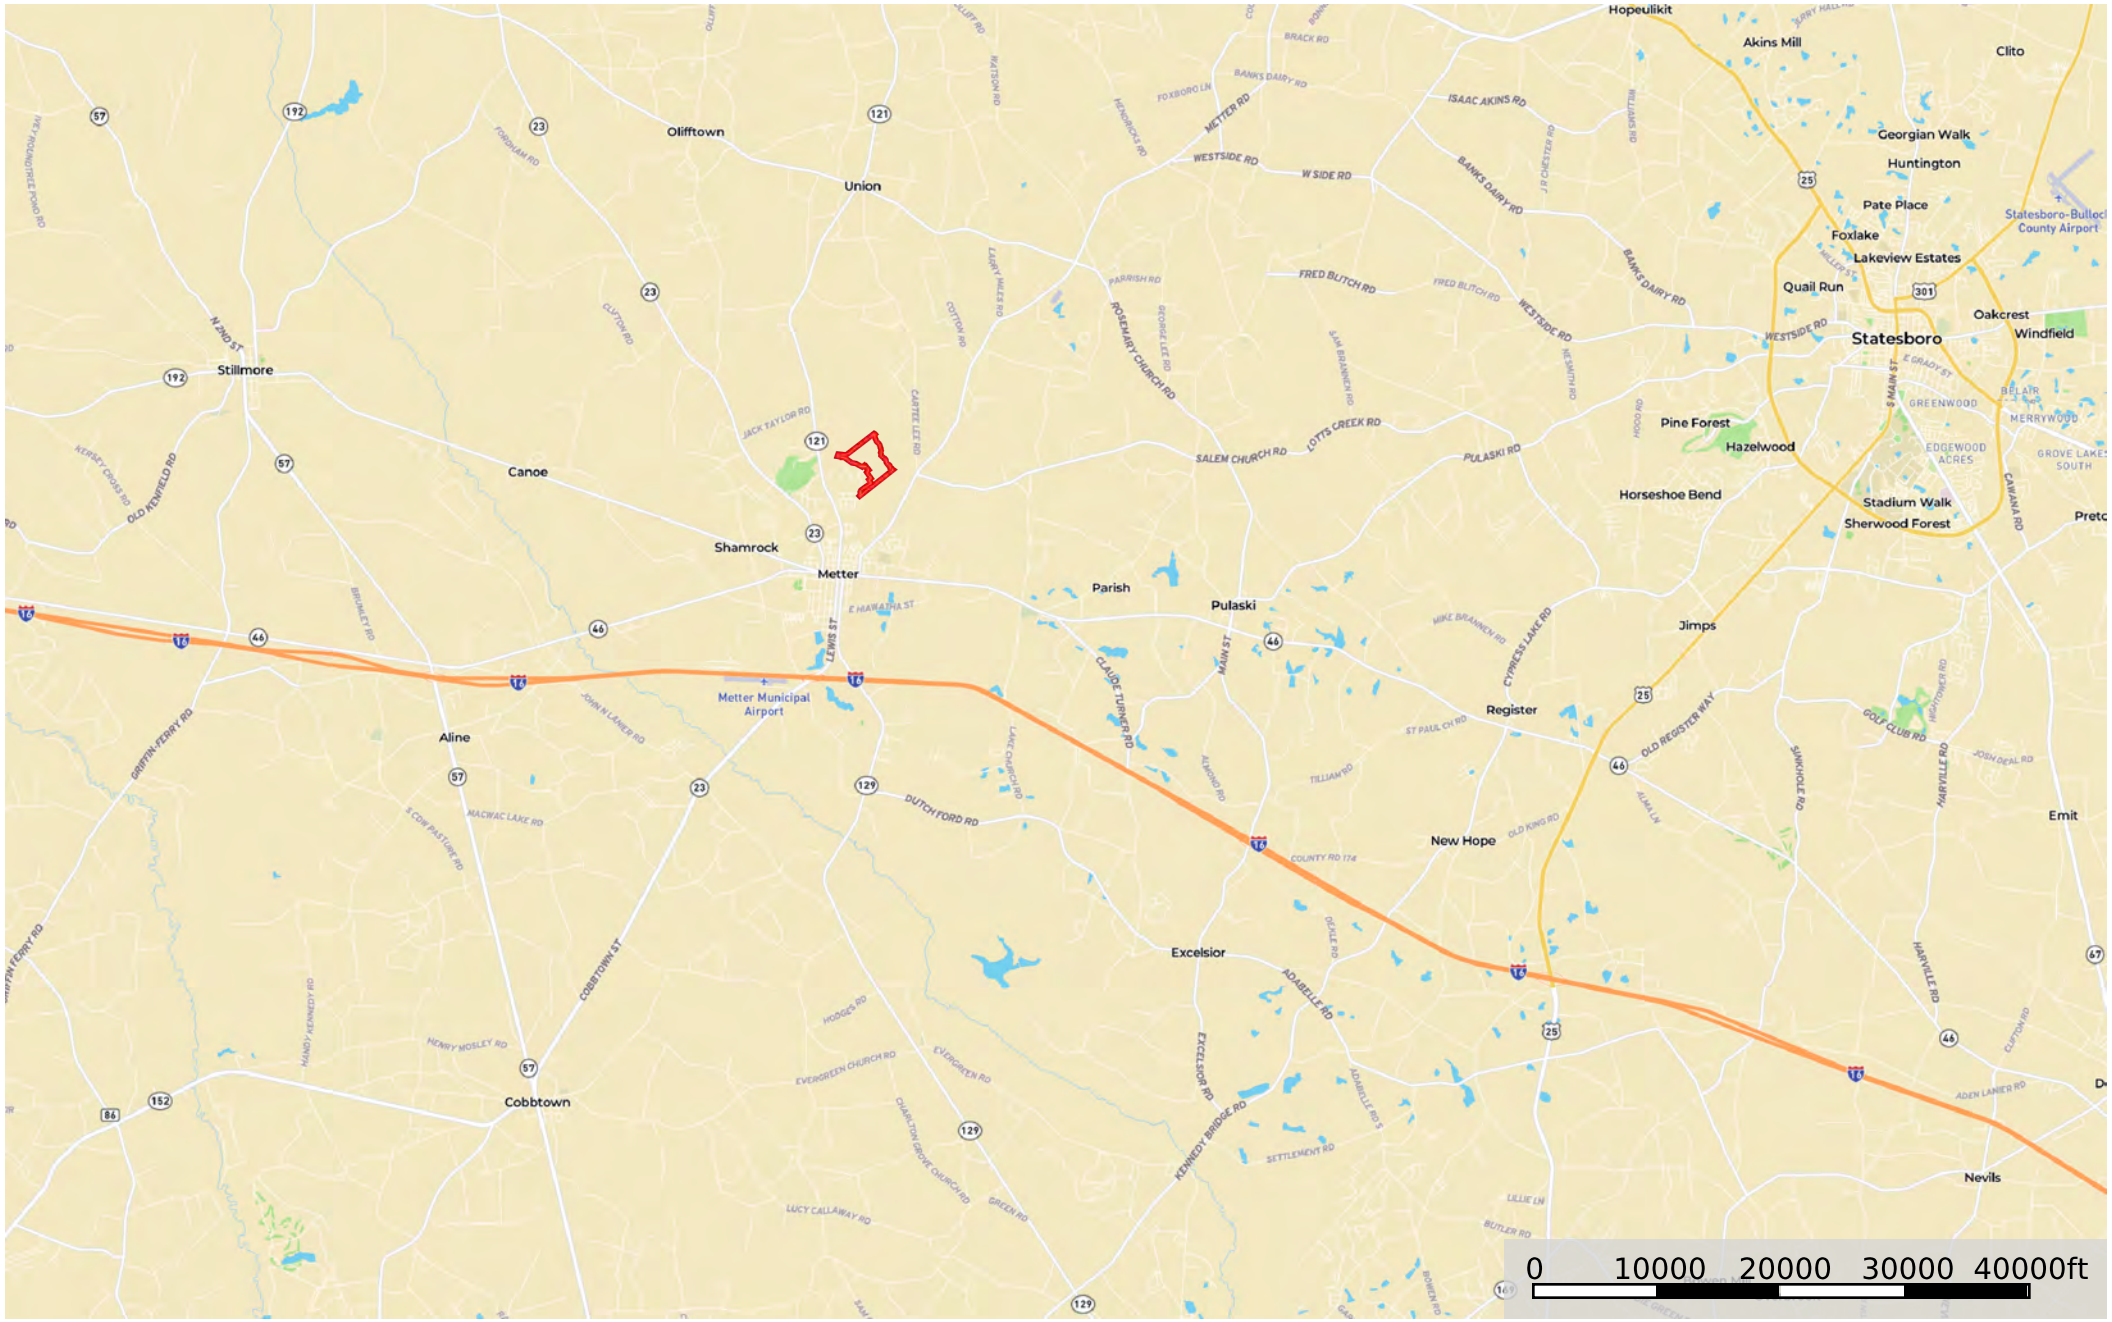

161+/- acres on Willow Lake Dr.

Candler County, Georgia, 161 AC +/-

 Boundary