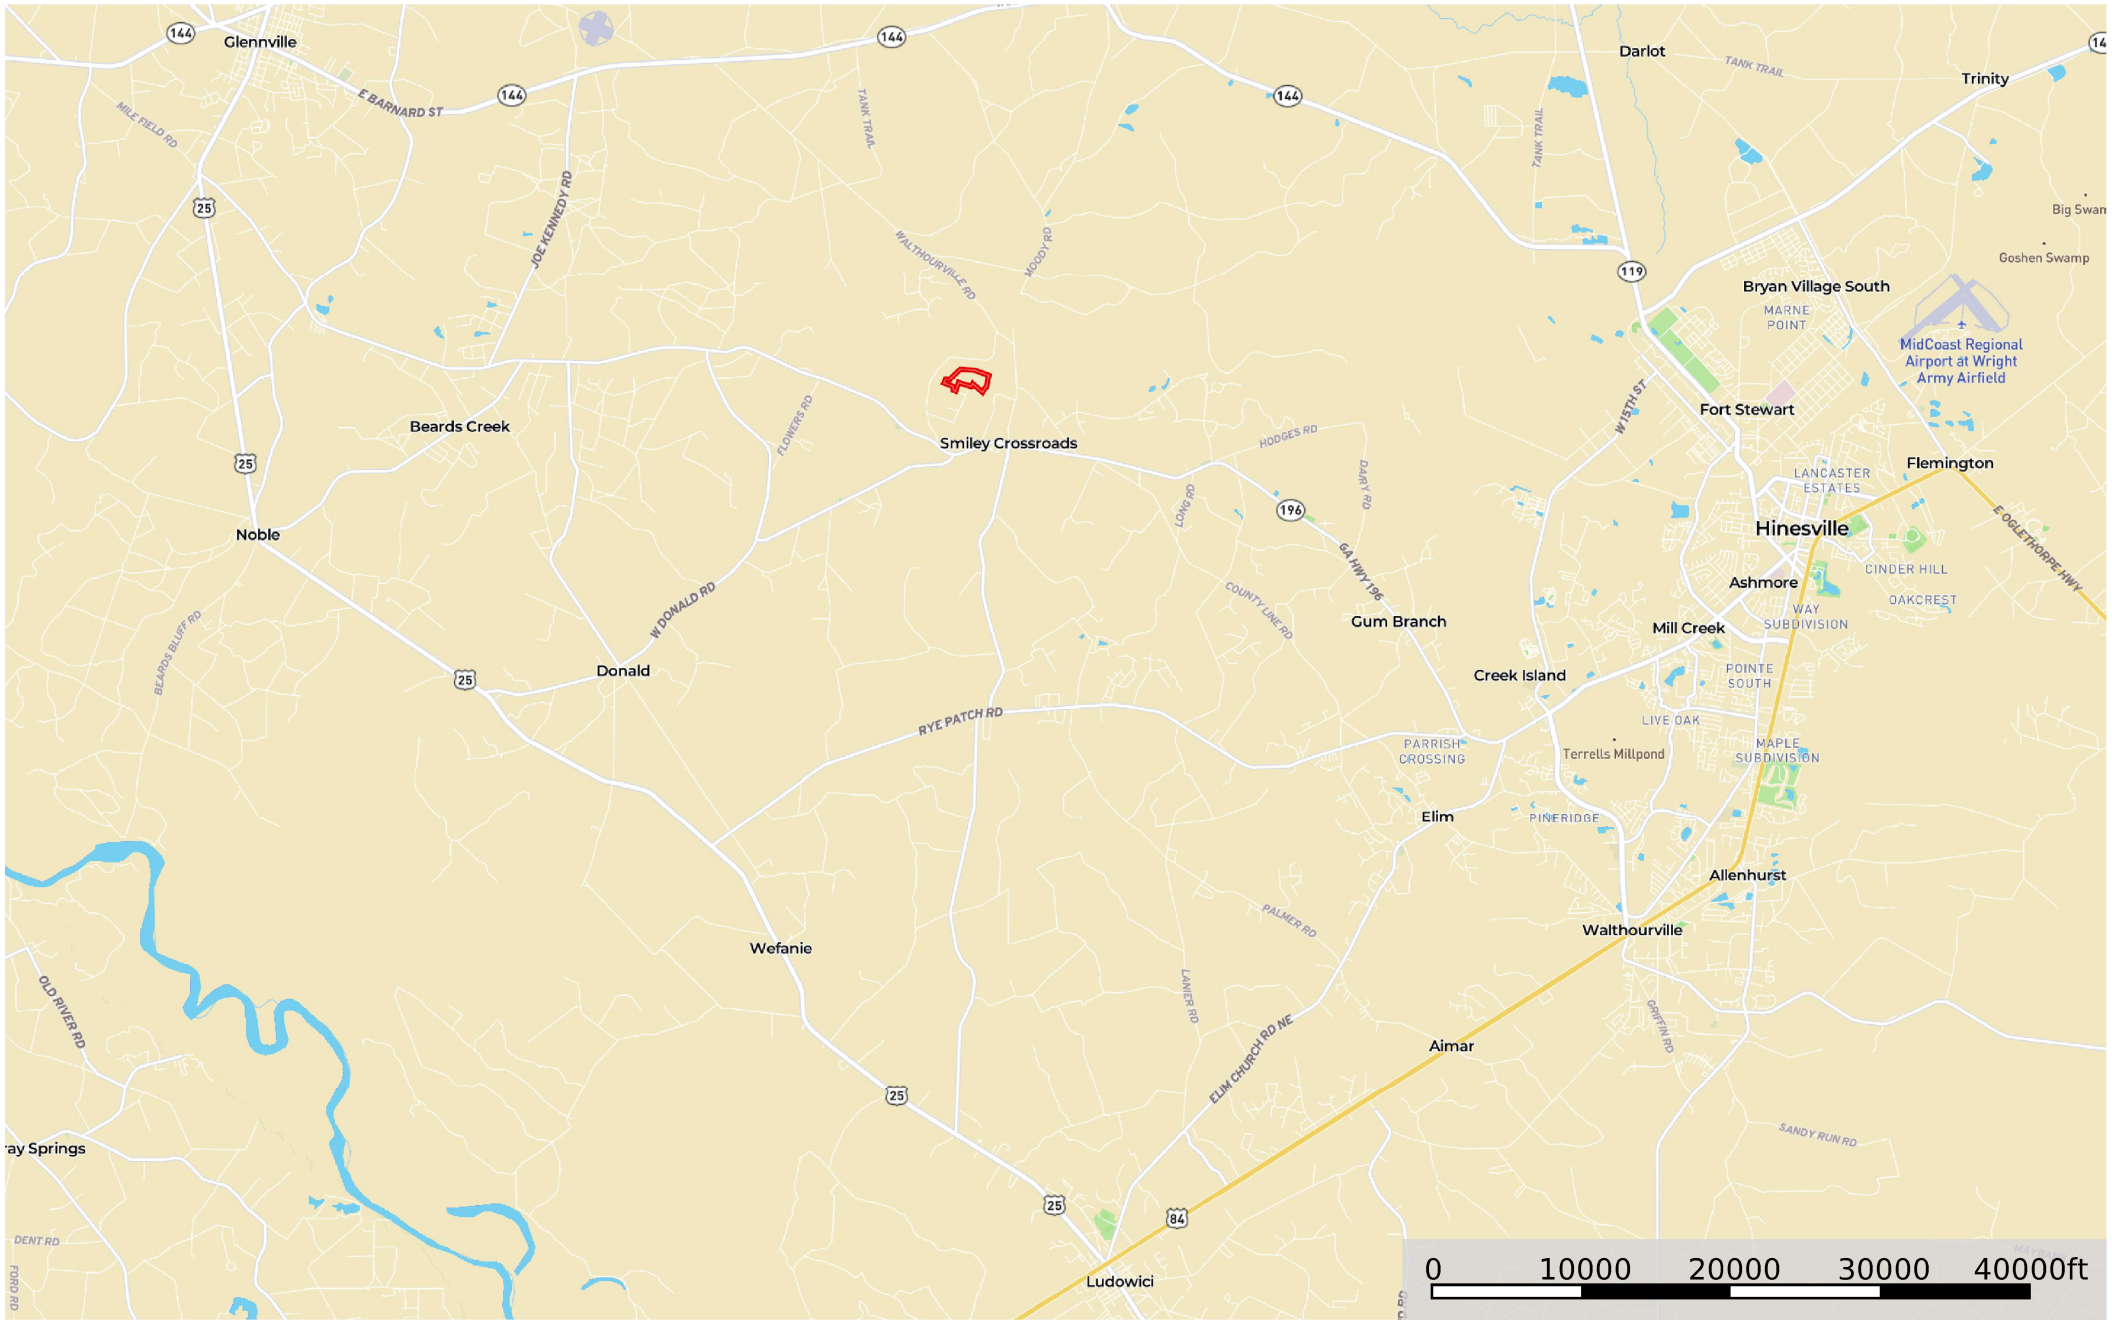

64.77+/- acs Calvary Rd. NE, Ludowici

Long County, Georgia, AC +/-

 Boundary