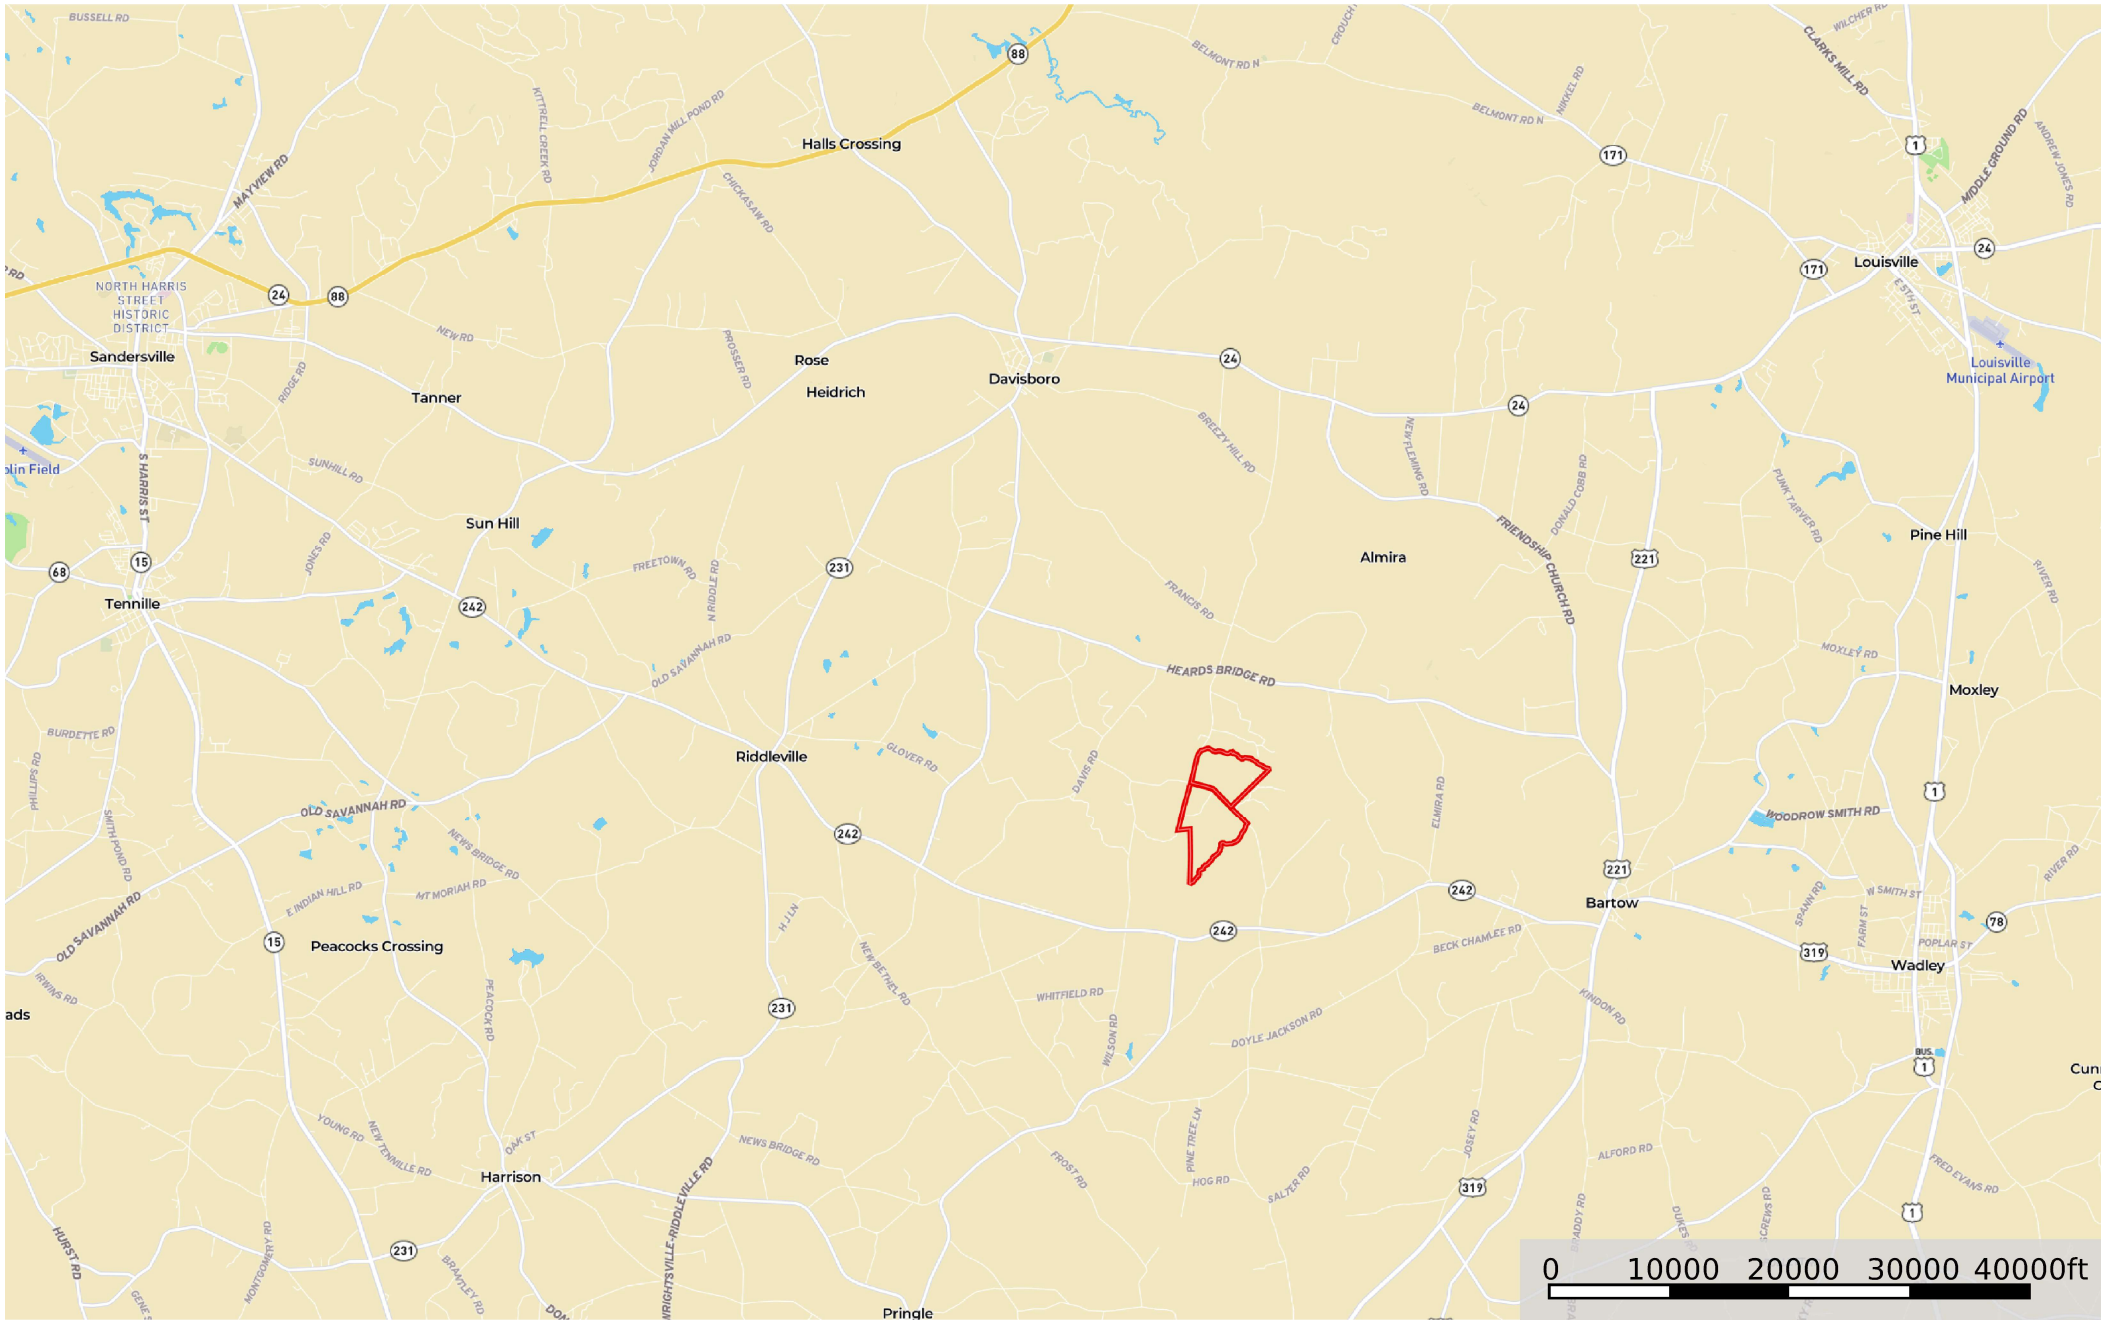

687+/- acres on Salter Rd. & Francis Bridge Rd. - Gin

Washington County, Georgia, AC +/-

 Boundary