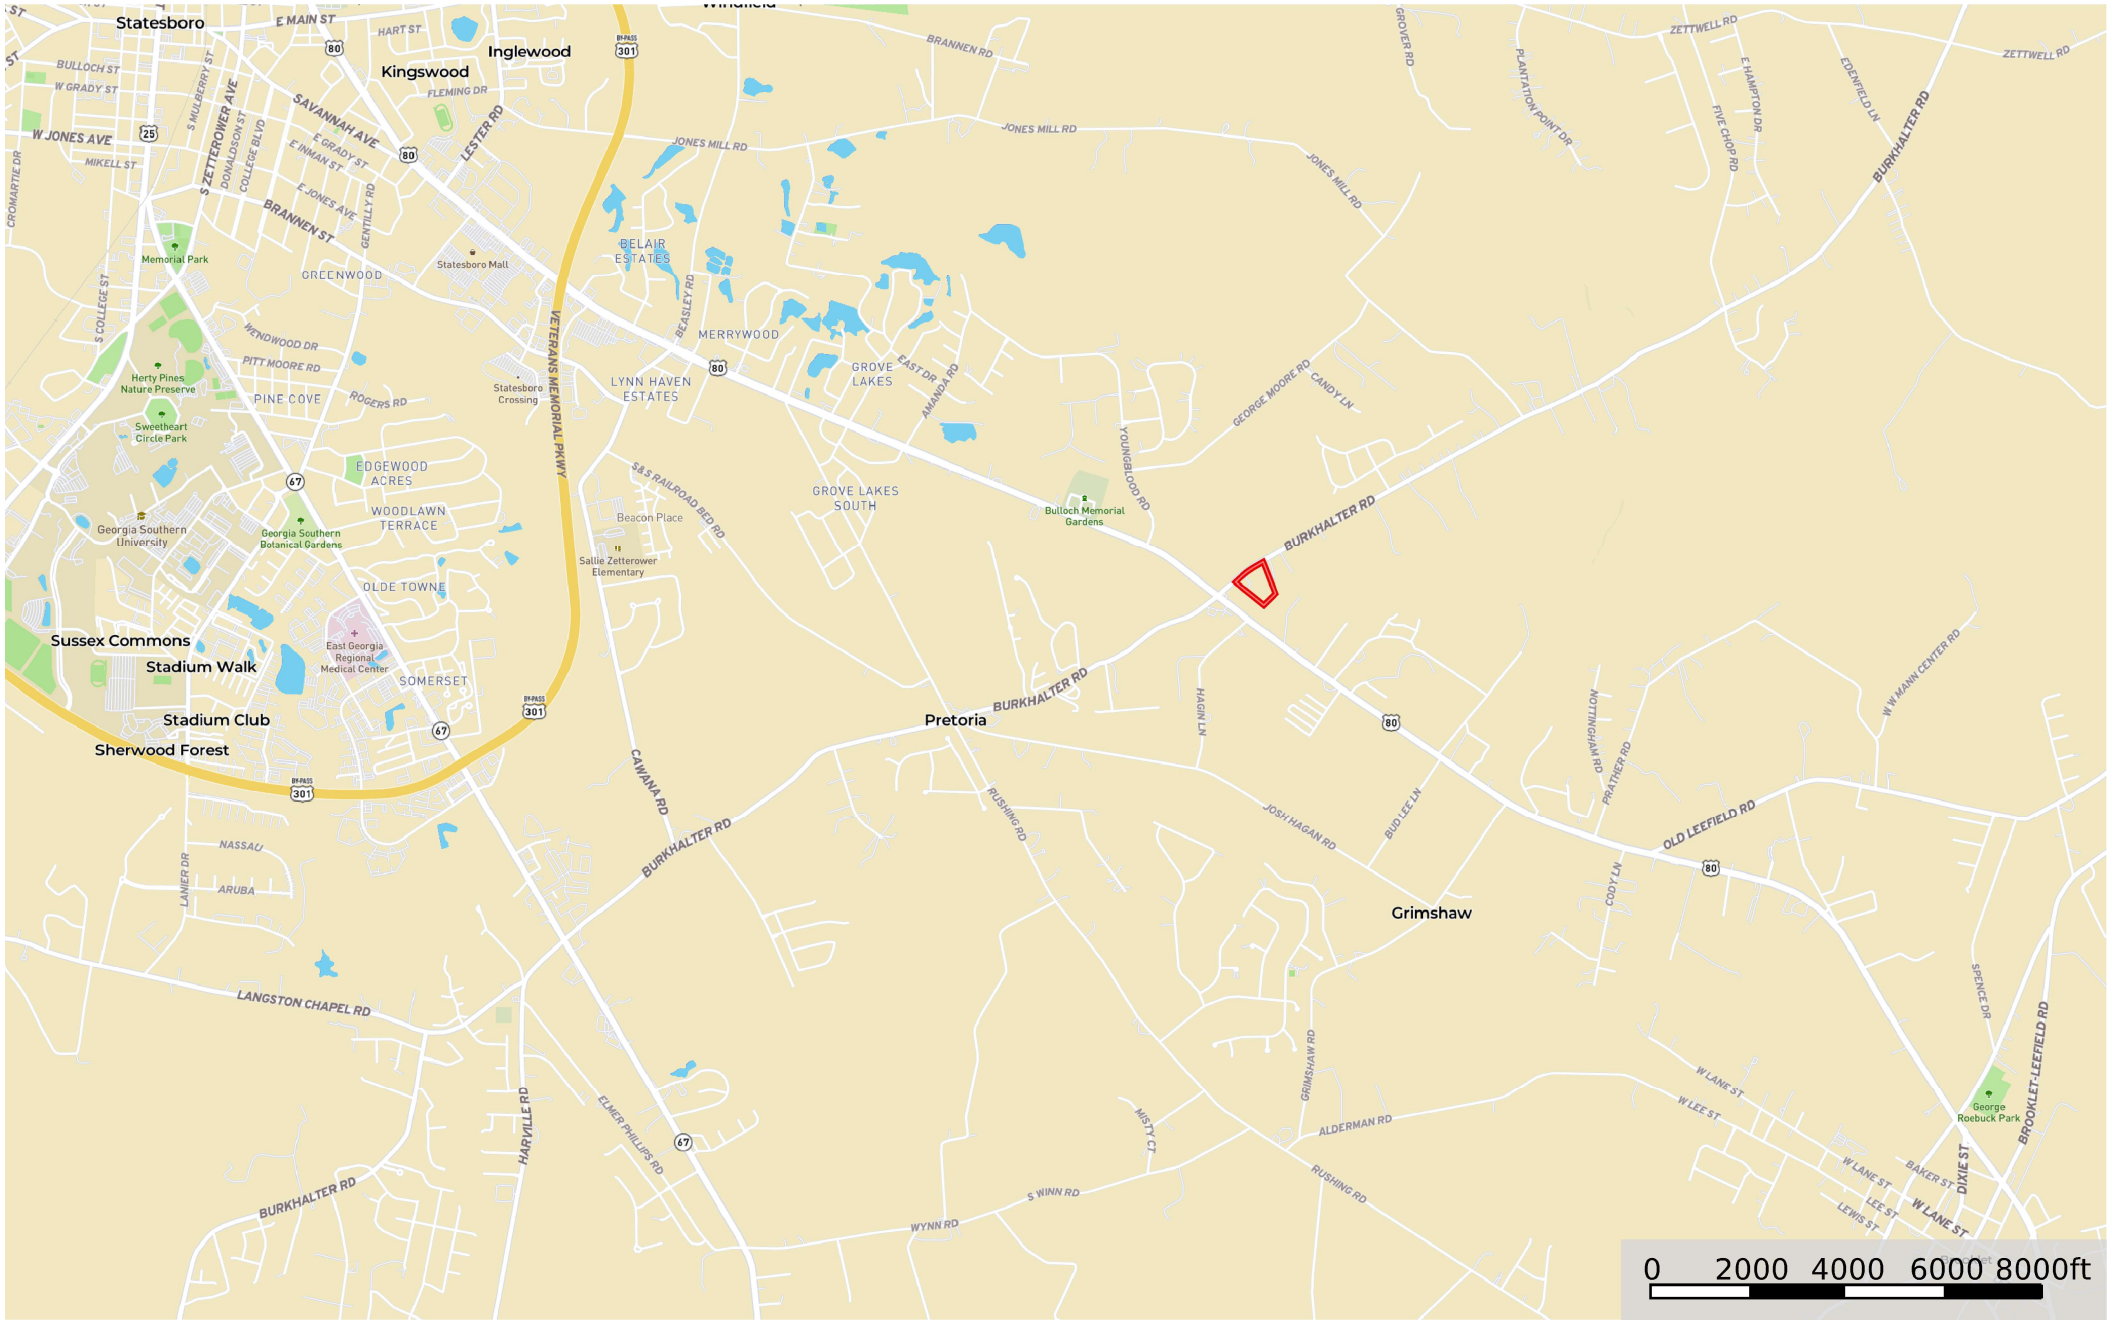

# 7+/- acs - 9258 Burkhalter Rd.

Bulloch County, Georgia, AC +/-

 Boundary