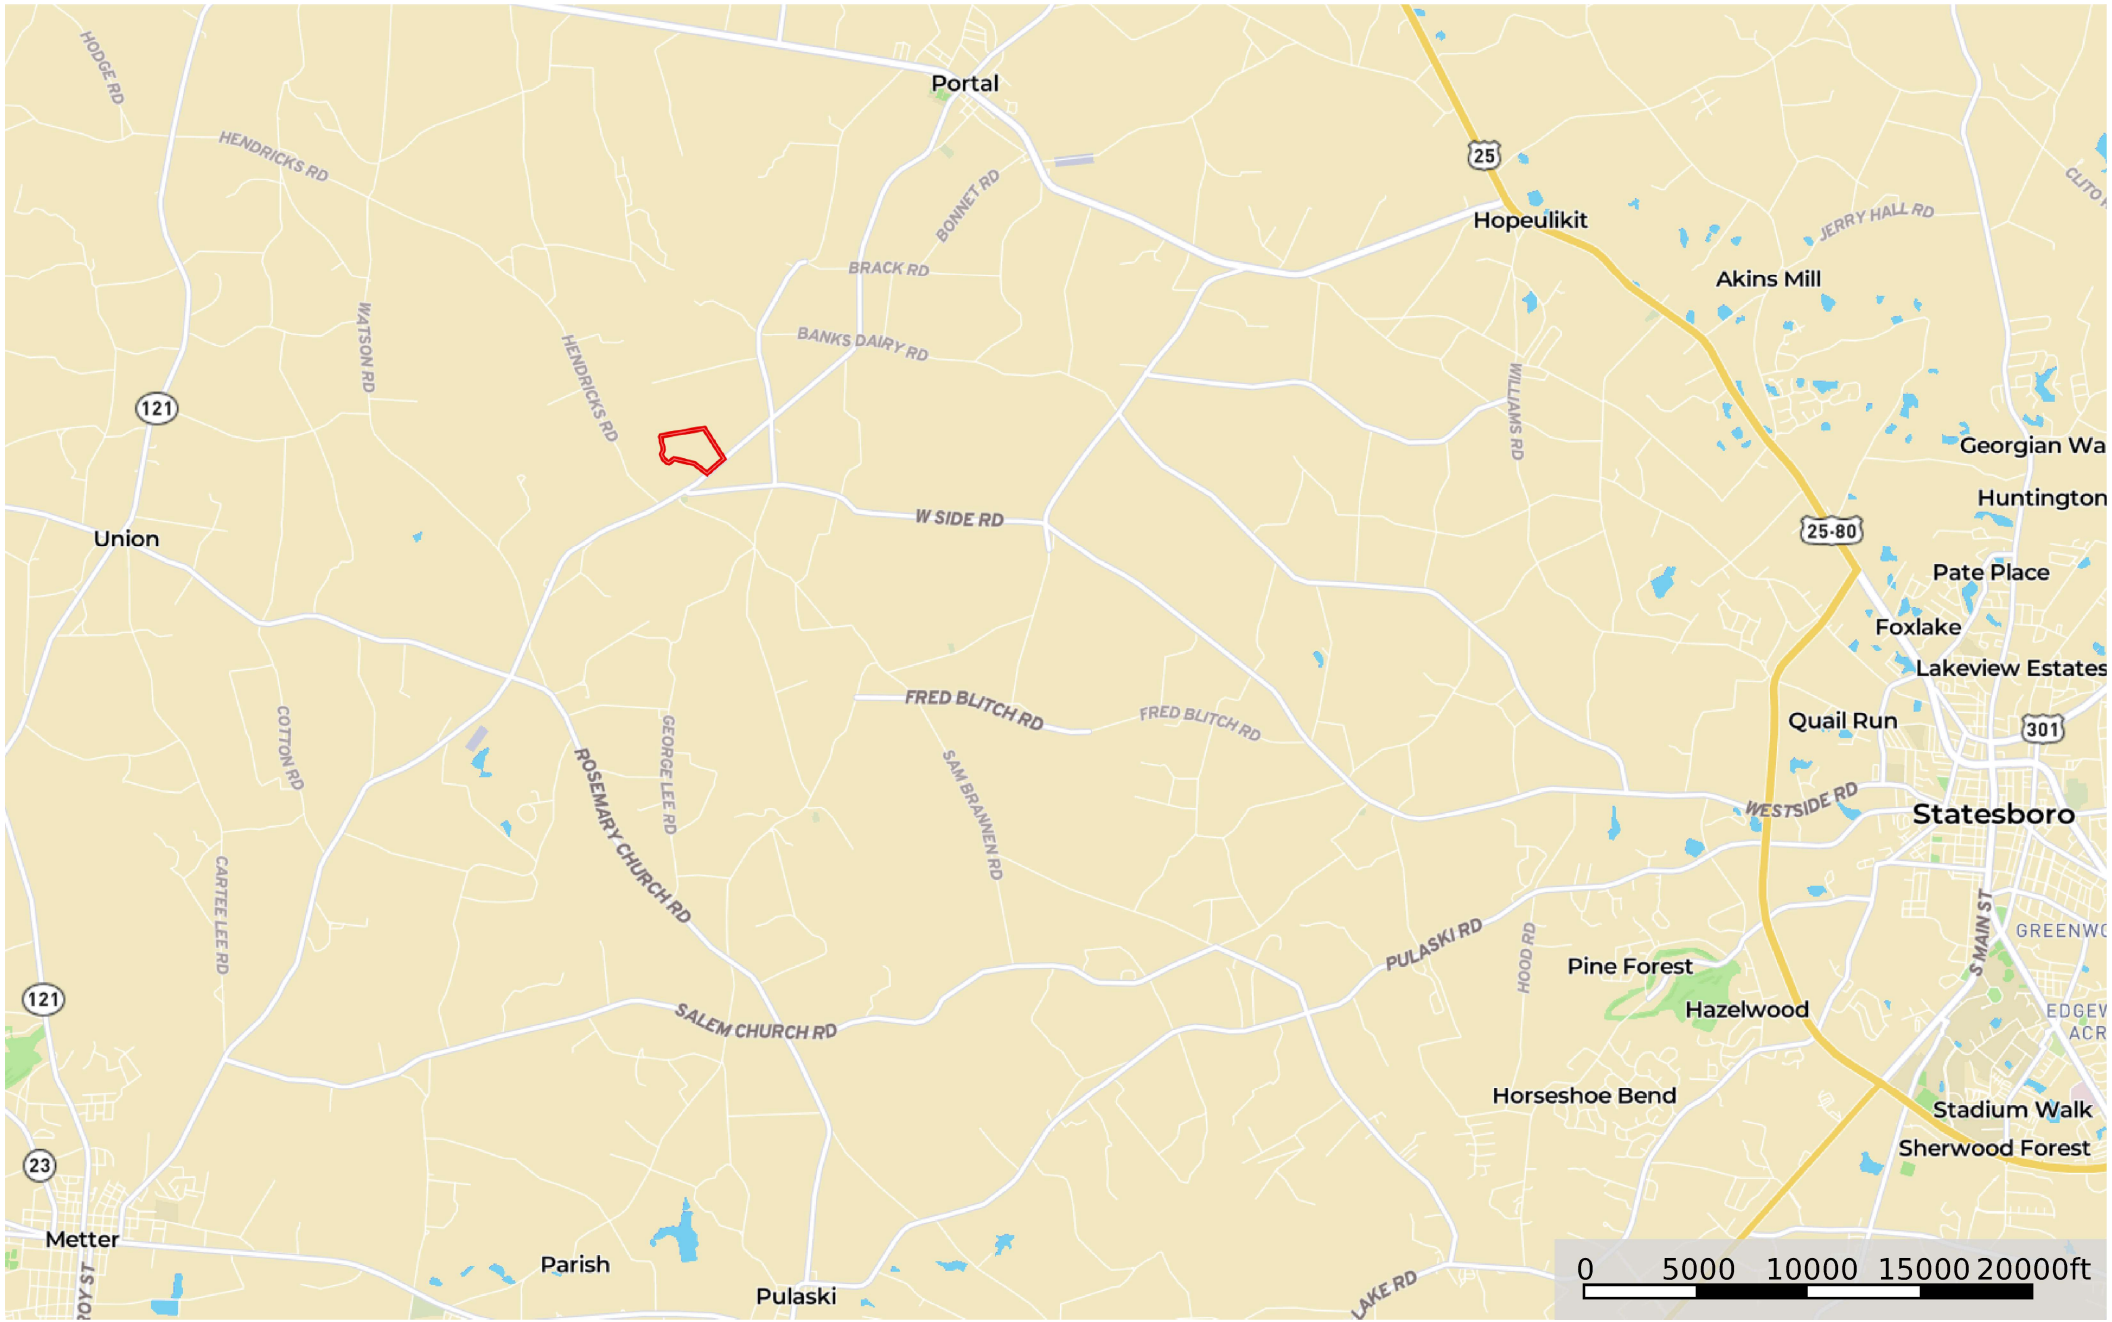

79+/- acres, 863 Metter Rd.
Bulloch County, Georgia, AC +/-

 Boundary