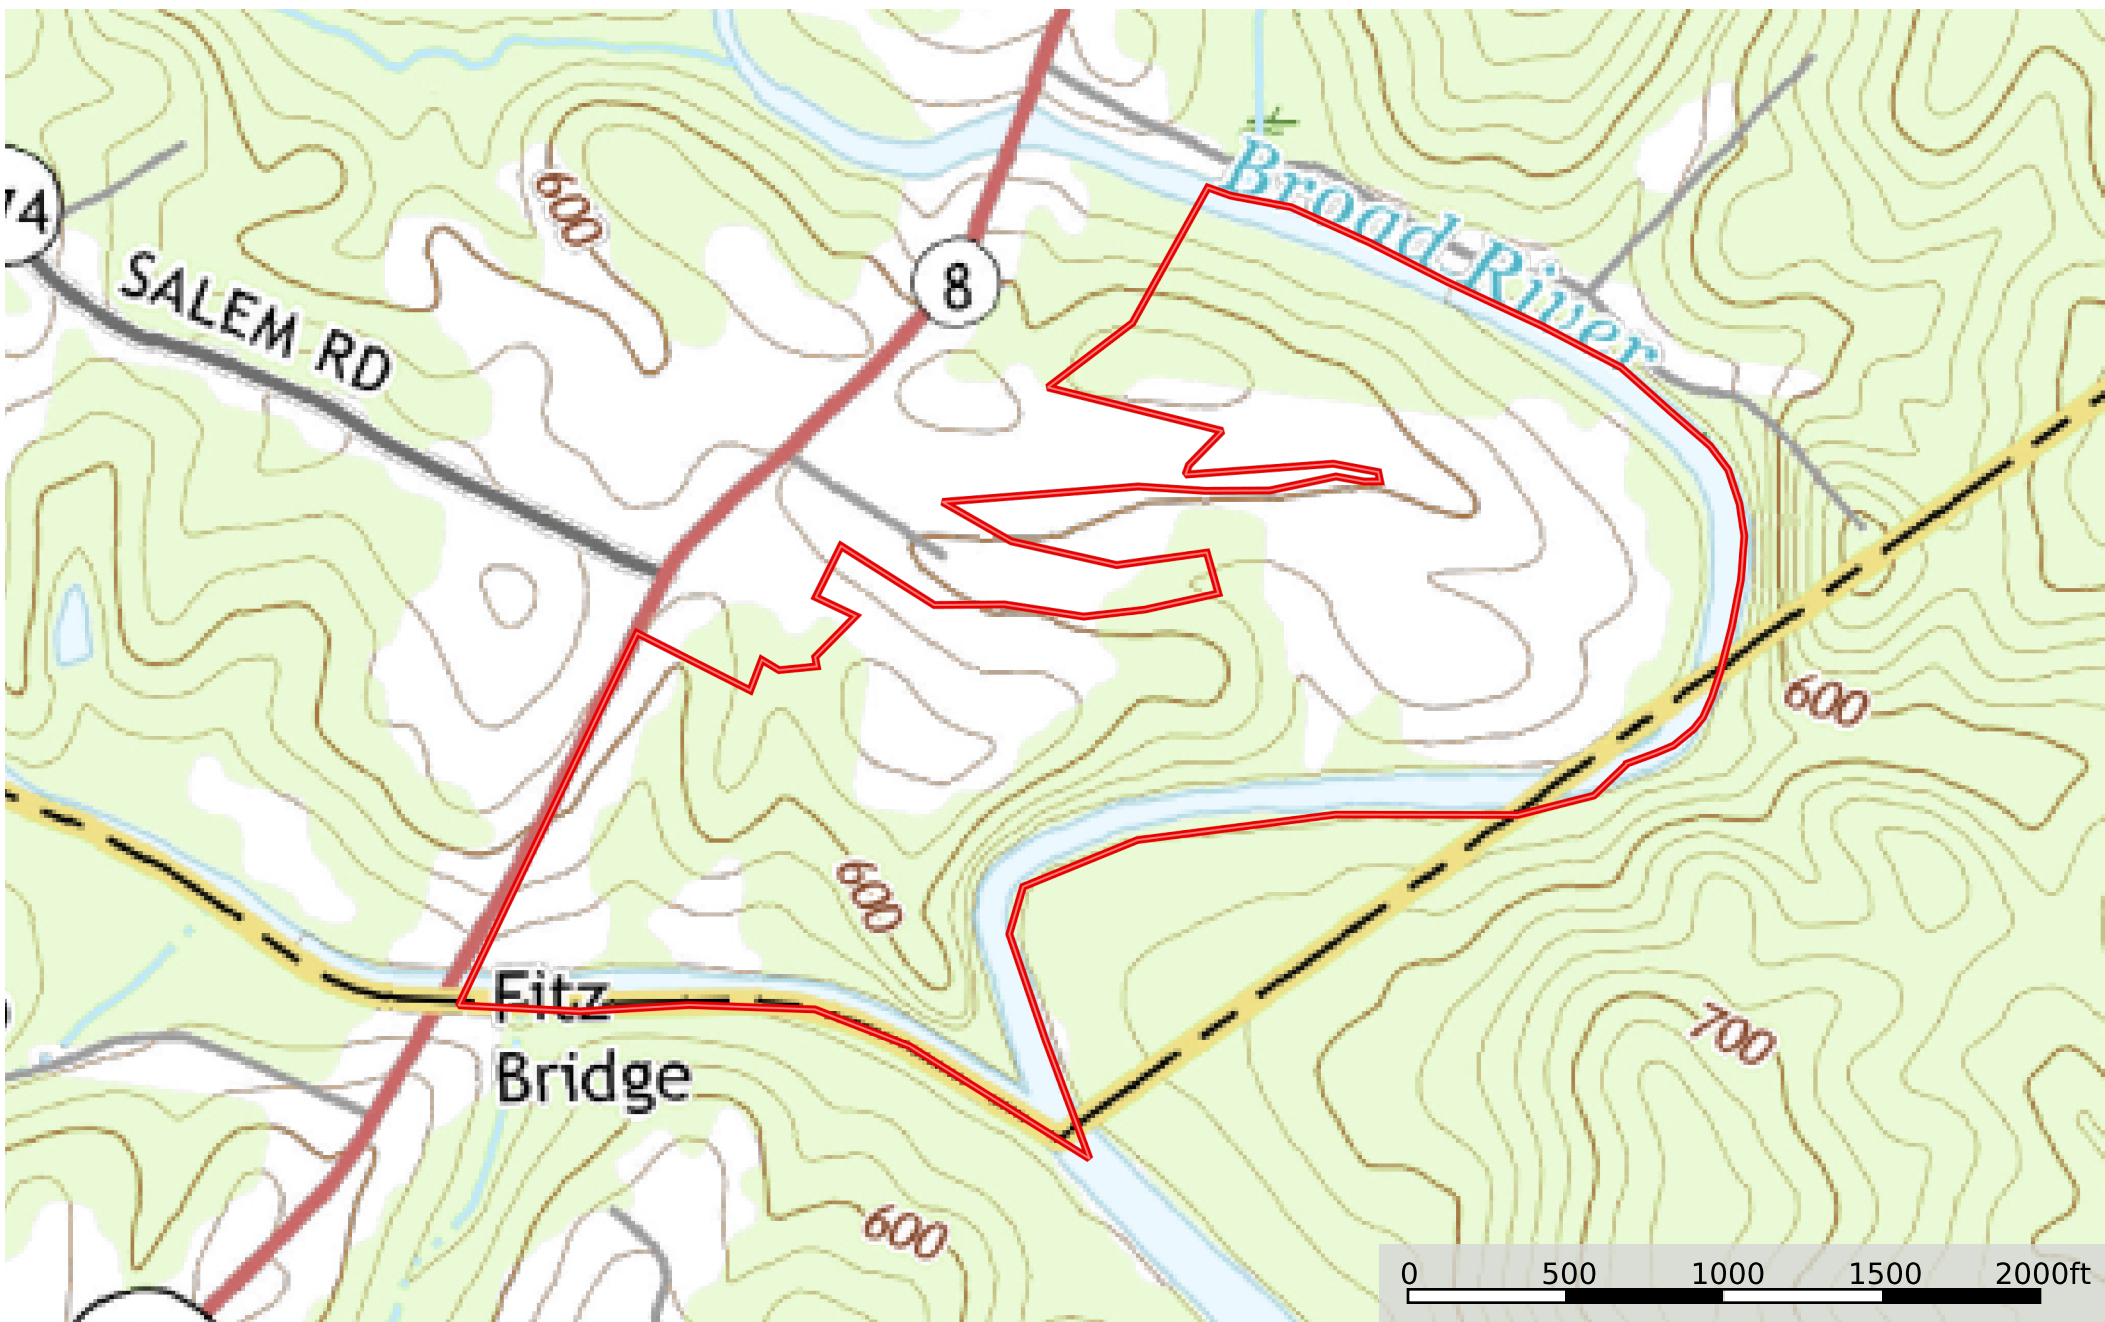

BROAD RIVER BLUFF - 105+/- acres on Hwy 29
Franklin County, Georgia, AC +/-

 Boundary