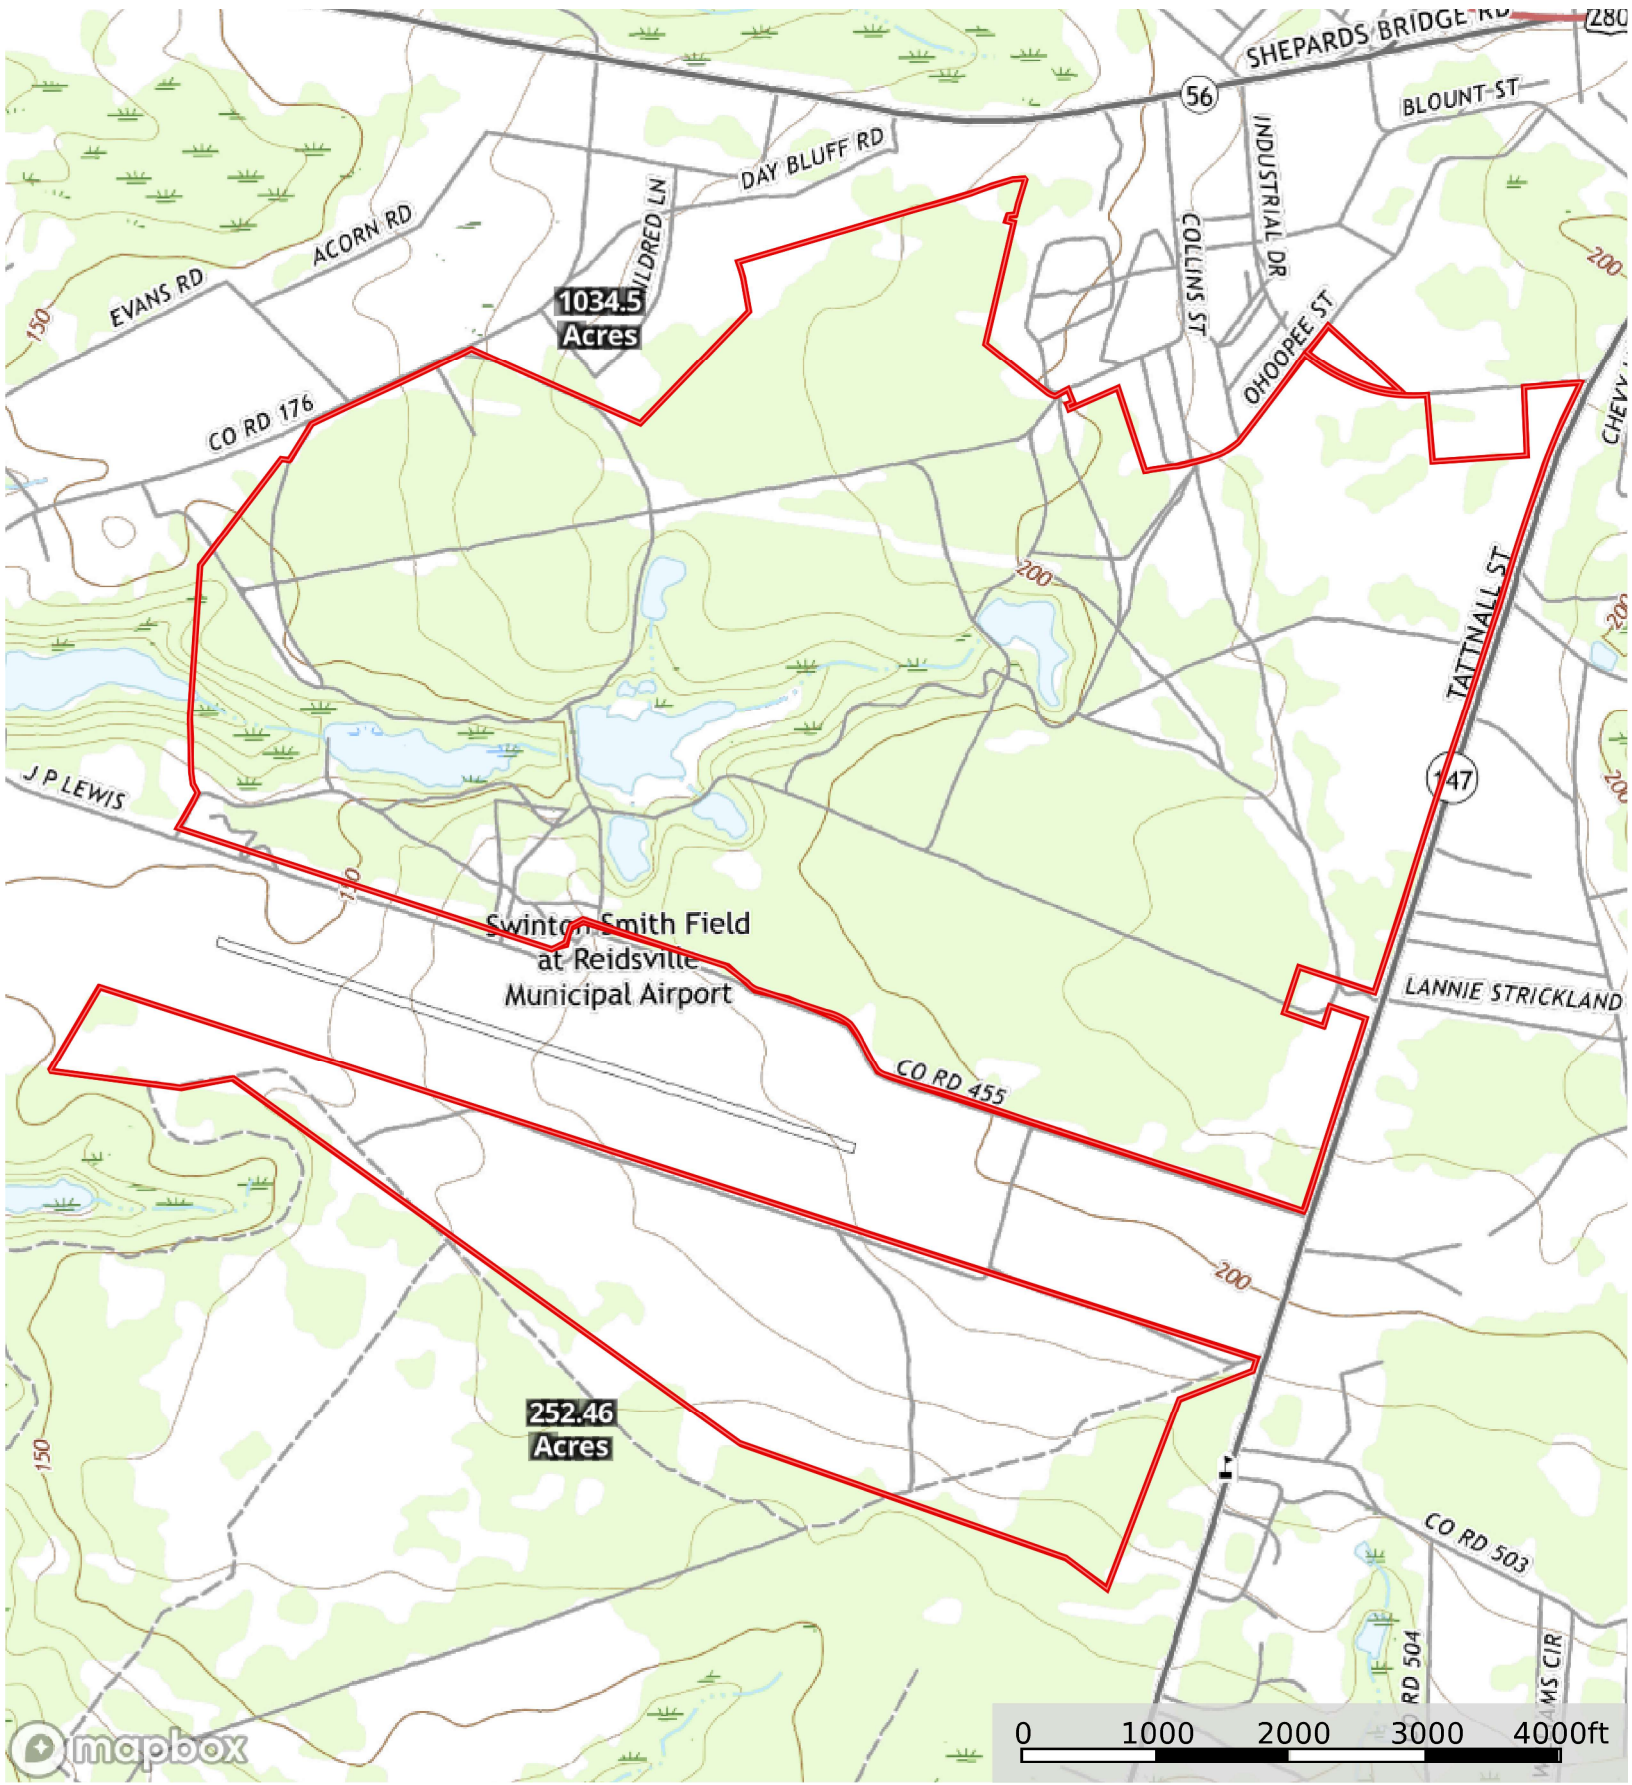

Reidsville Airport Tract: 1034+/- & 252+/- acs Hwy 147

Tattnall County, Georgia, AC +/-

PLANTATION PROPERTIES
&
LAND INVESTMENTS, LLC

Boundary

Jason Williams

P: 912-764-LAND(5263) or 1-833-GOT-LAND (468-5263)

LandandRivers.com |

The information contained herein was obtained from sources deemed to be reliable. MapRight Services makes no warranties or guarantees as to the completeness or accuracy thereof.