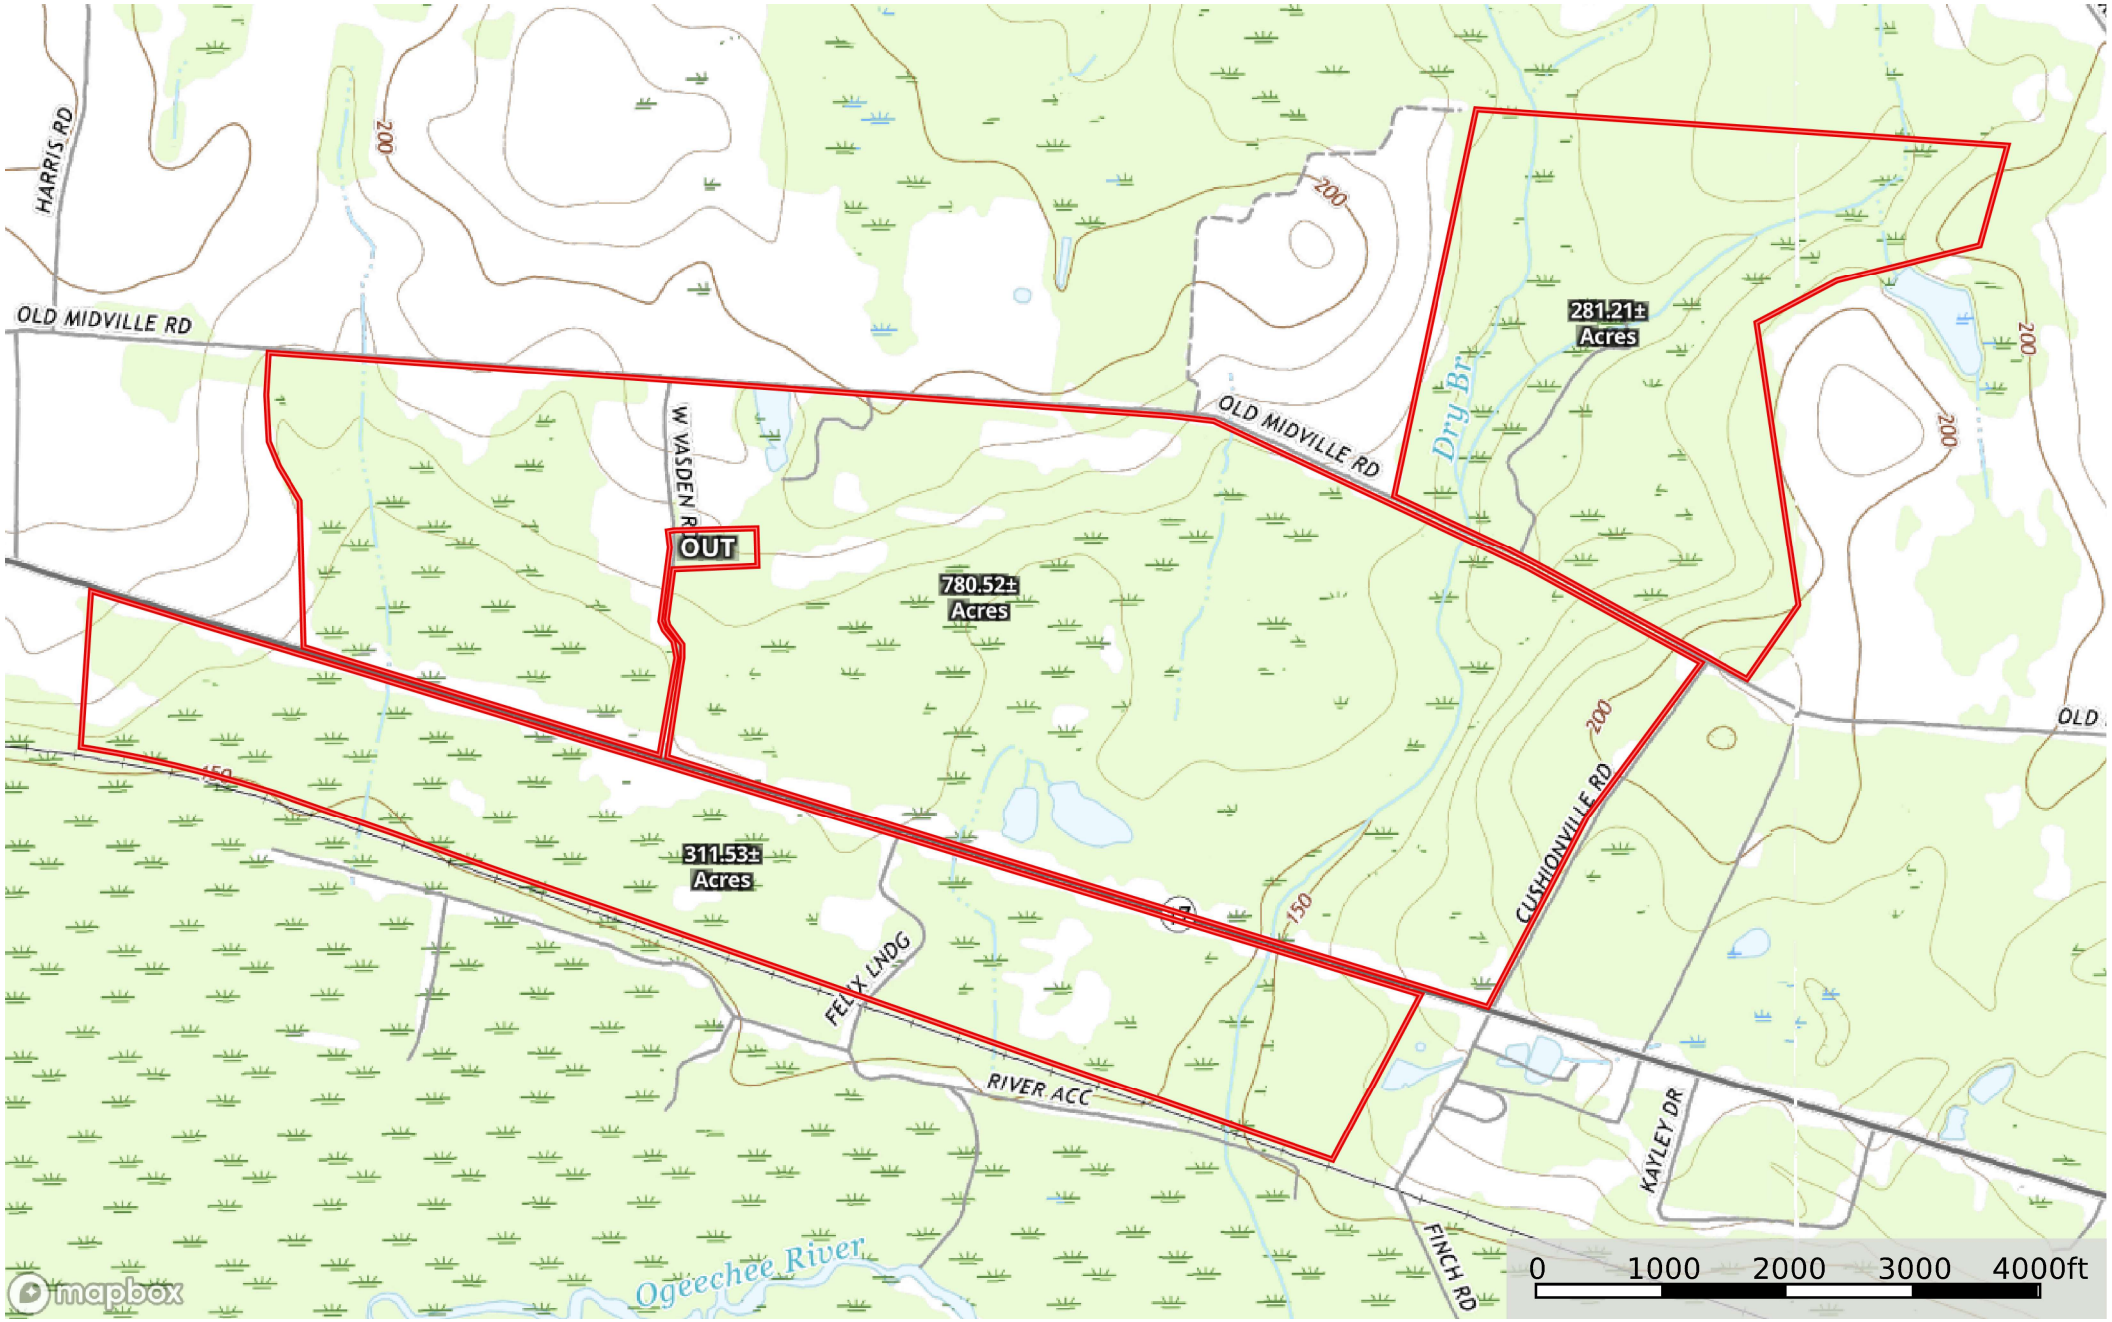

1373.26+/- acres, 739 Old Midville Rd. & Hwy 17
Jenkins County, Georgia, AC +/-

Boundary