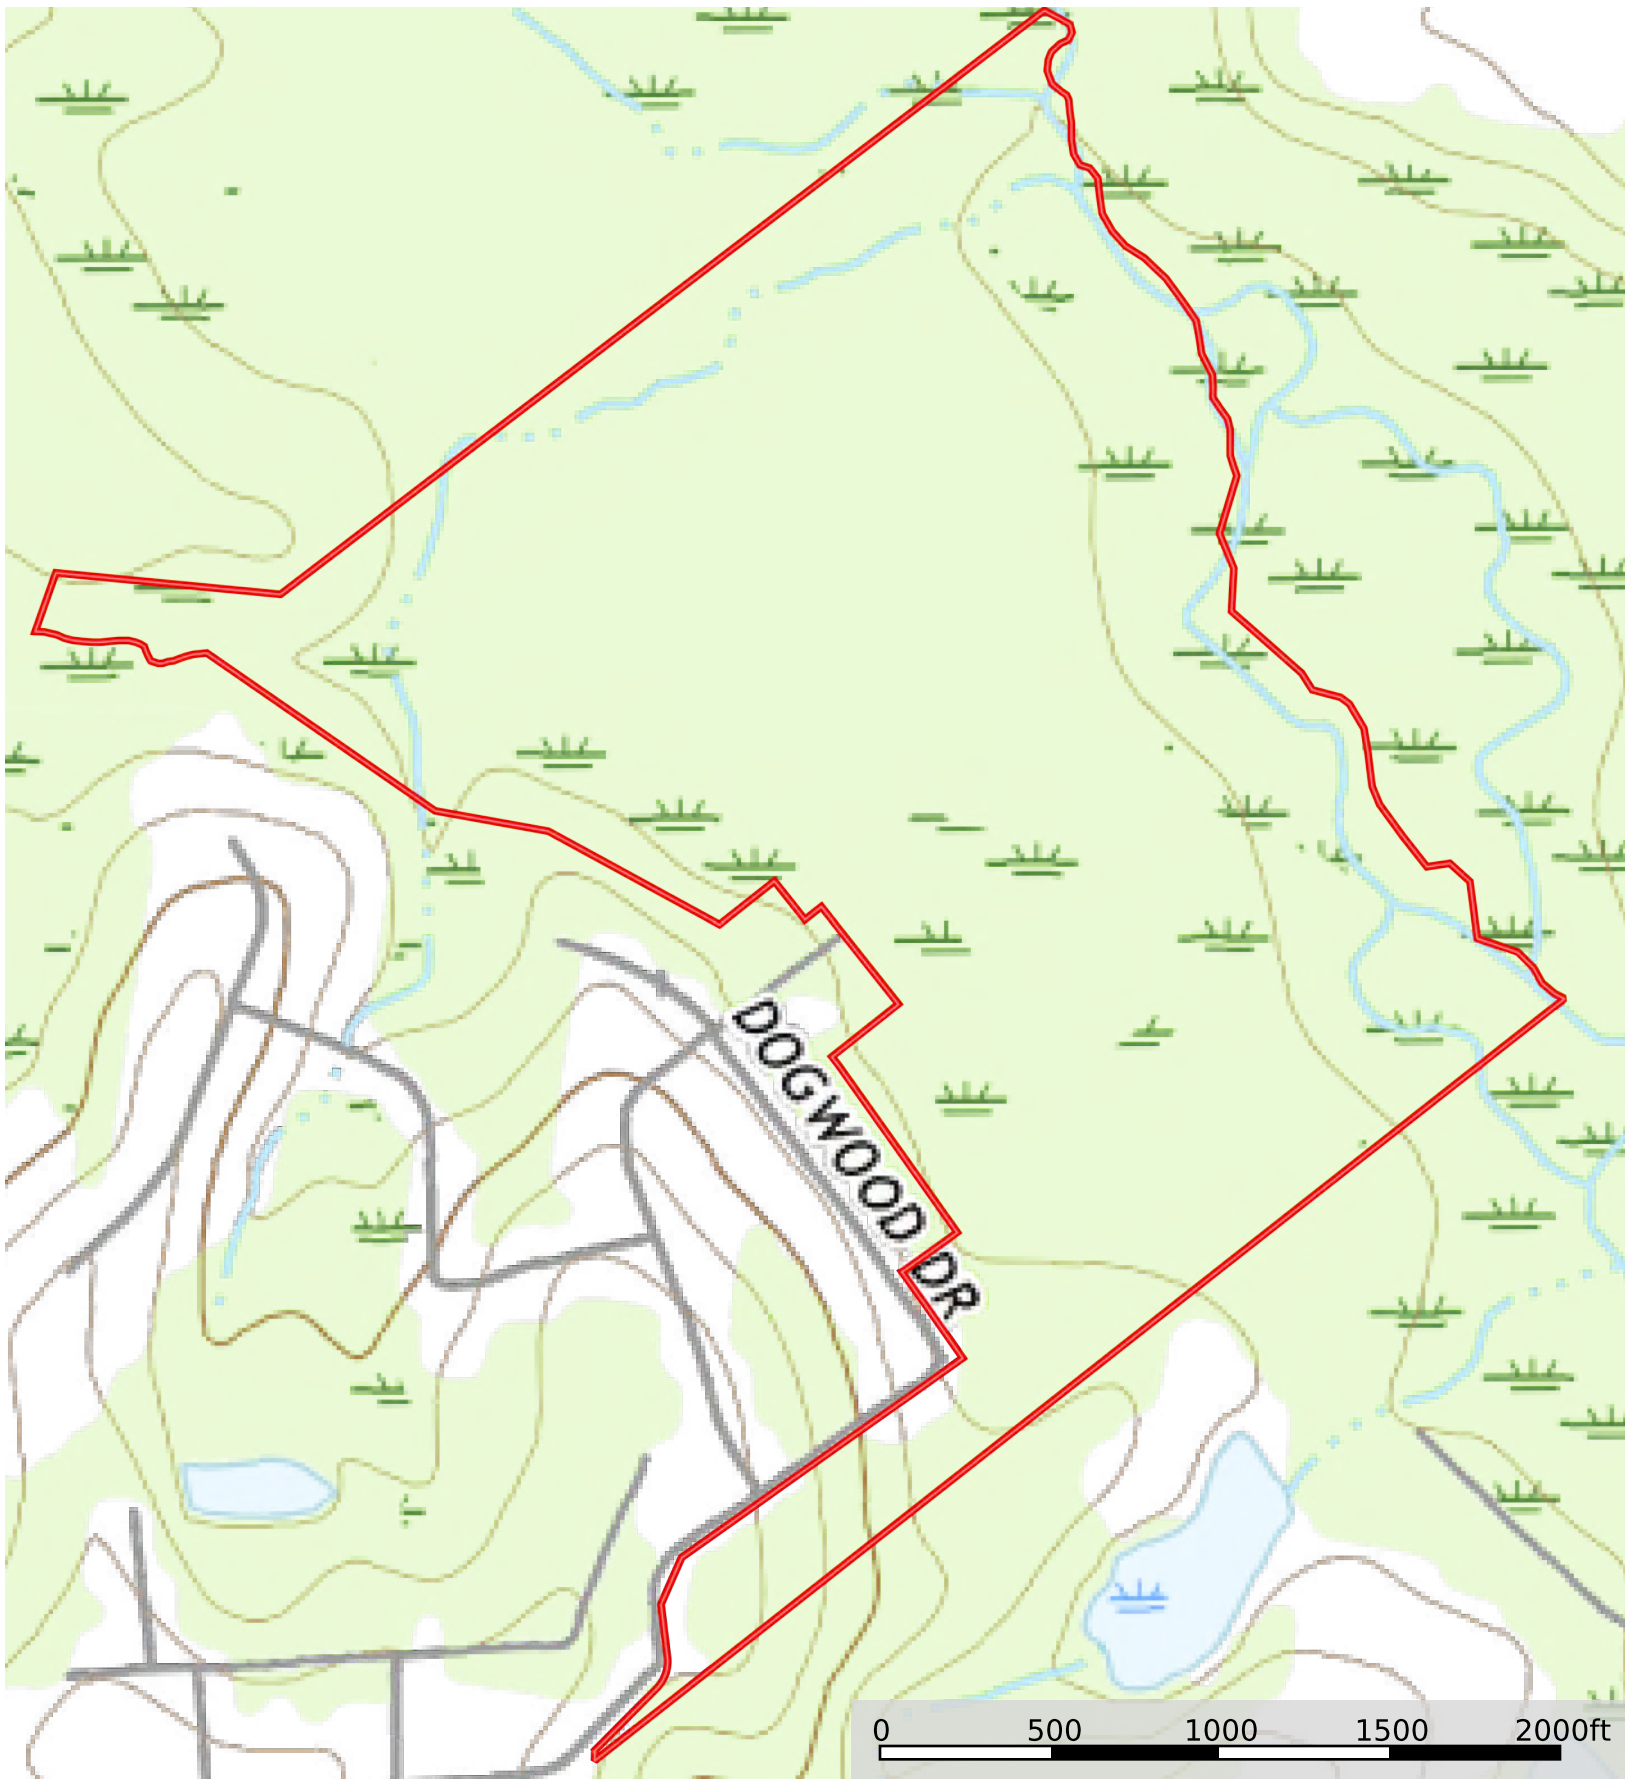

161+/- acres on Willow Lake Dr.
Candler County, Georgia, 161 AC +/-

 Boundary