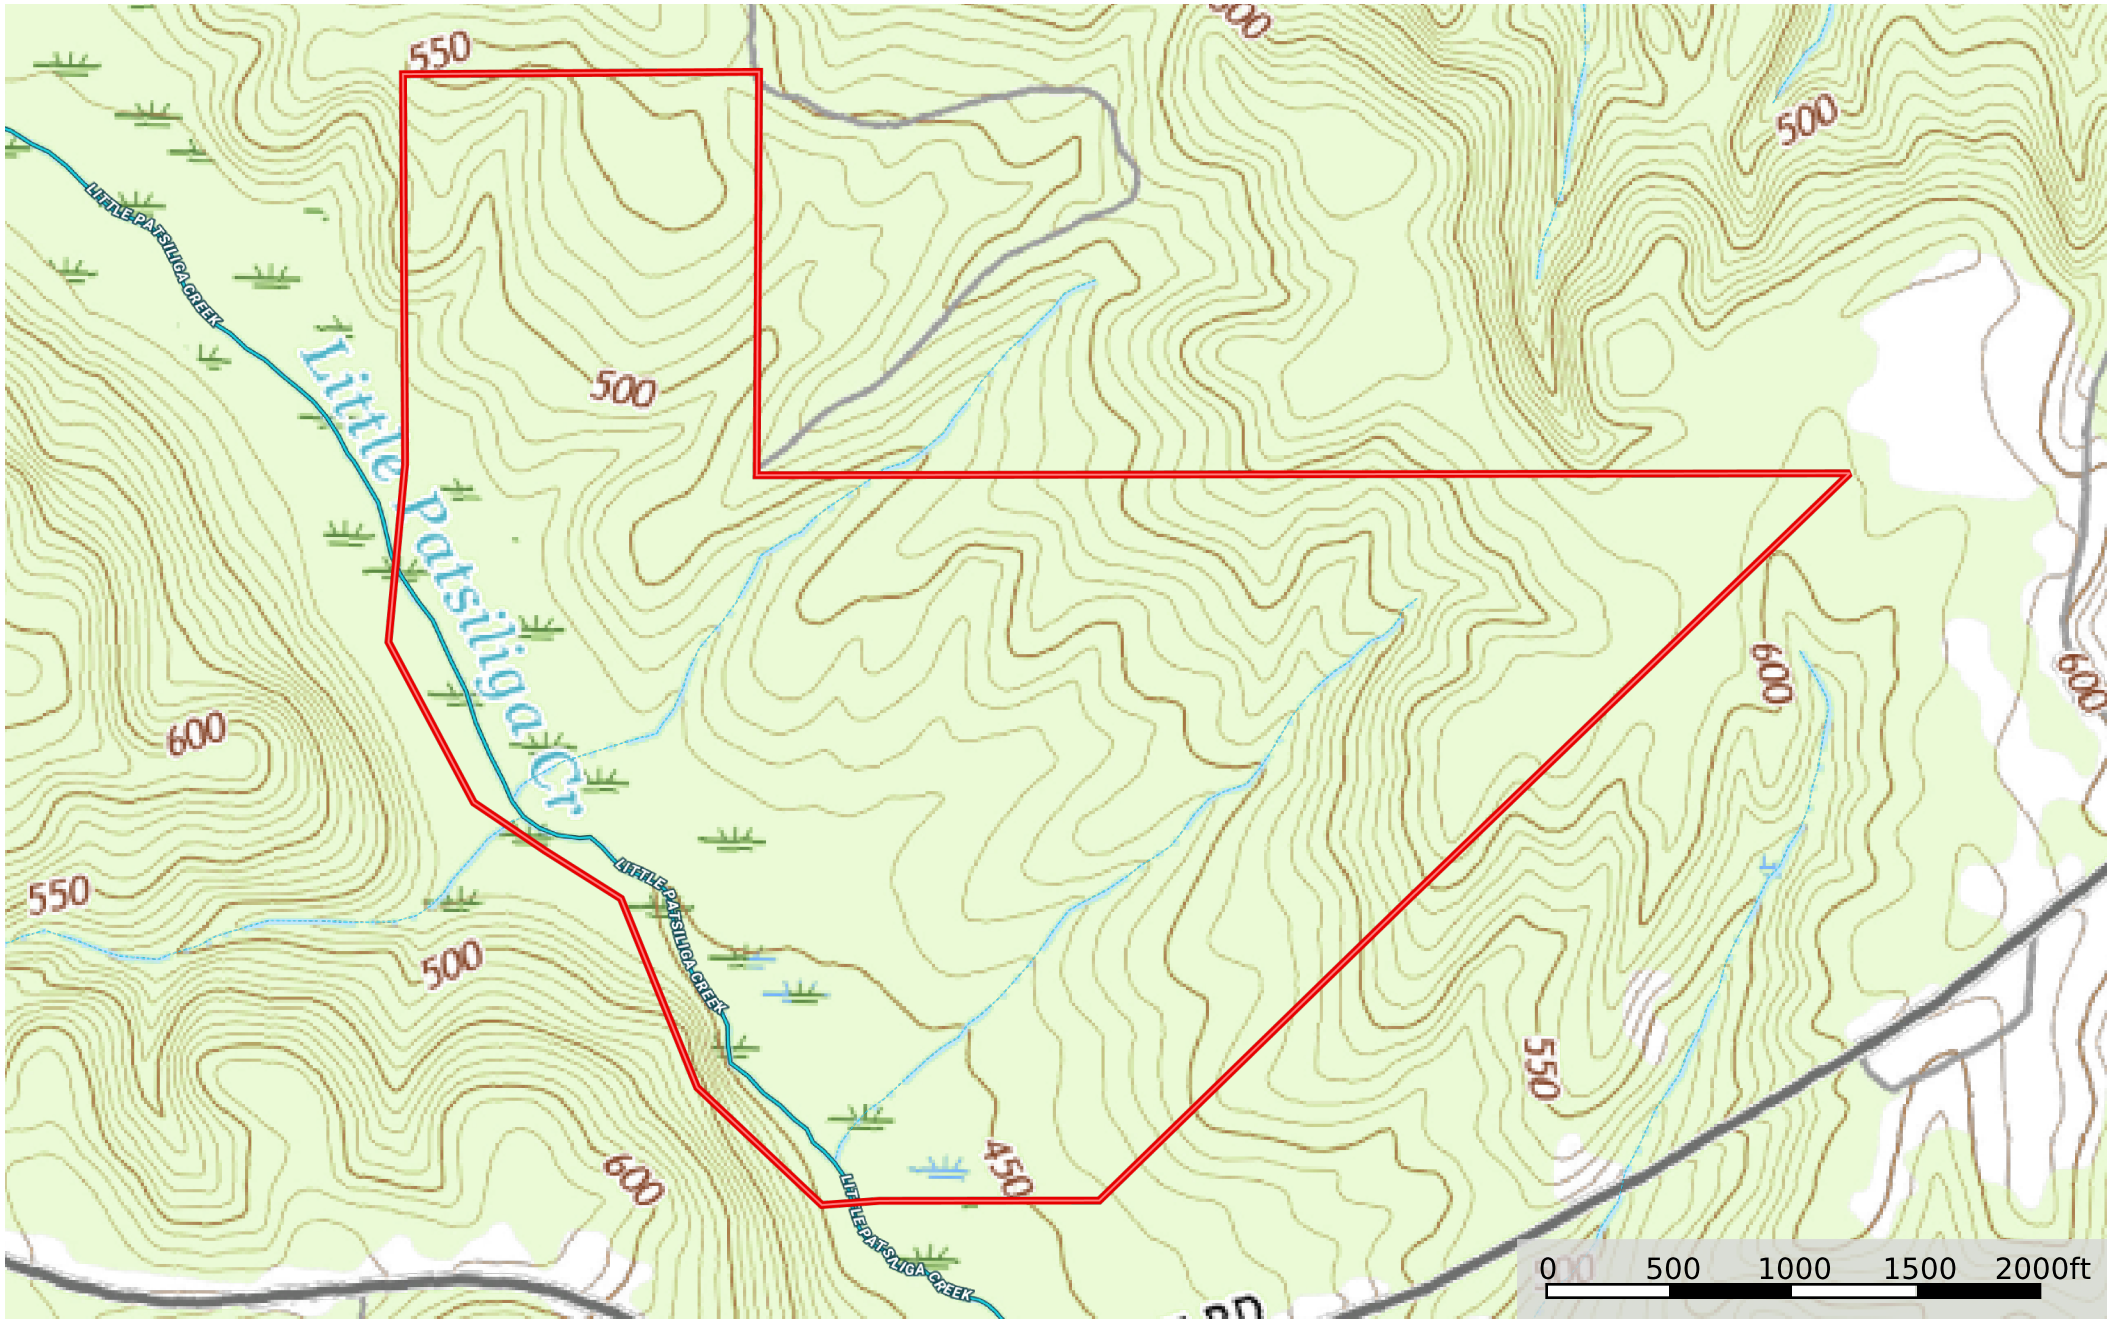

LITTLE PATSILIGA CREEK

Georgia, 296 AC +/-

- Boundary
- Stream, Intermittent
- River/Creek
- Water Body