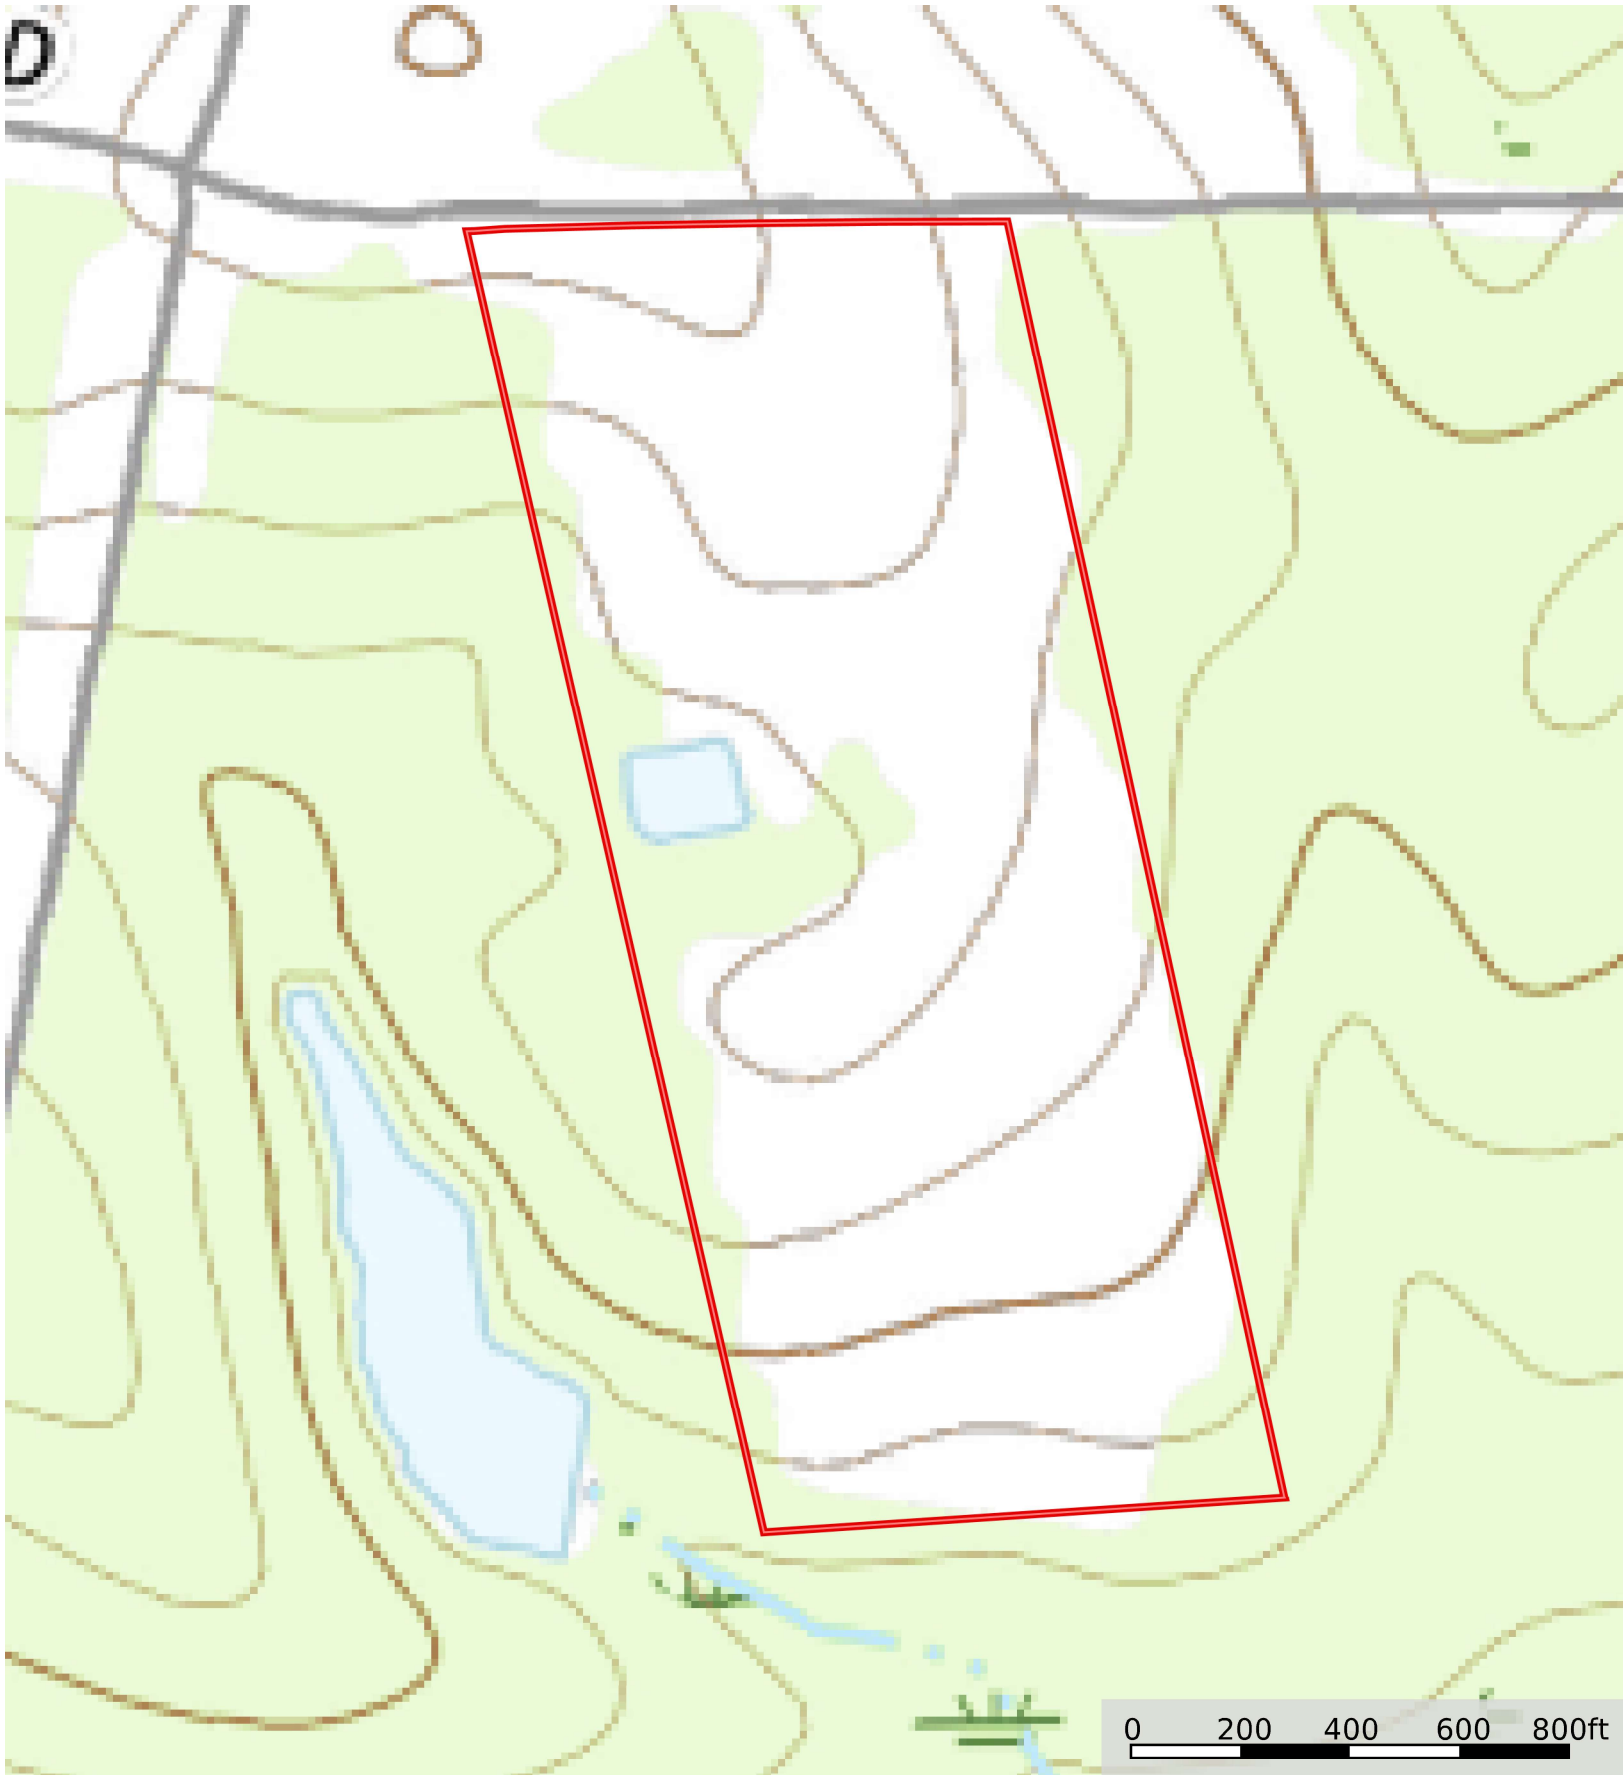

53+/- acres - 4711 Jessie L. Gay Rd.
Jenkins County, Georgia, AC +/-

 Boundary