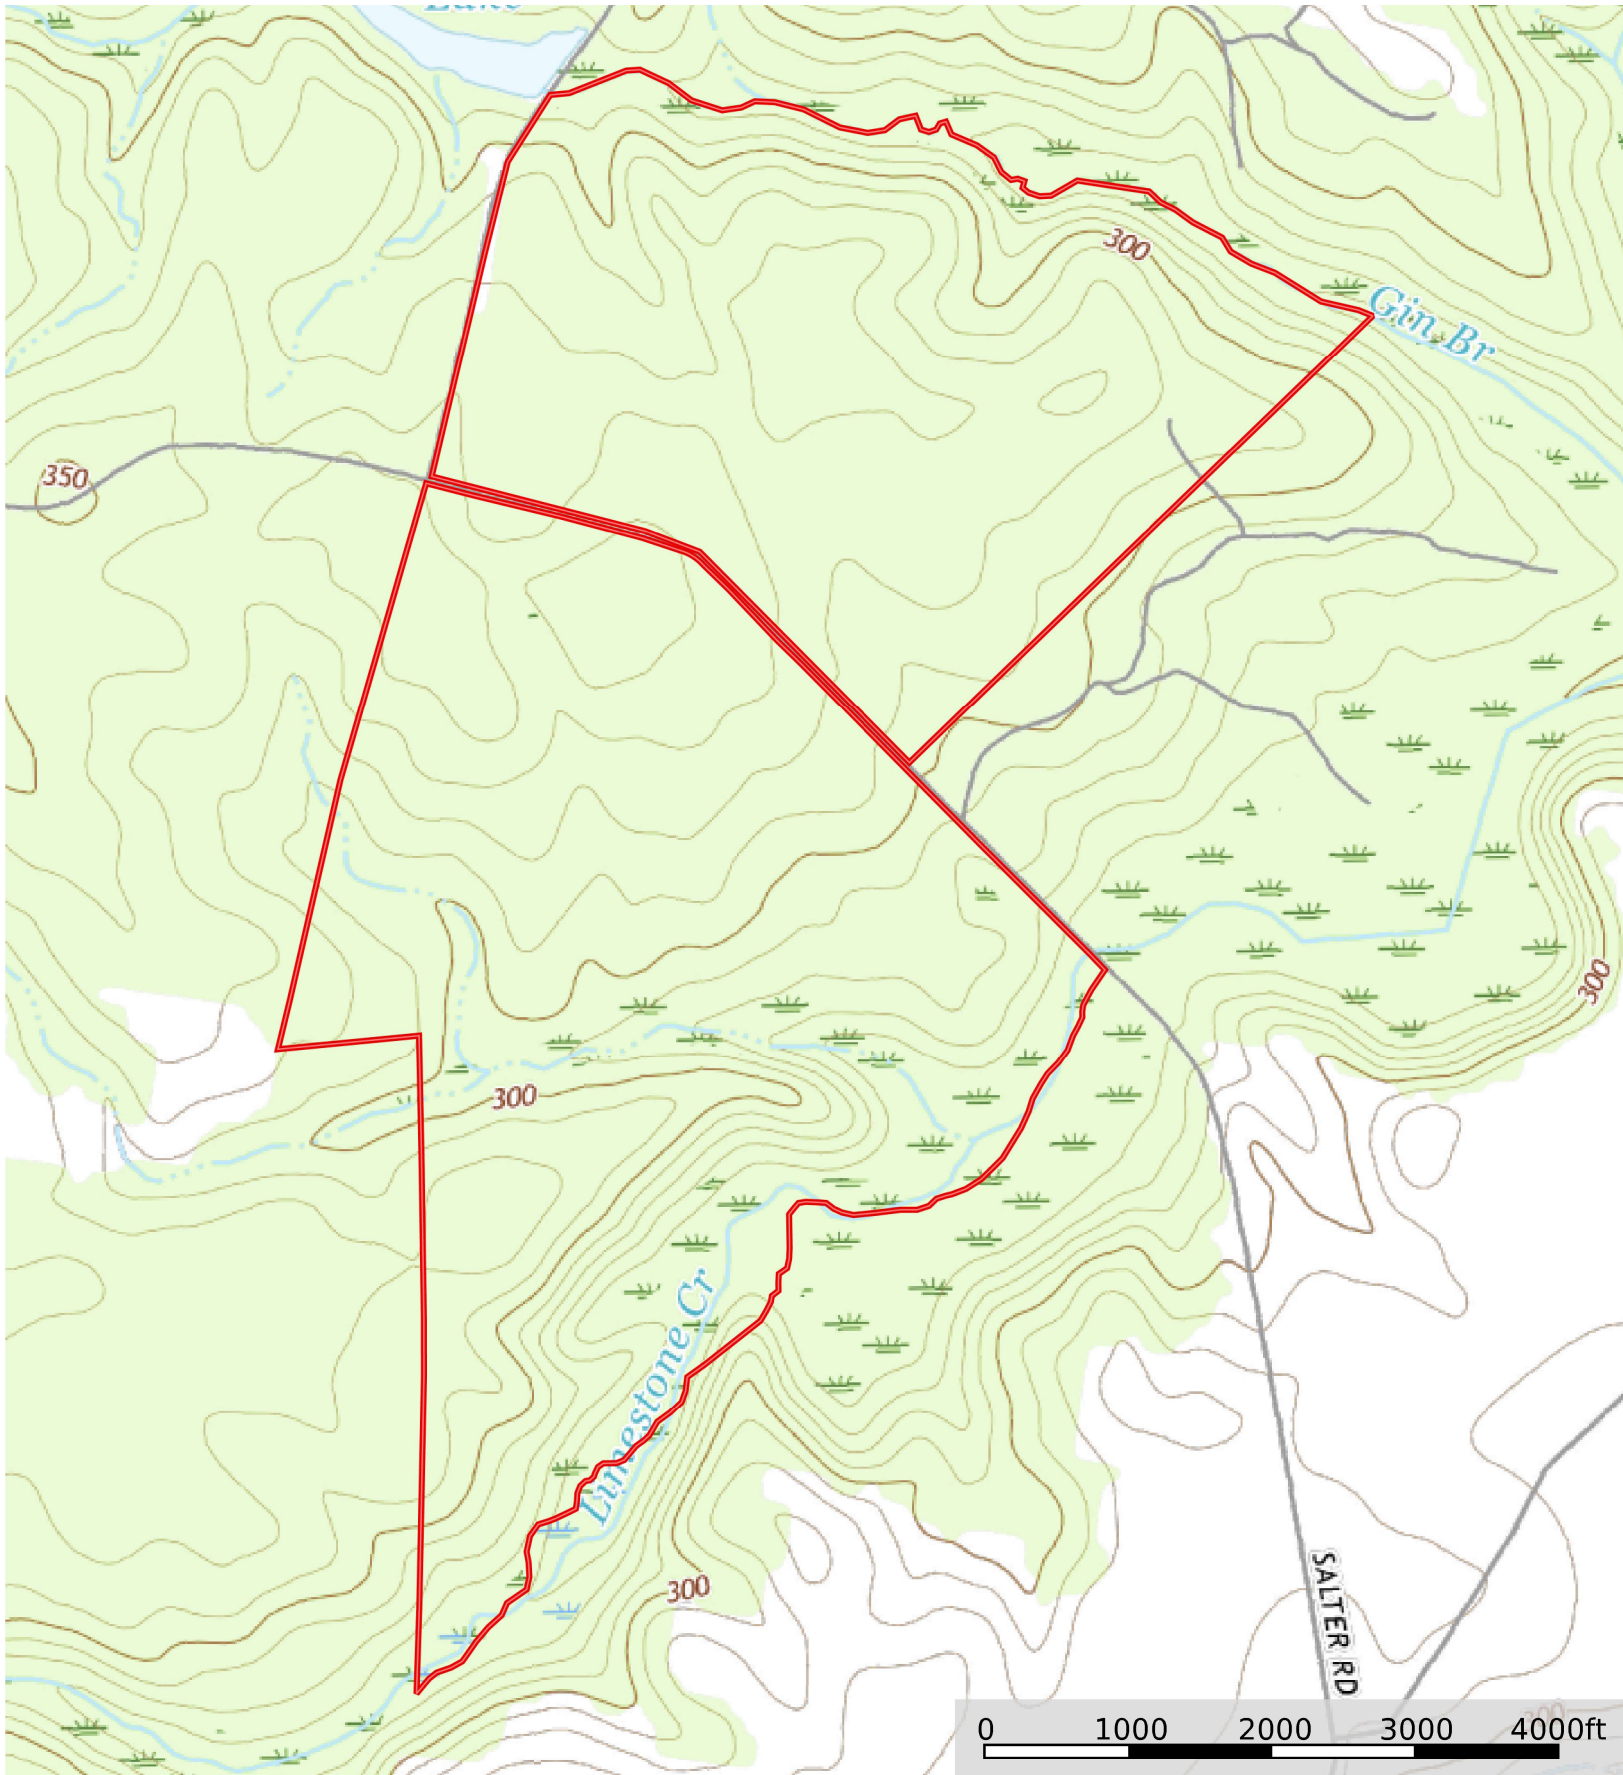

687+/- acres on Salter Rd. & Francis Bridge Rd. - Gin  
Washington County, Georgia, AC +/-

 Boundary