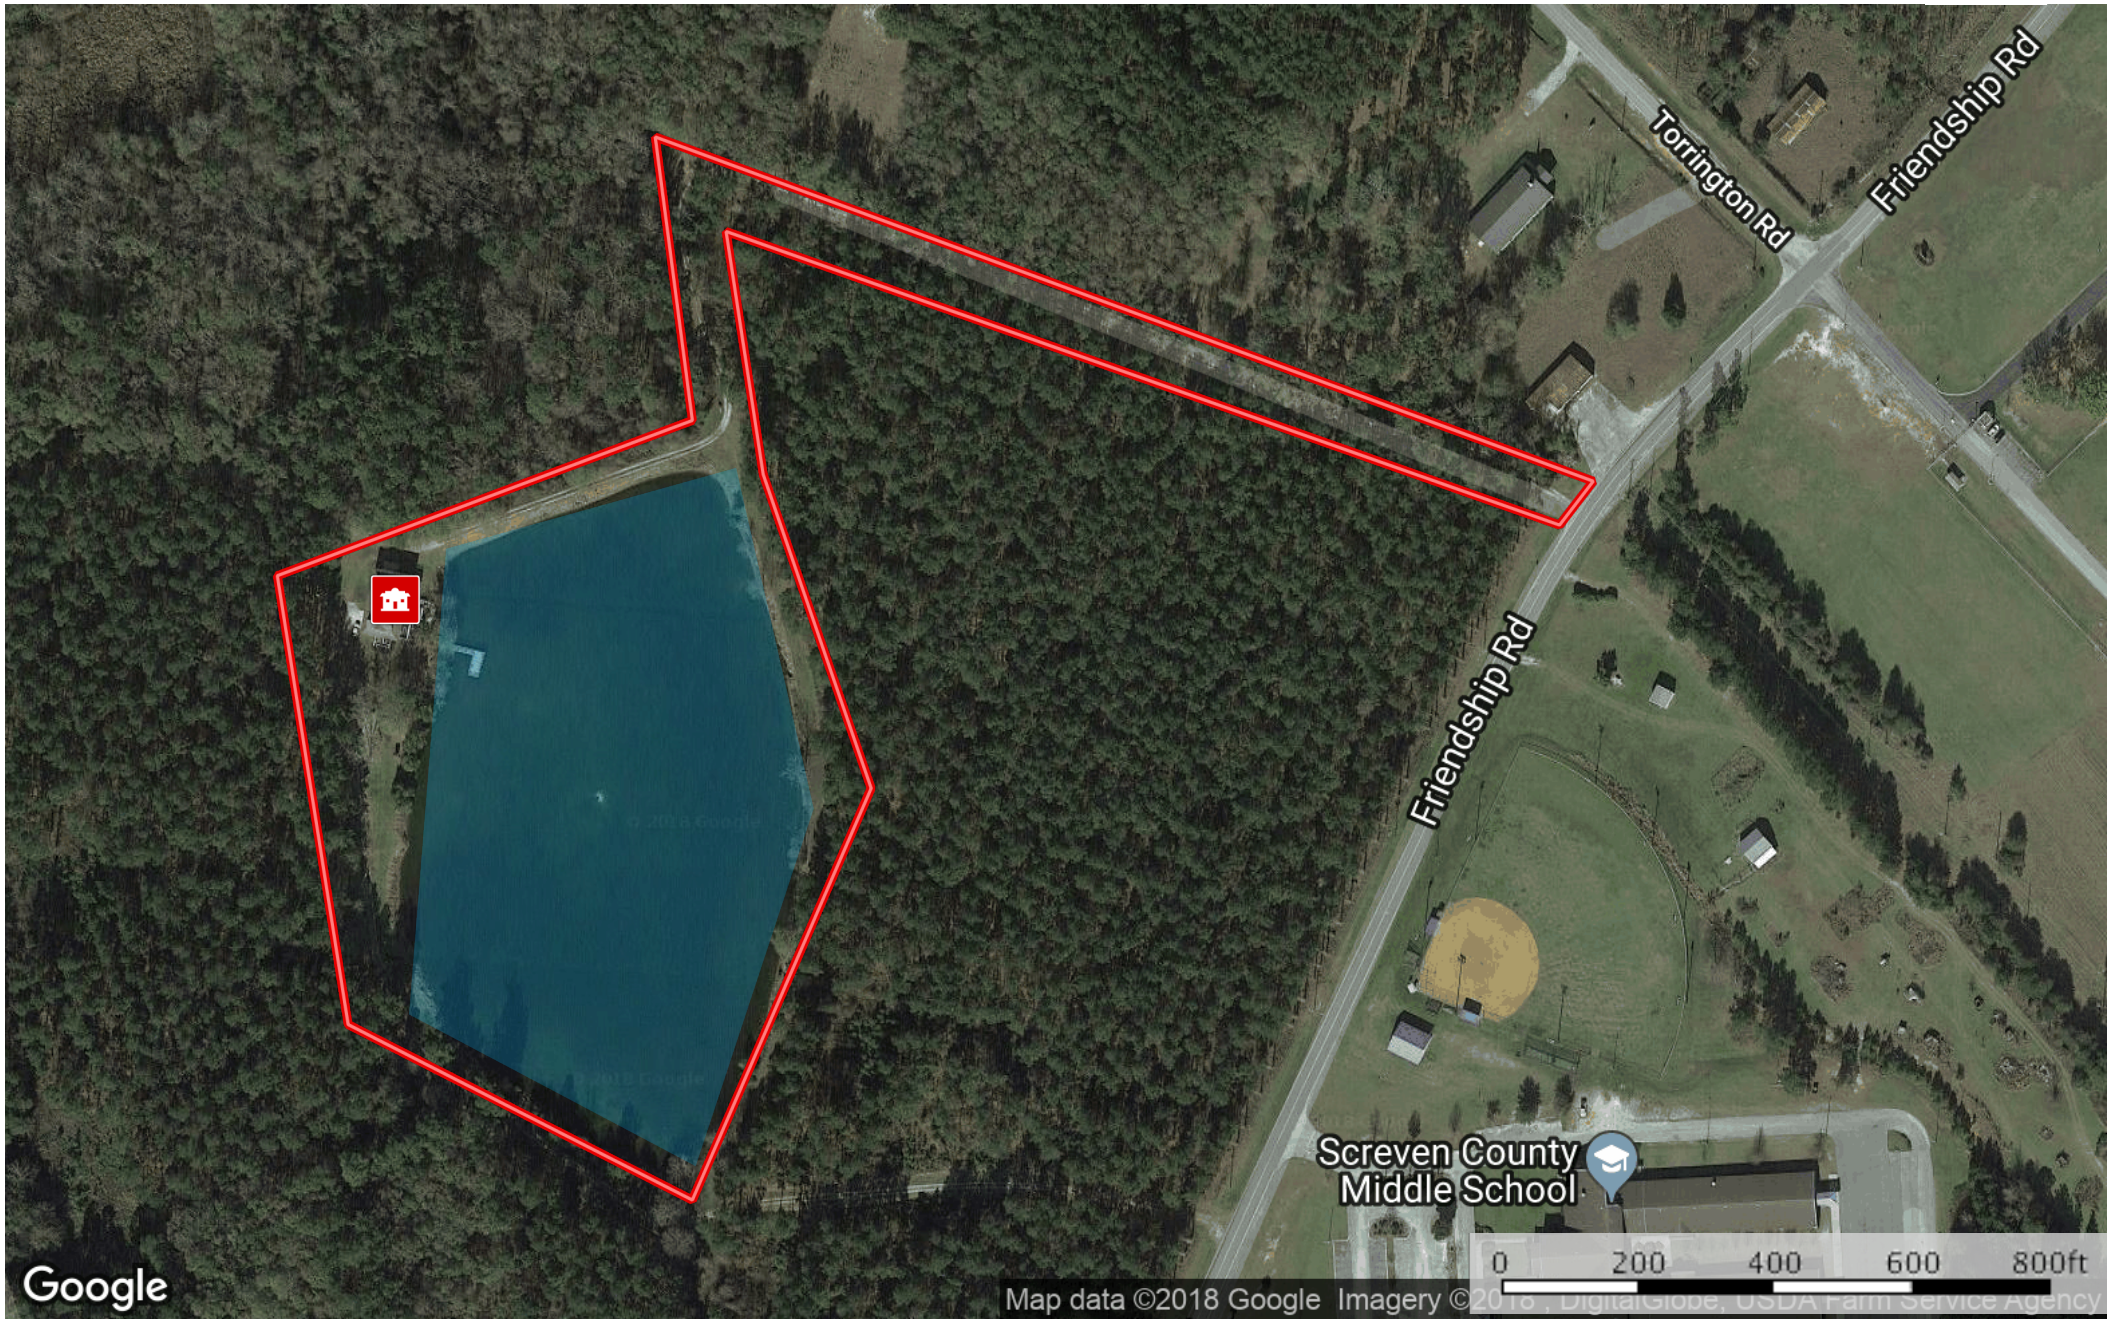

Friendship RD Homeplace  
Screven County, Georgia, 10 AC +/-

Google

Map data ©2018 Google Imagery ©2016 DigitalGlobe, USDA Farm Service Agency

-  Main House
-  Pond / Tank
-  Boundary