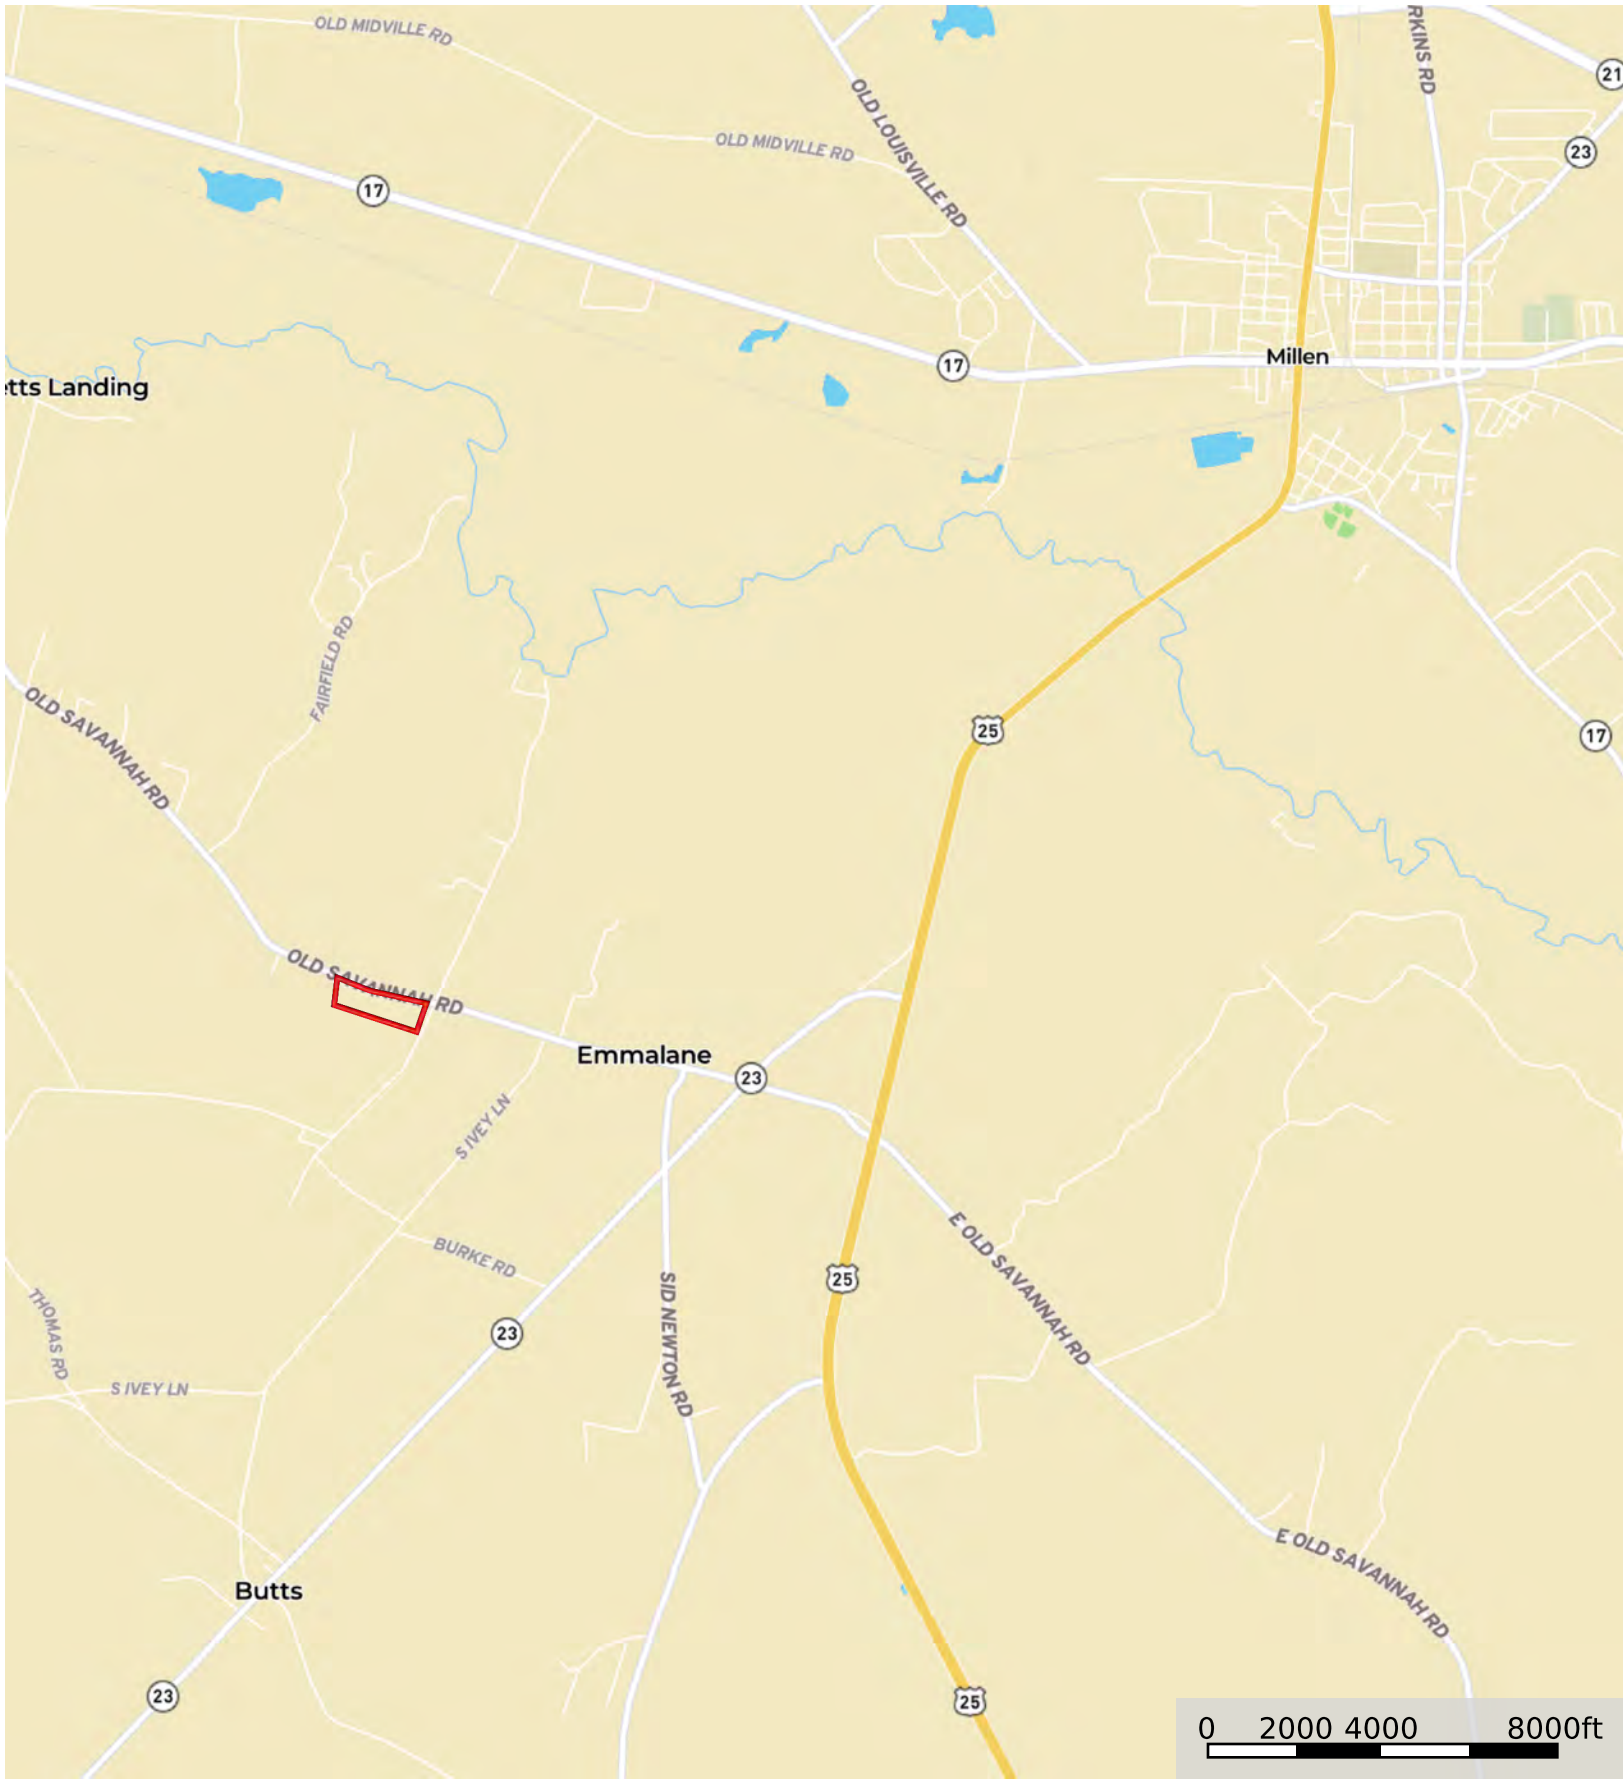

29+/- acres W Old Savannah Rd

Jenkins County, Georgia, AC +/-

 Boundary 1 1  Boundary