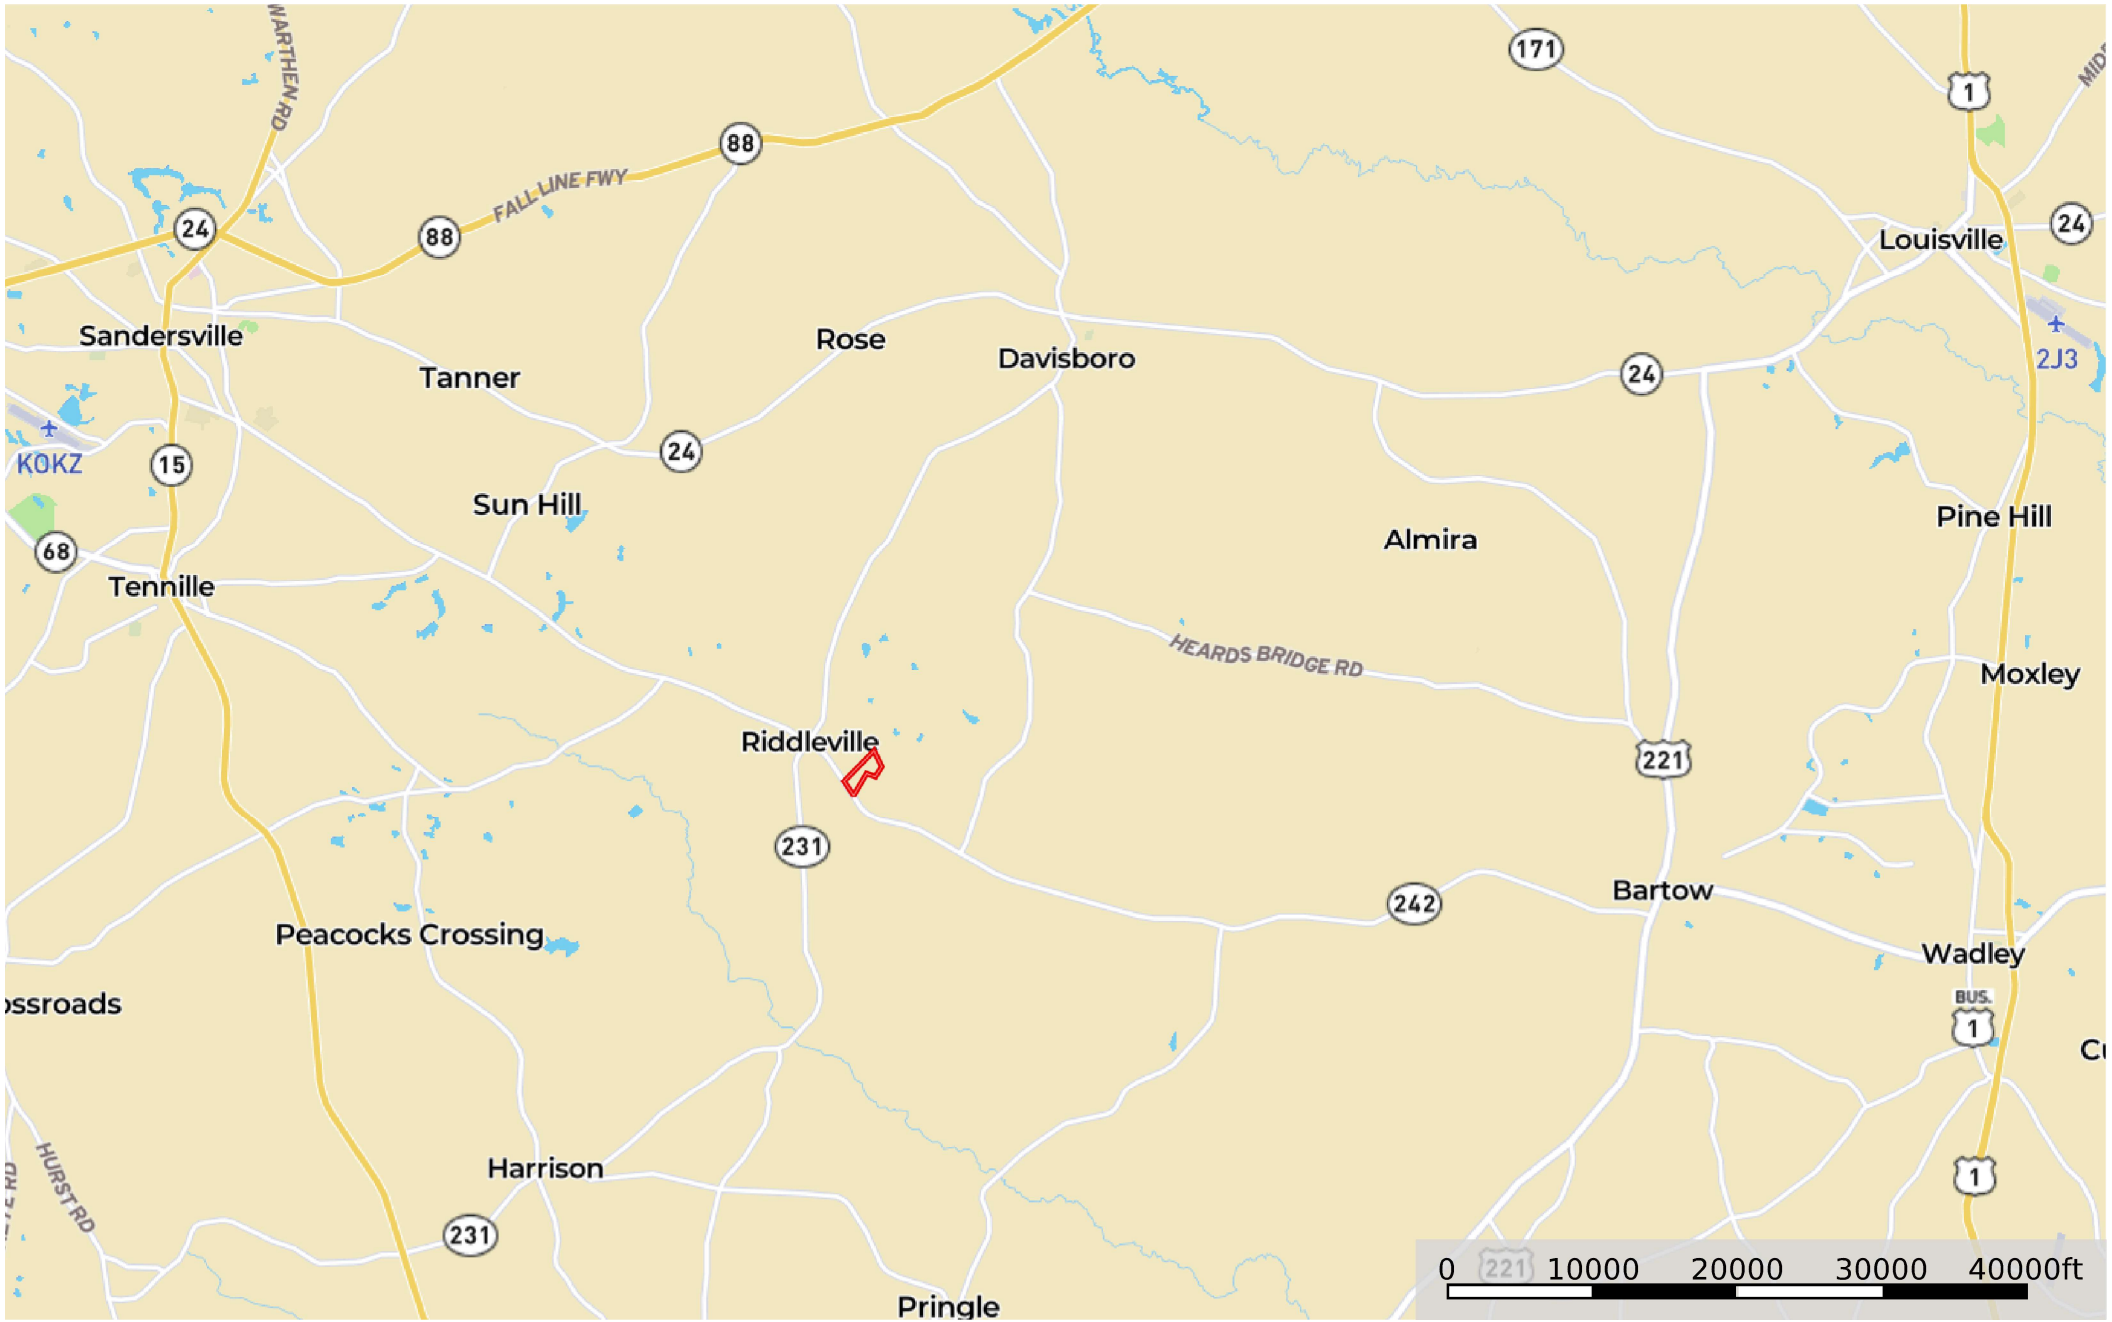

68+/- acs Hwy 242
Washington County, Georgia, 68.26 AC +/-

 Boundary