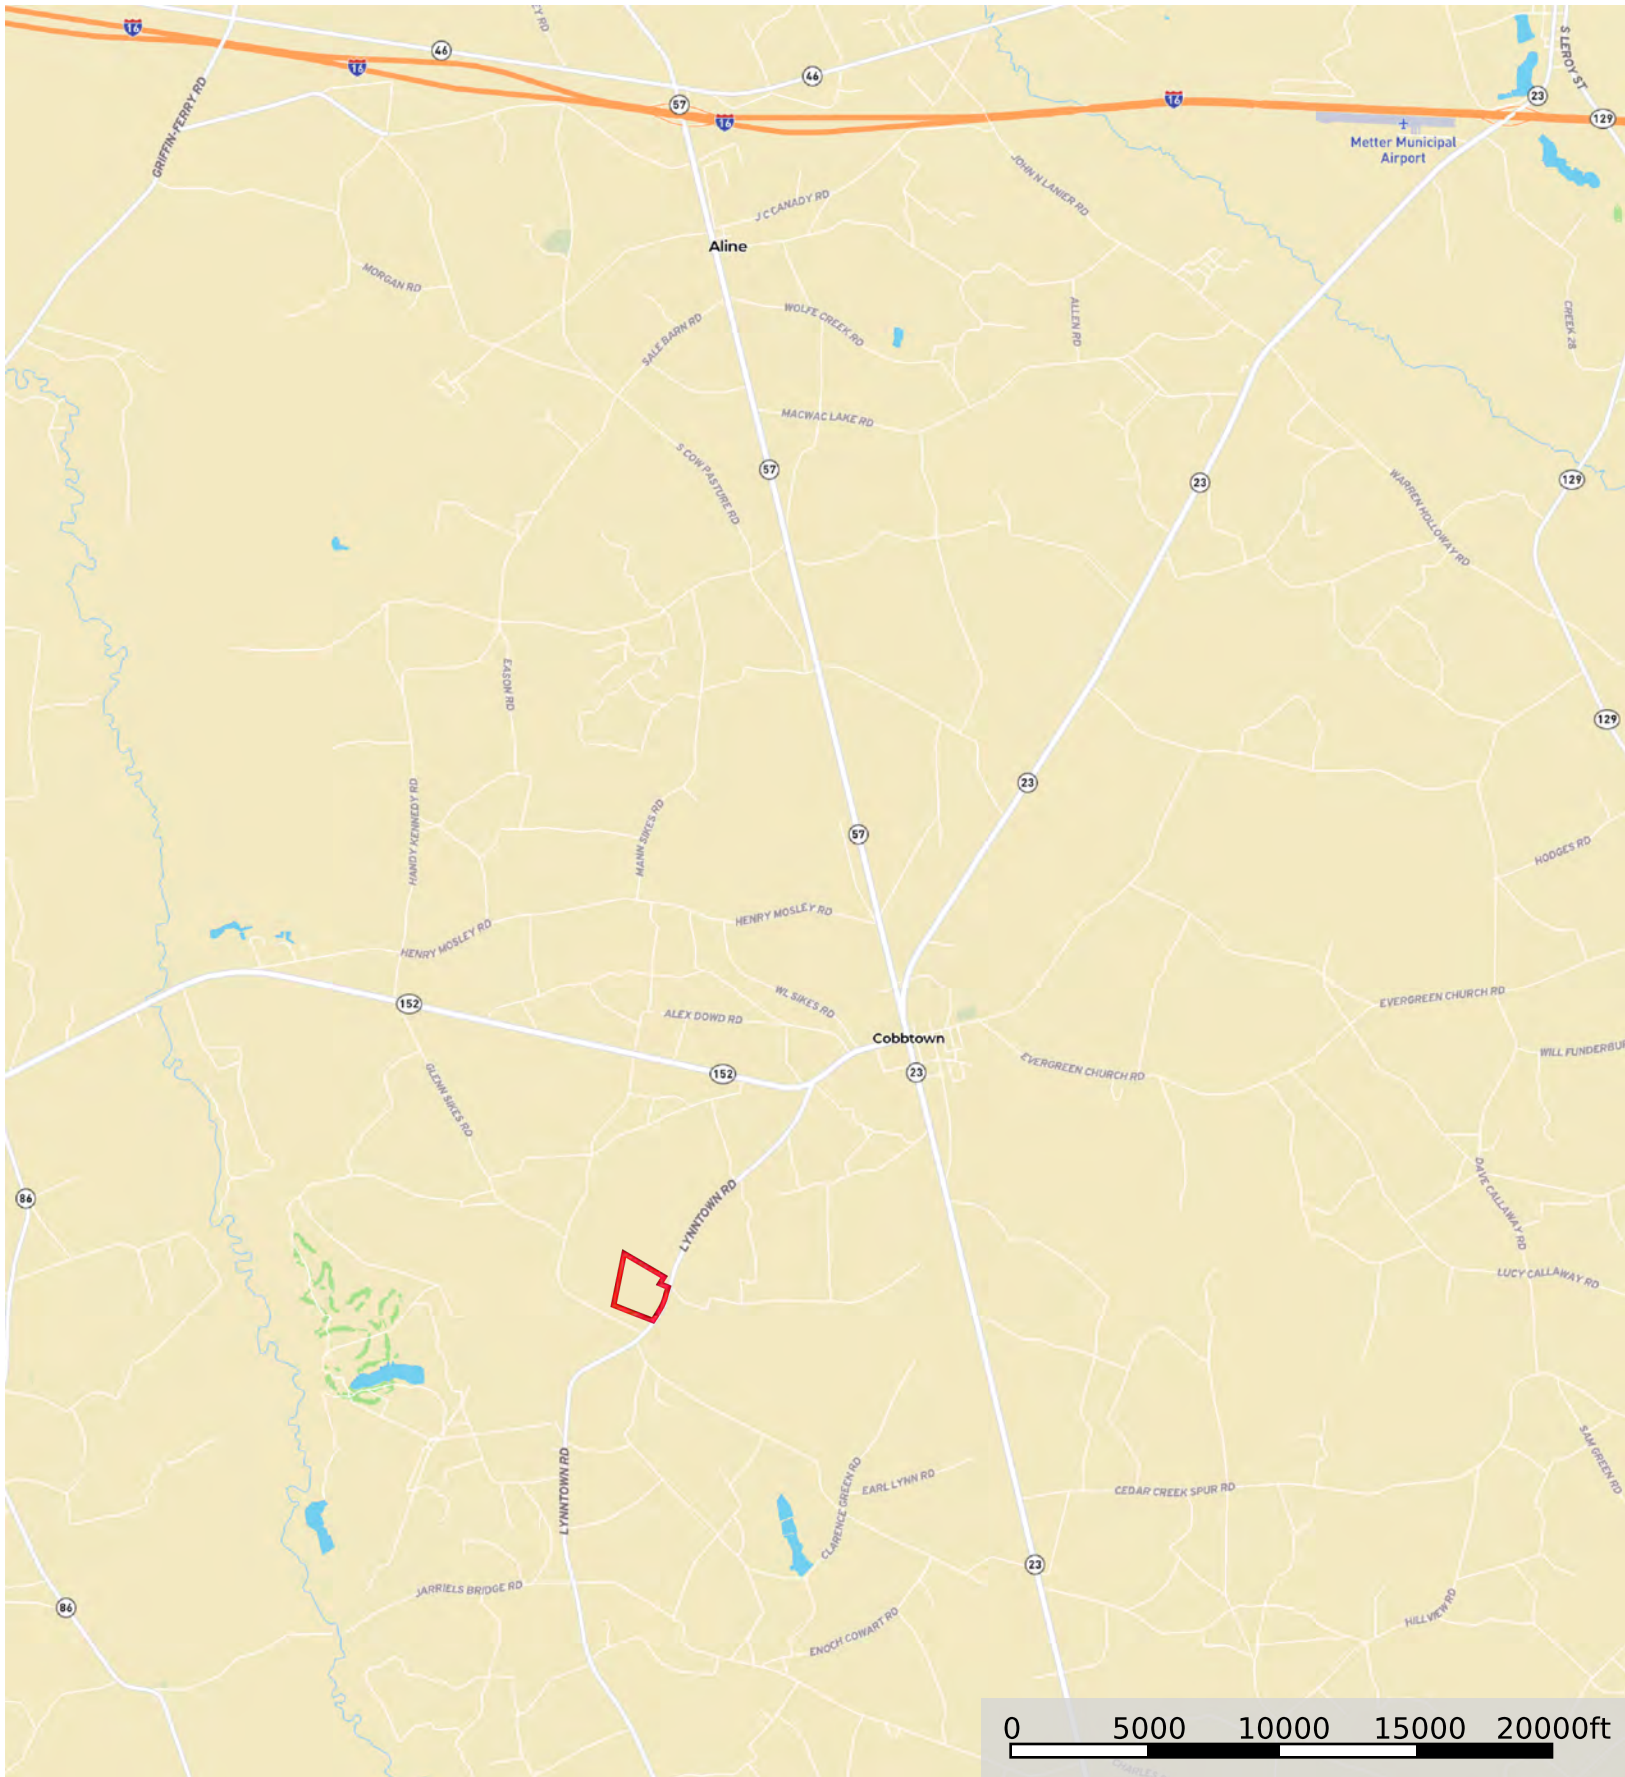

71+/- acres - 13669 Lynntown Rd.
Tattnall County, Georgia, AC +/-

 Boundary