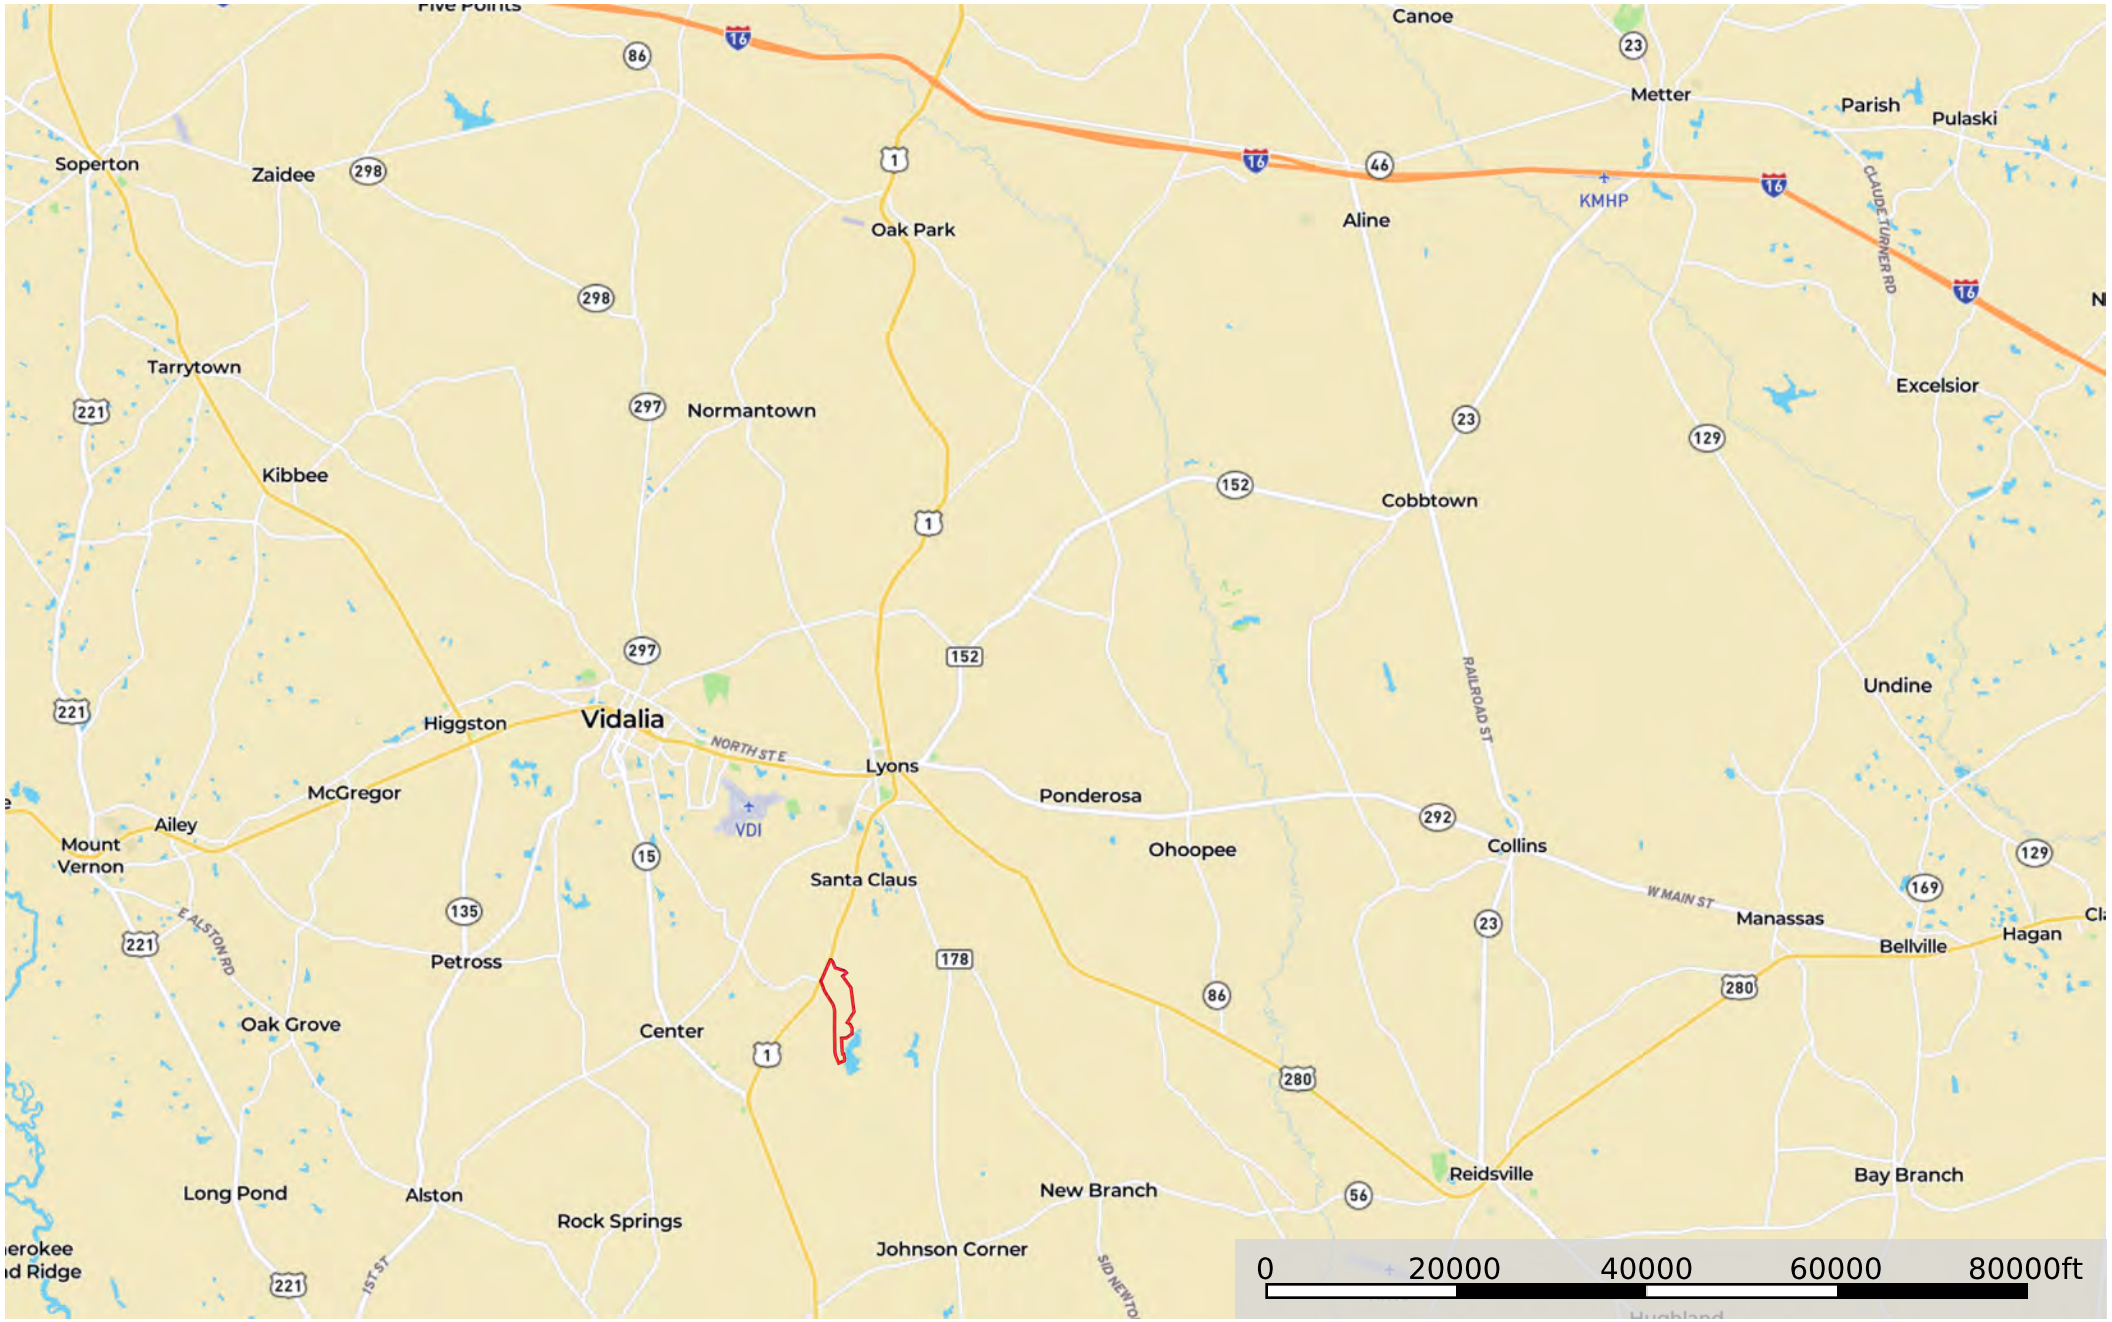

405+/- acs US Hwy 1 & Hardens Chapel Rd.

Toombs County, Georgia, AC +/-

Boundary