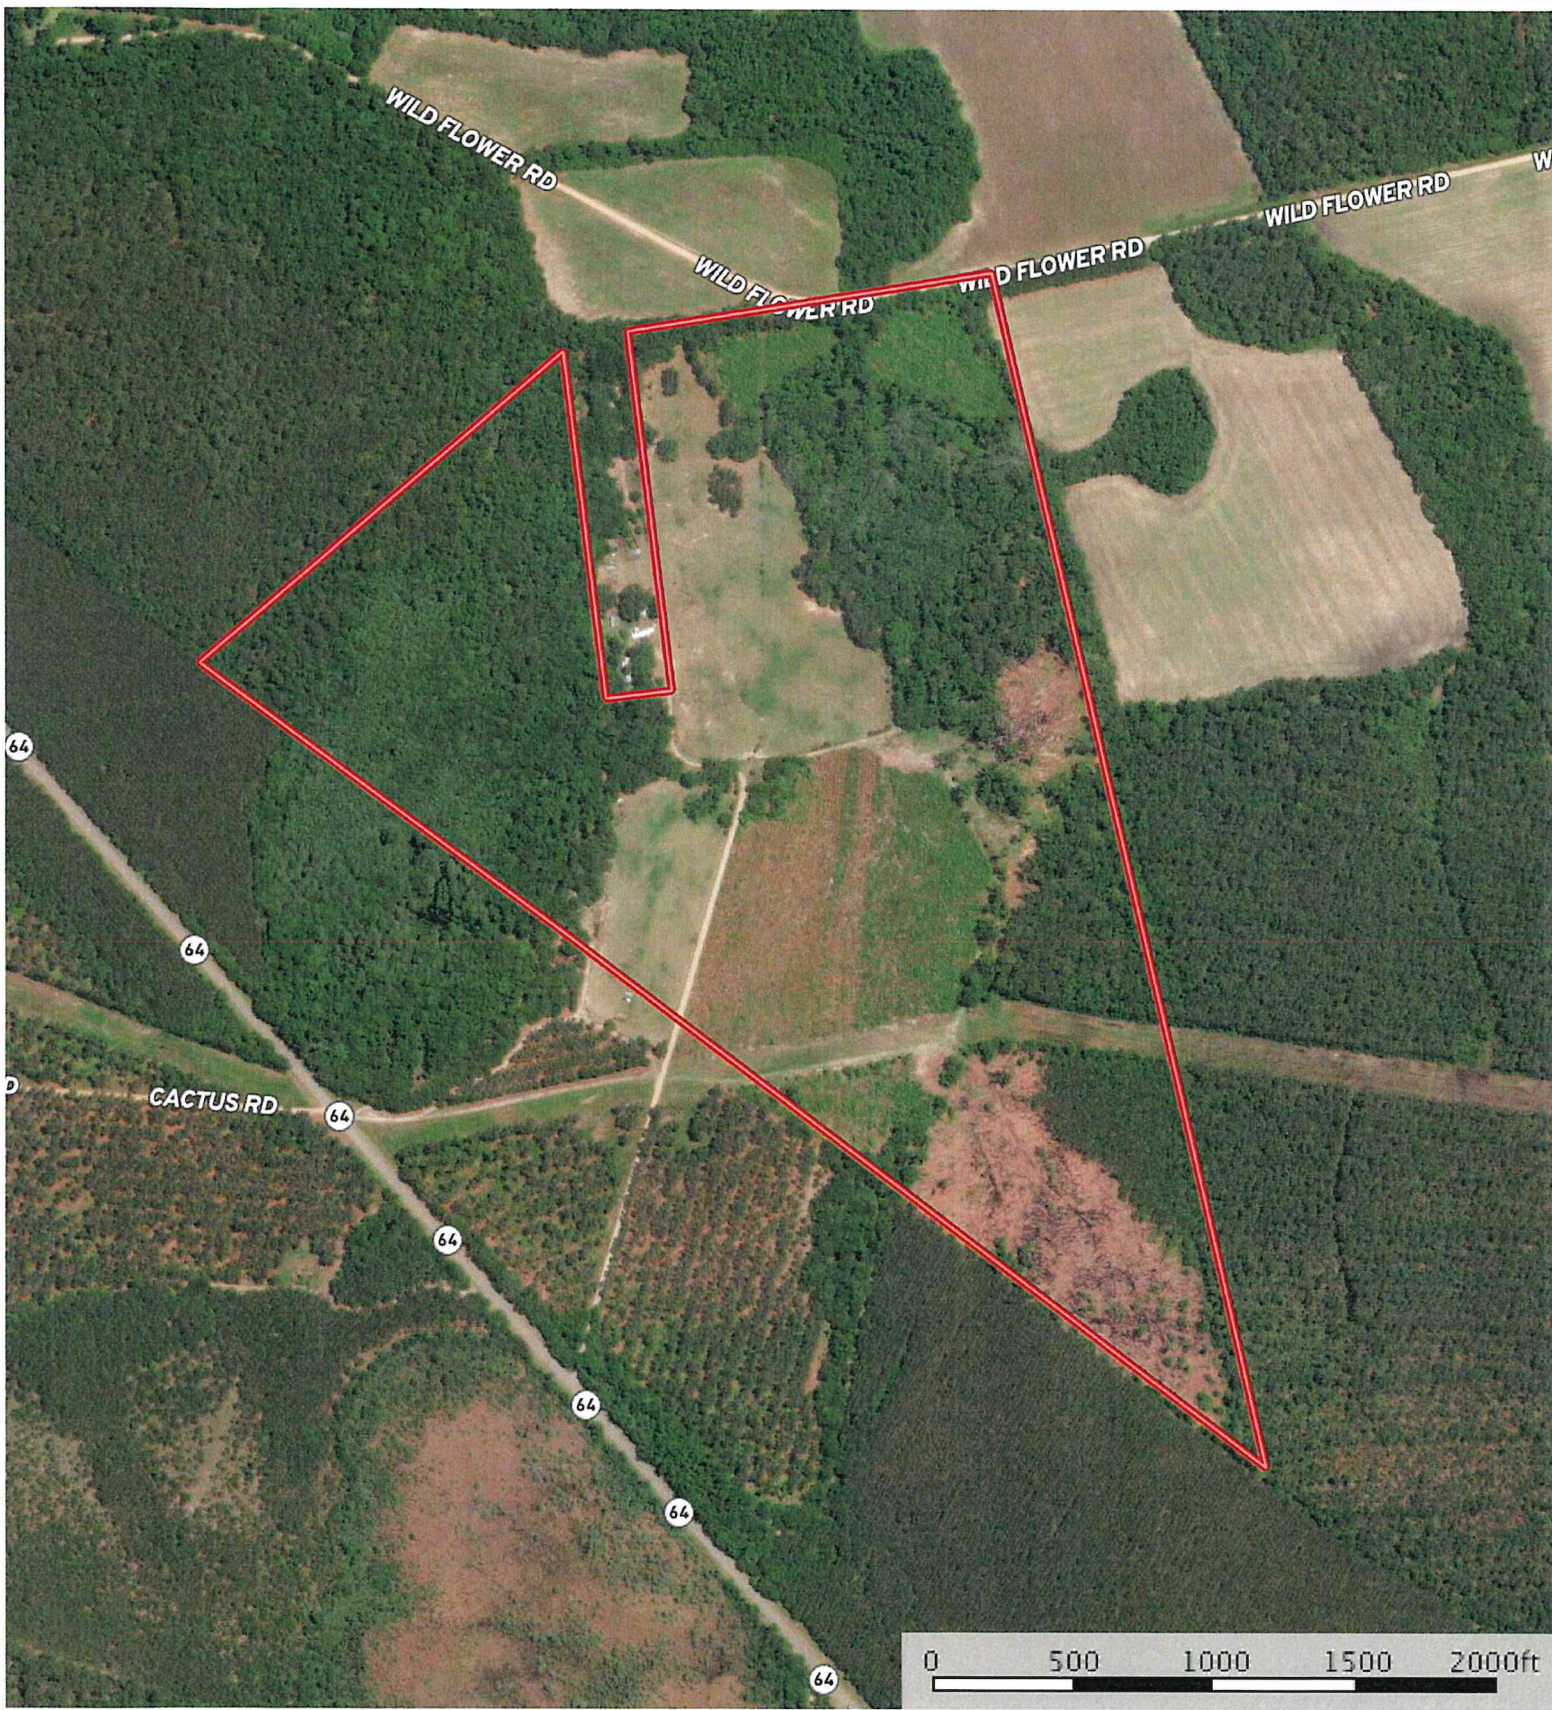

116+/- acres Wild Flower Rd.
Bamberg County, South Carolina, 116.86 AC +/-

Boundary