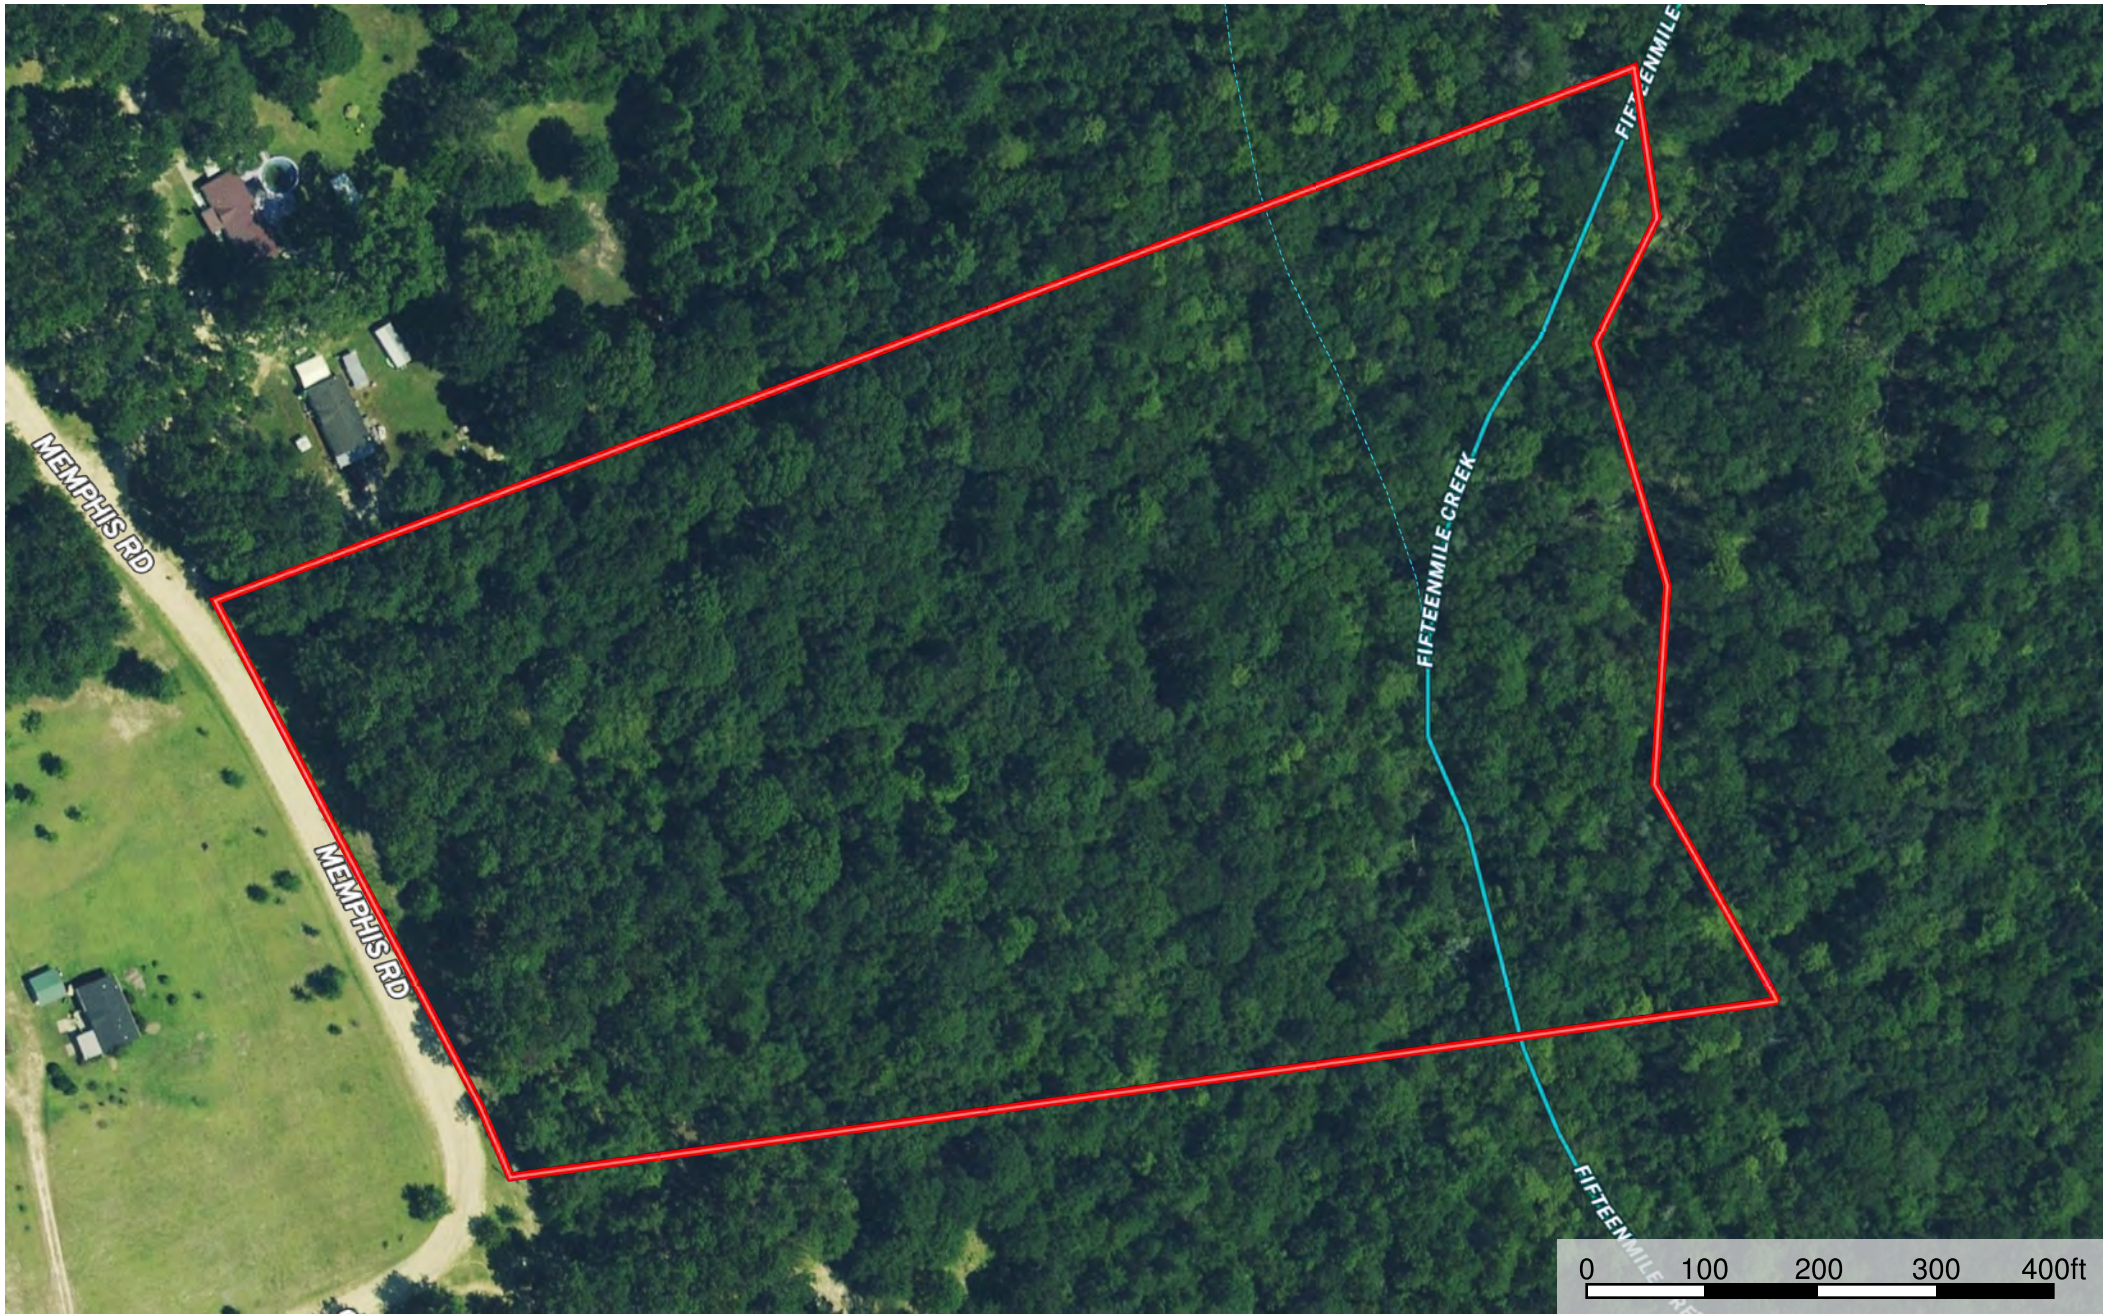

# 12.57 acres on Memphis Road

Georgia, AC +/-

-  Boundary
-  Stream, Intermittent
-  River/Creek
-  Water Body