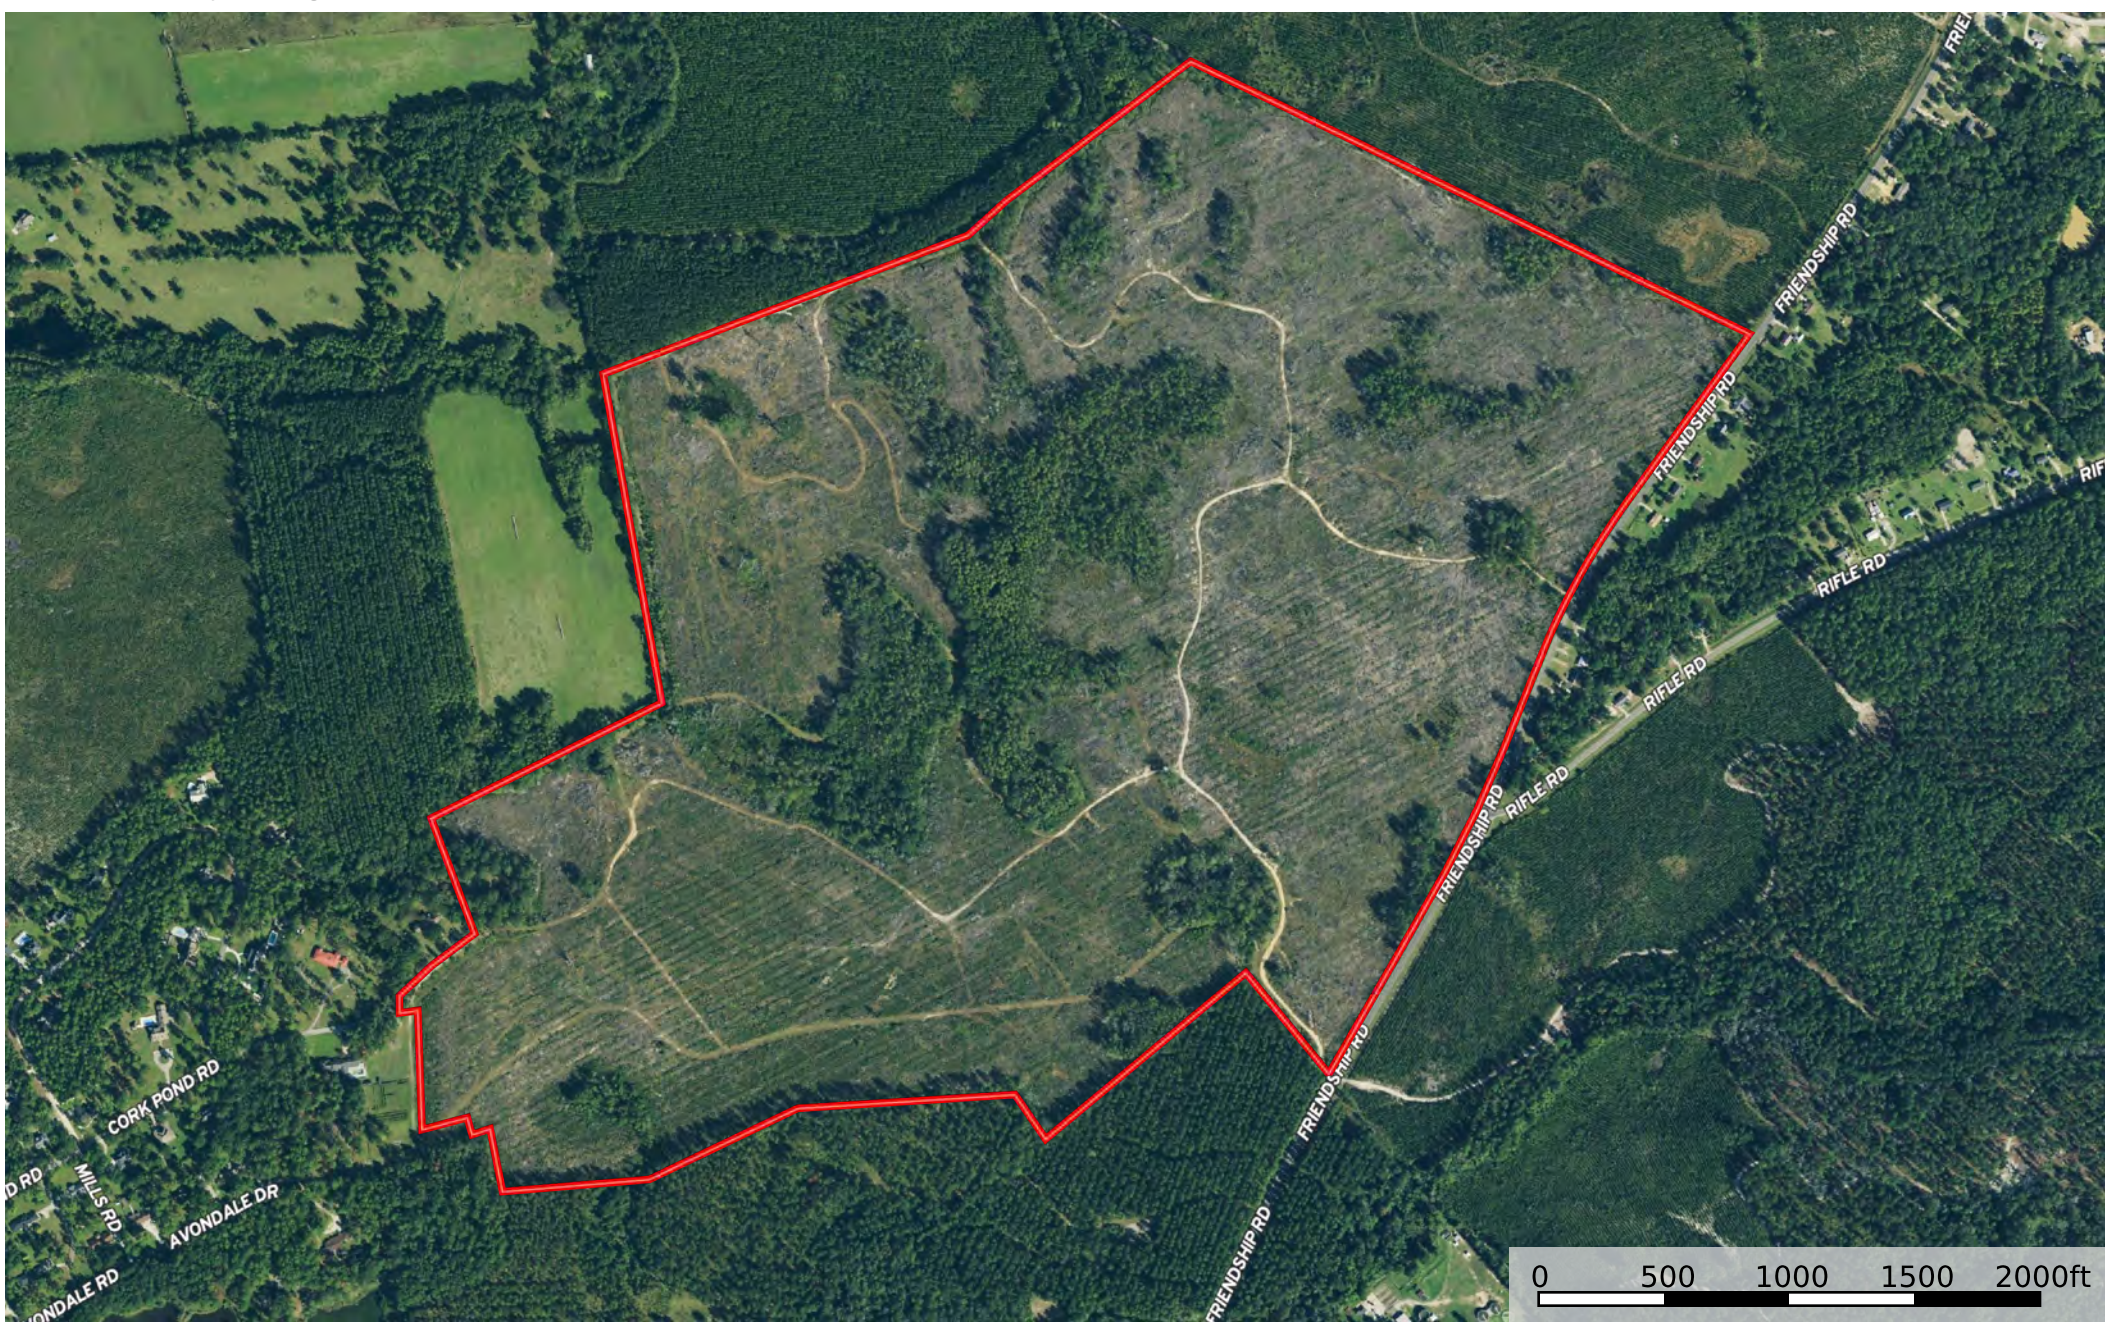

319+/- acres Friendship Rd. & Cork Pond Rd.  
Screven County, Georgia, AC +/-

 Boundary