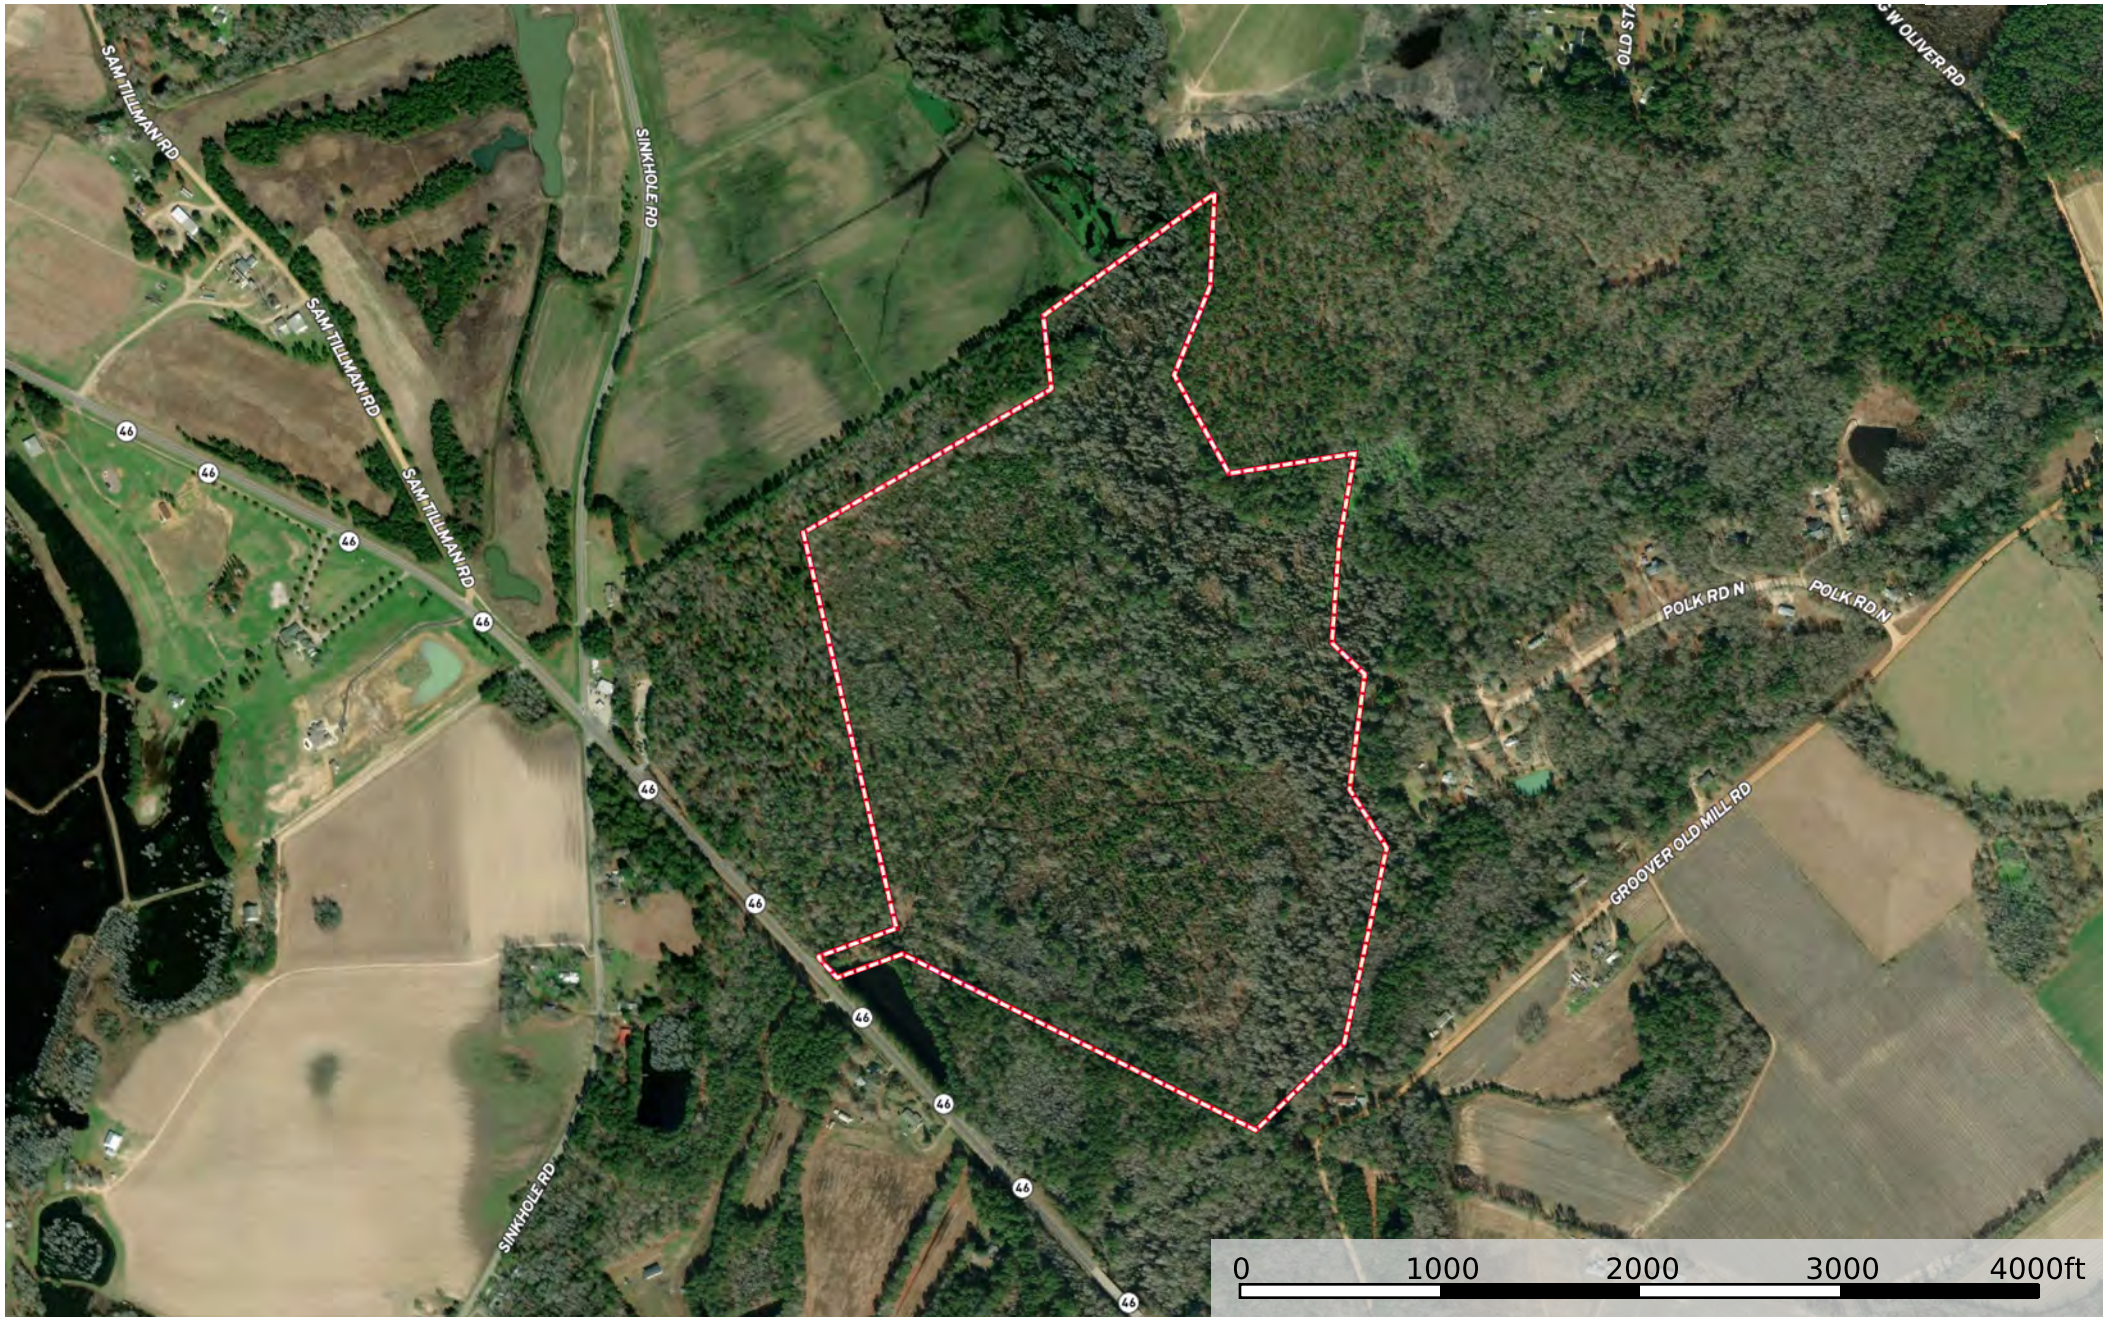

hwy 46
Bulloch County, Georgia, 132 AC +/-

 Boundary