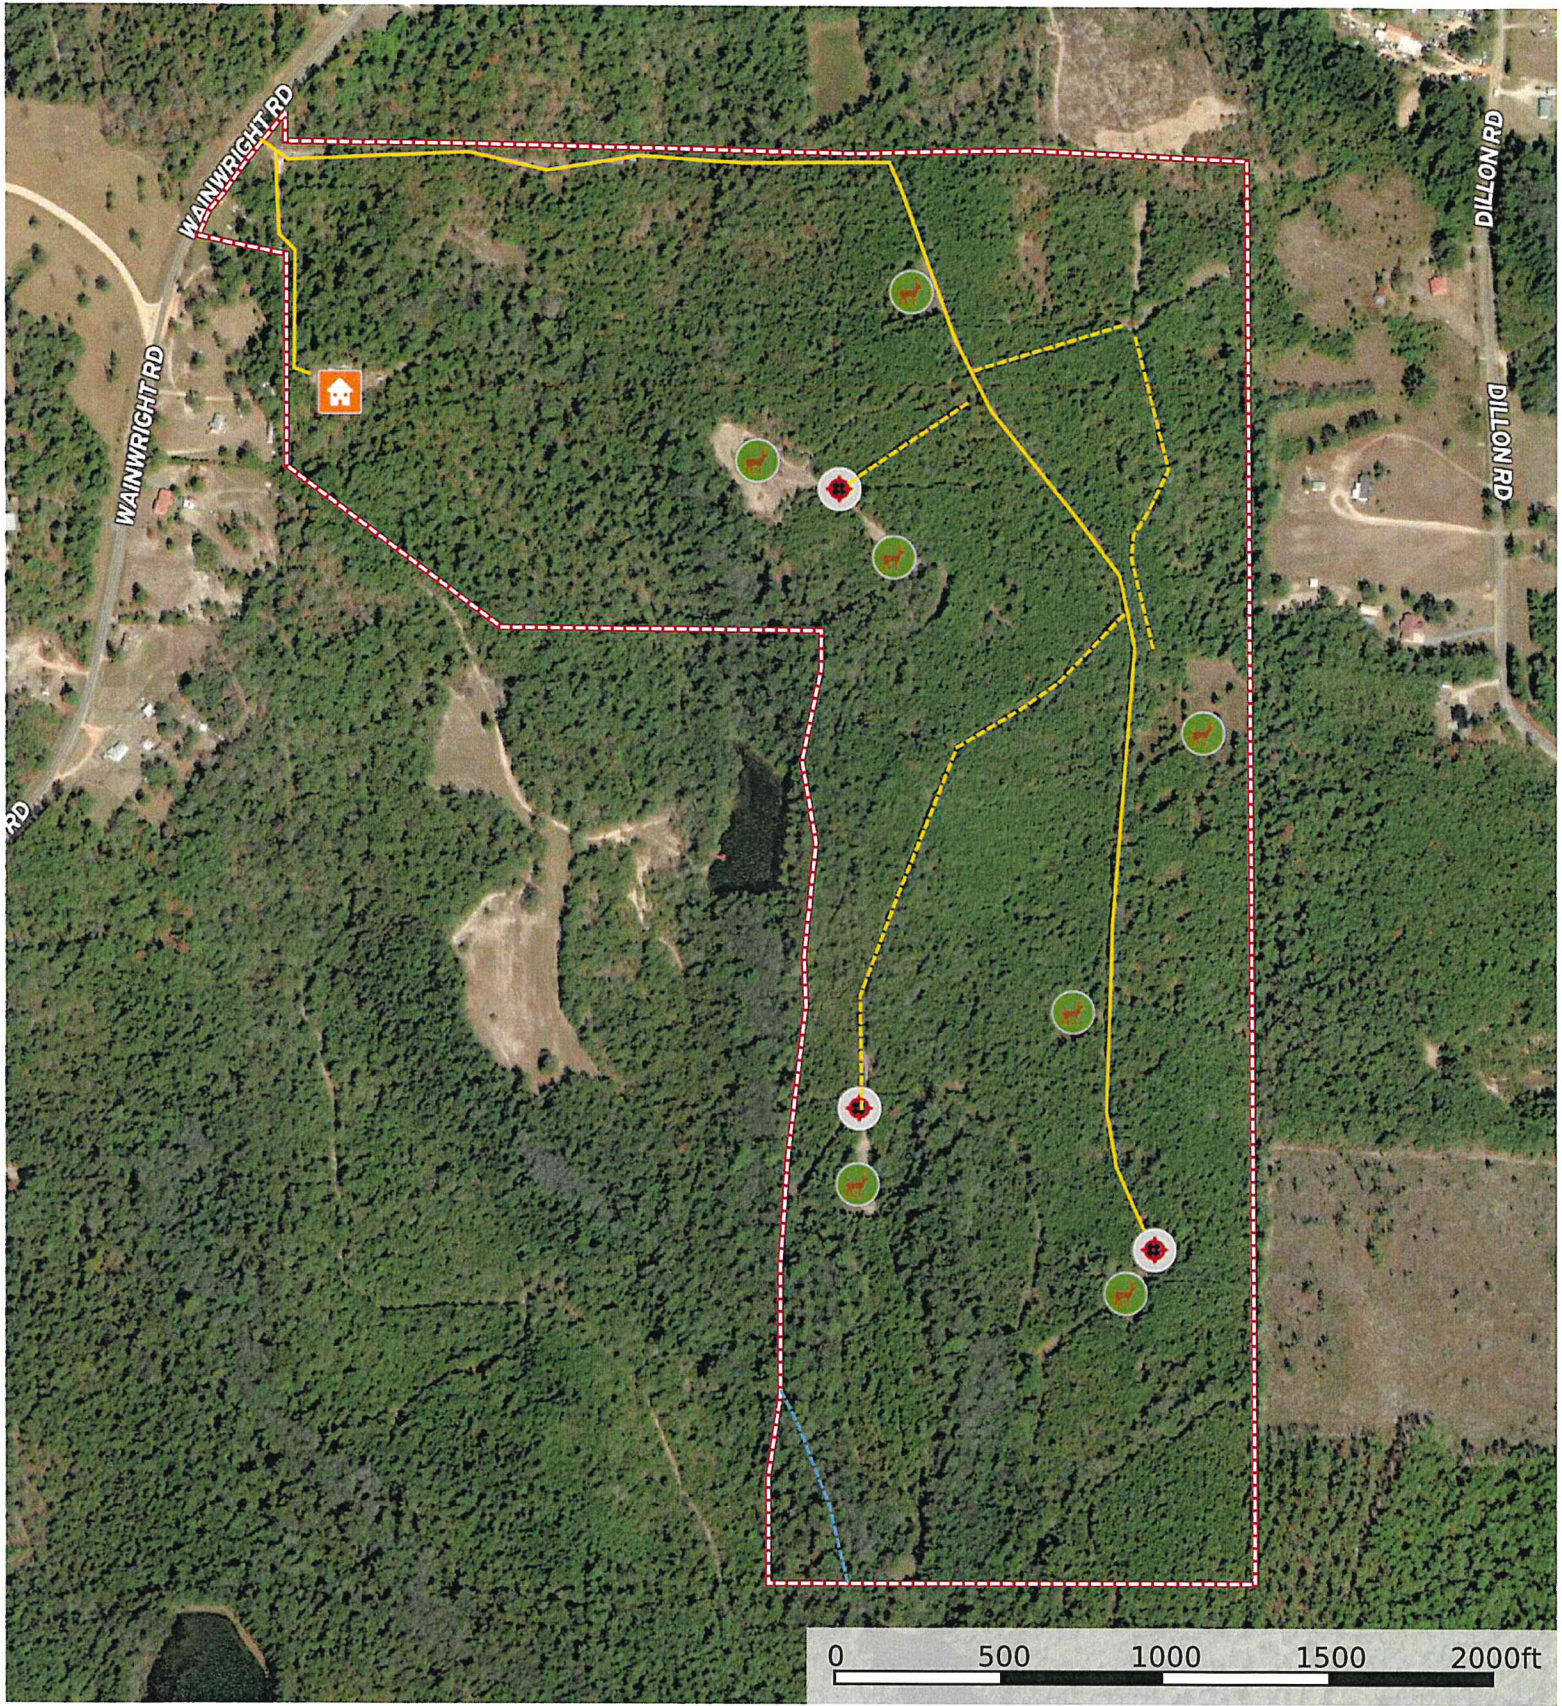

WADE'S PLACE

Taylor County, Georgia, 198 AC +/-

- Blind
- House
- Feeder
- Stream
- Road / Trail
- Primary Road
- Boundary