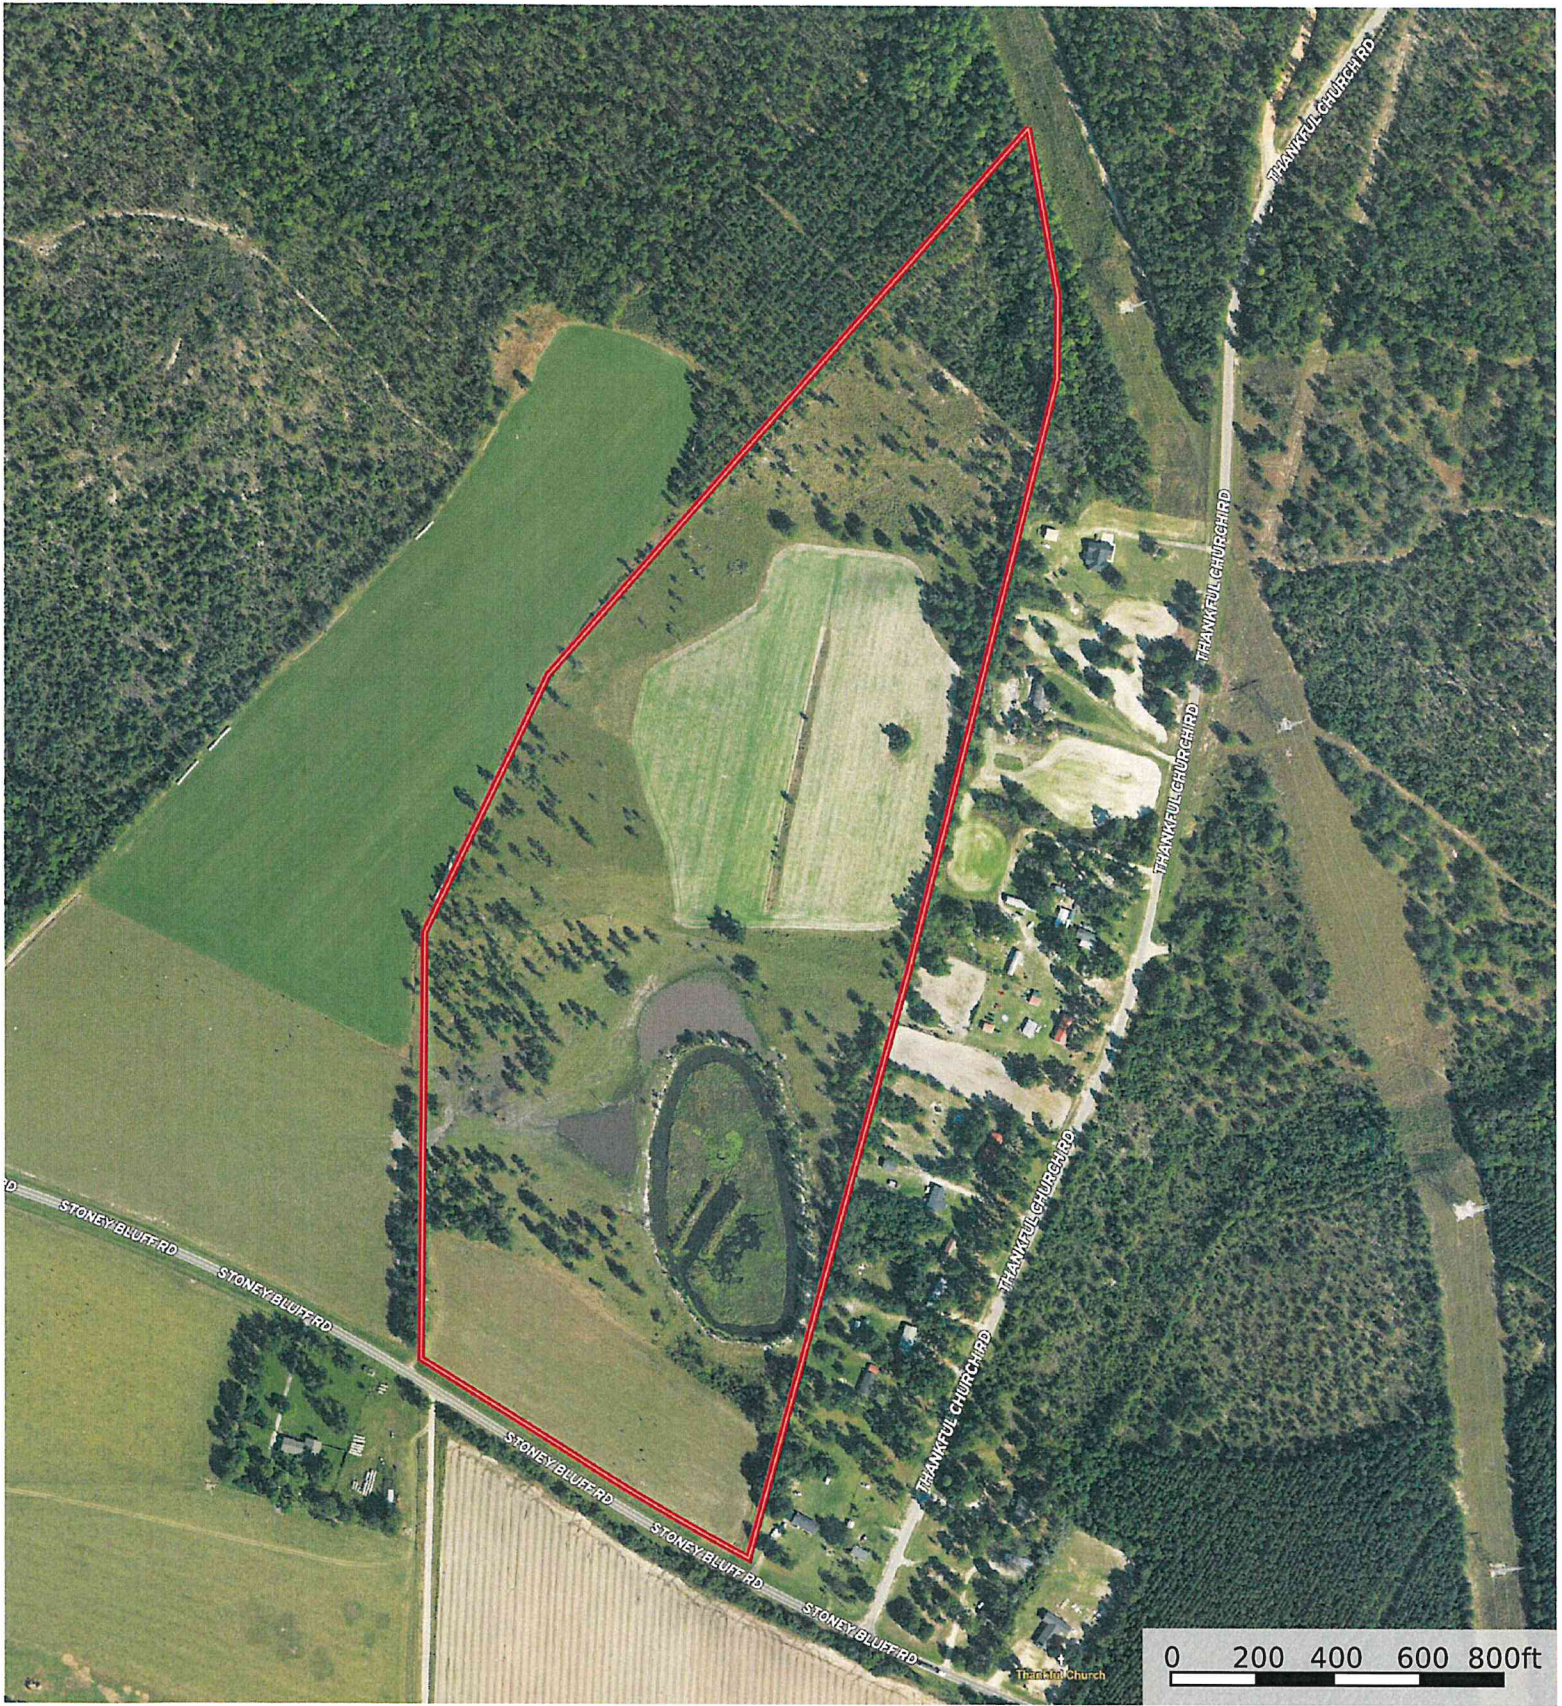

61+/- acres on Stoney Bluff Rd.
Burke County, Georgia, 61.54 AC +/-

PLANTATION PROPERTIES
&
LAND INVESTMENTS, LLC

Boundary

Jason Williams

P: 912-764-LAND(5263) or 1-833-GOT-LAND (468-5263)

info@landanddrivers.com |