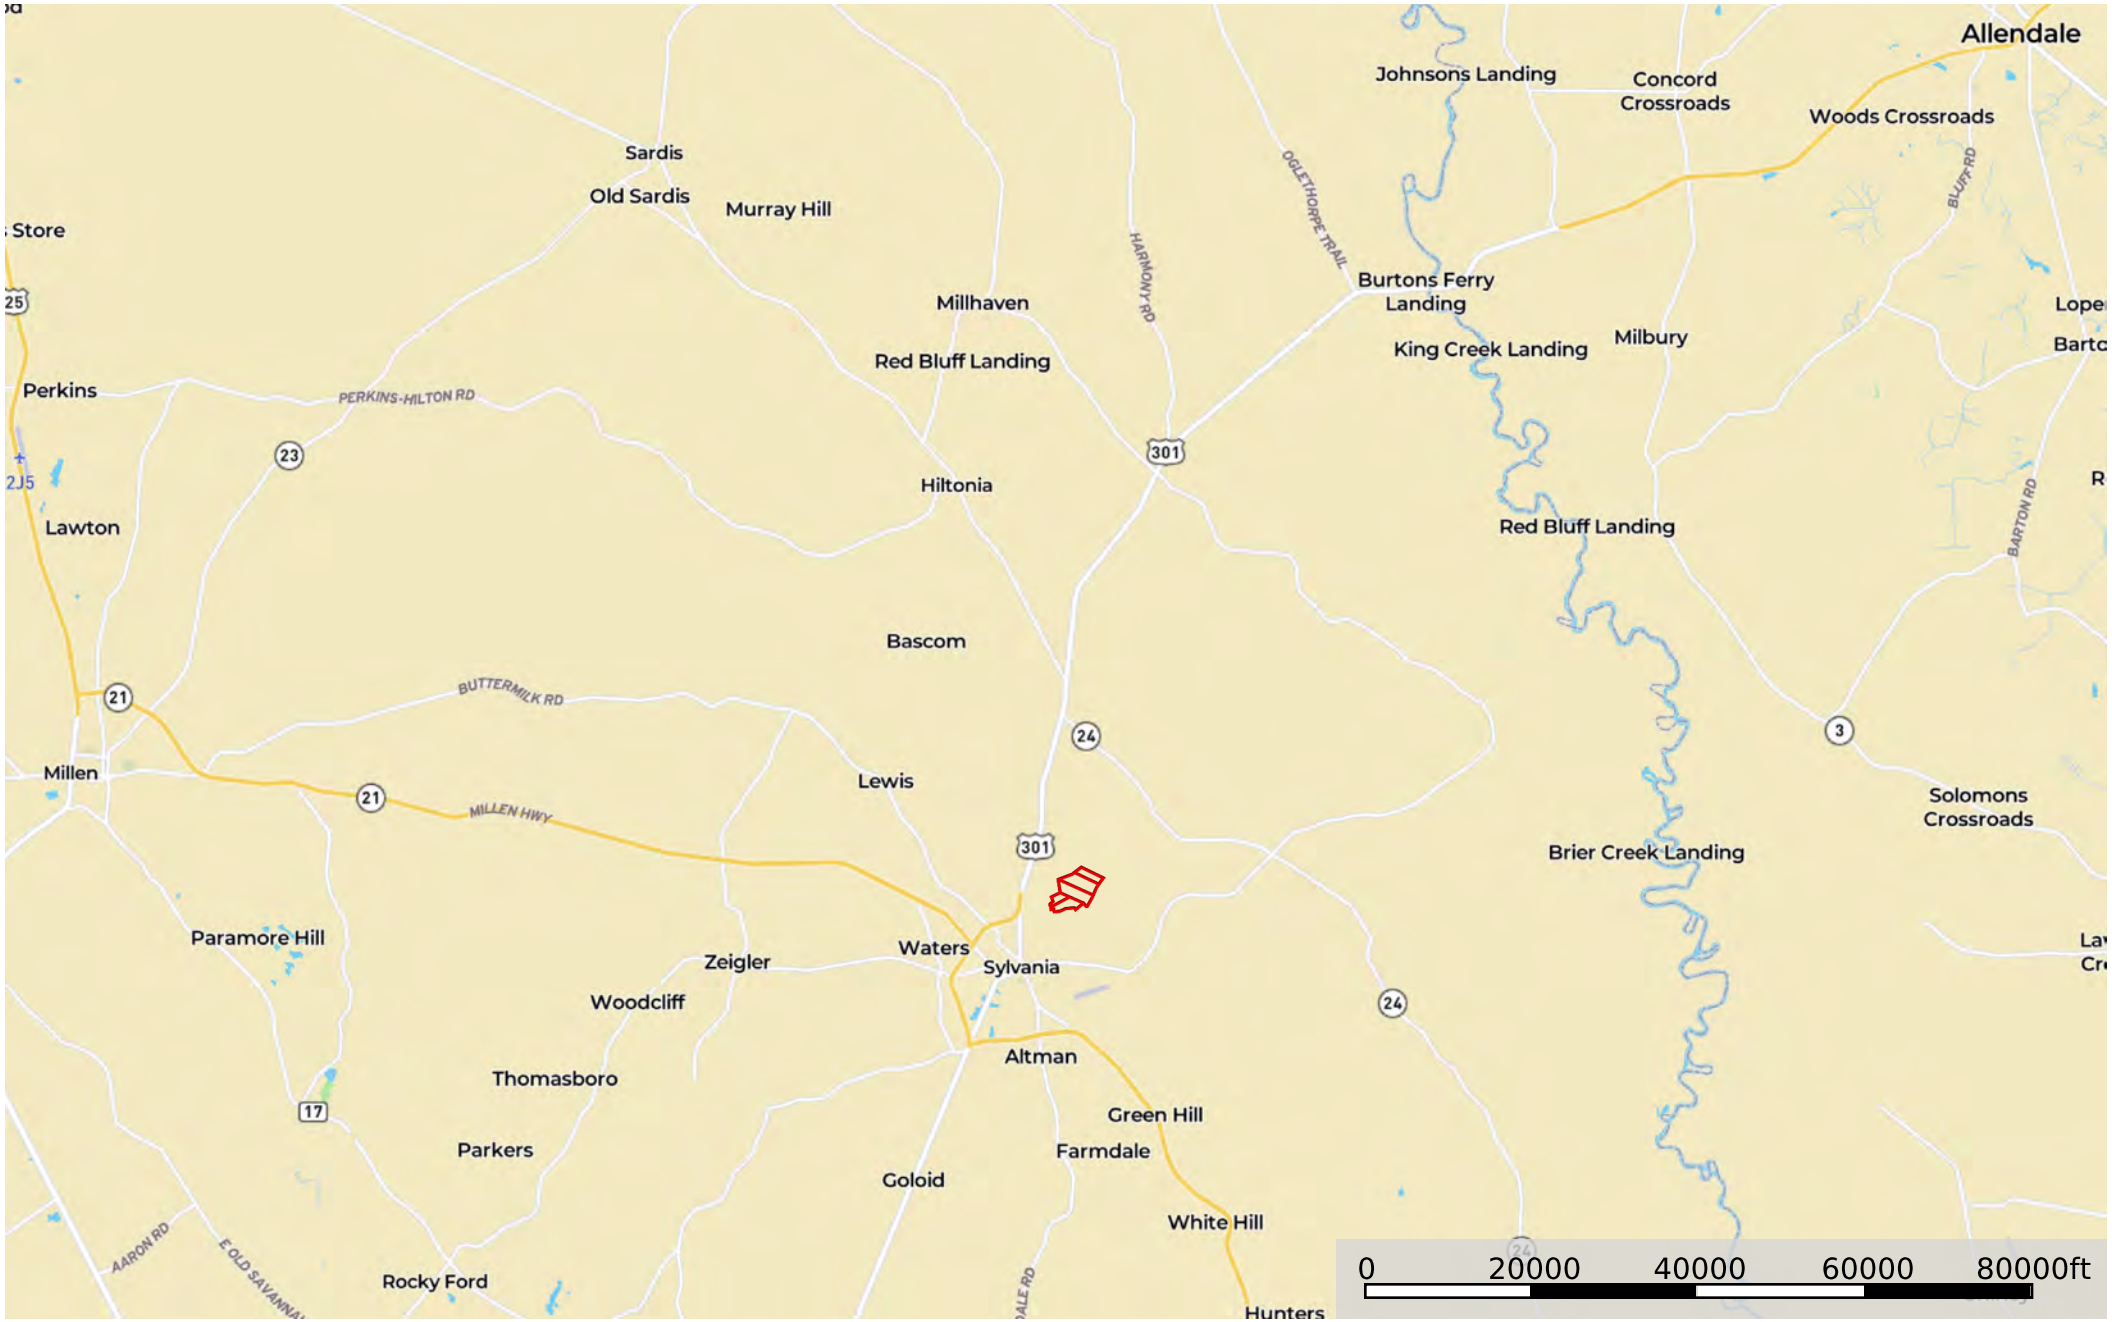

319+/- acres Friendship Rd & Cork Pond Rd. - Aerial w/

Screven County, Georgia, AC +/-

 Boundary
1