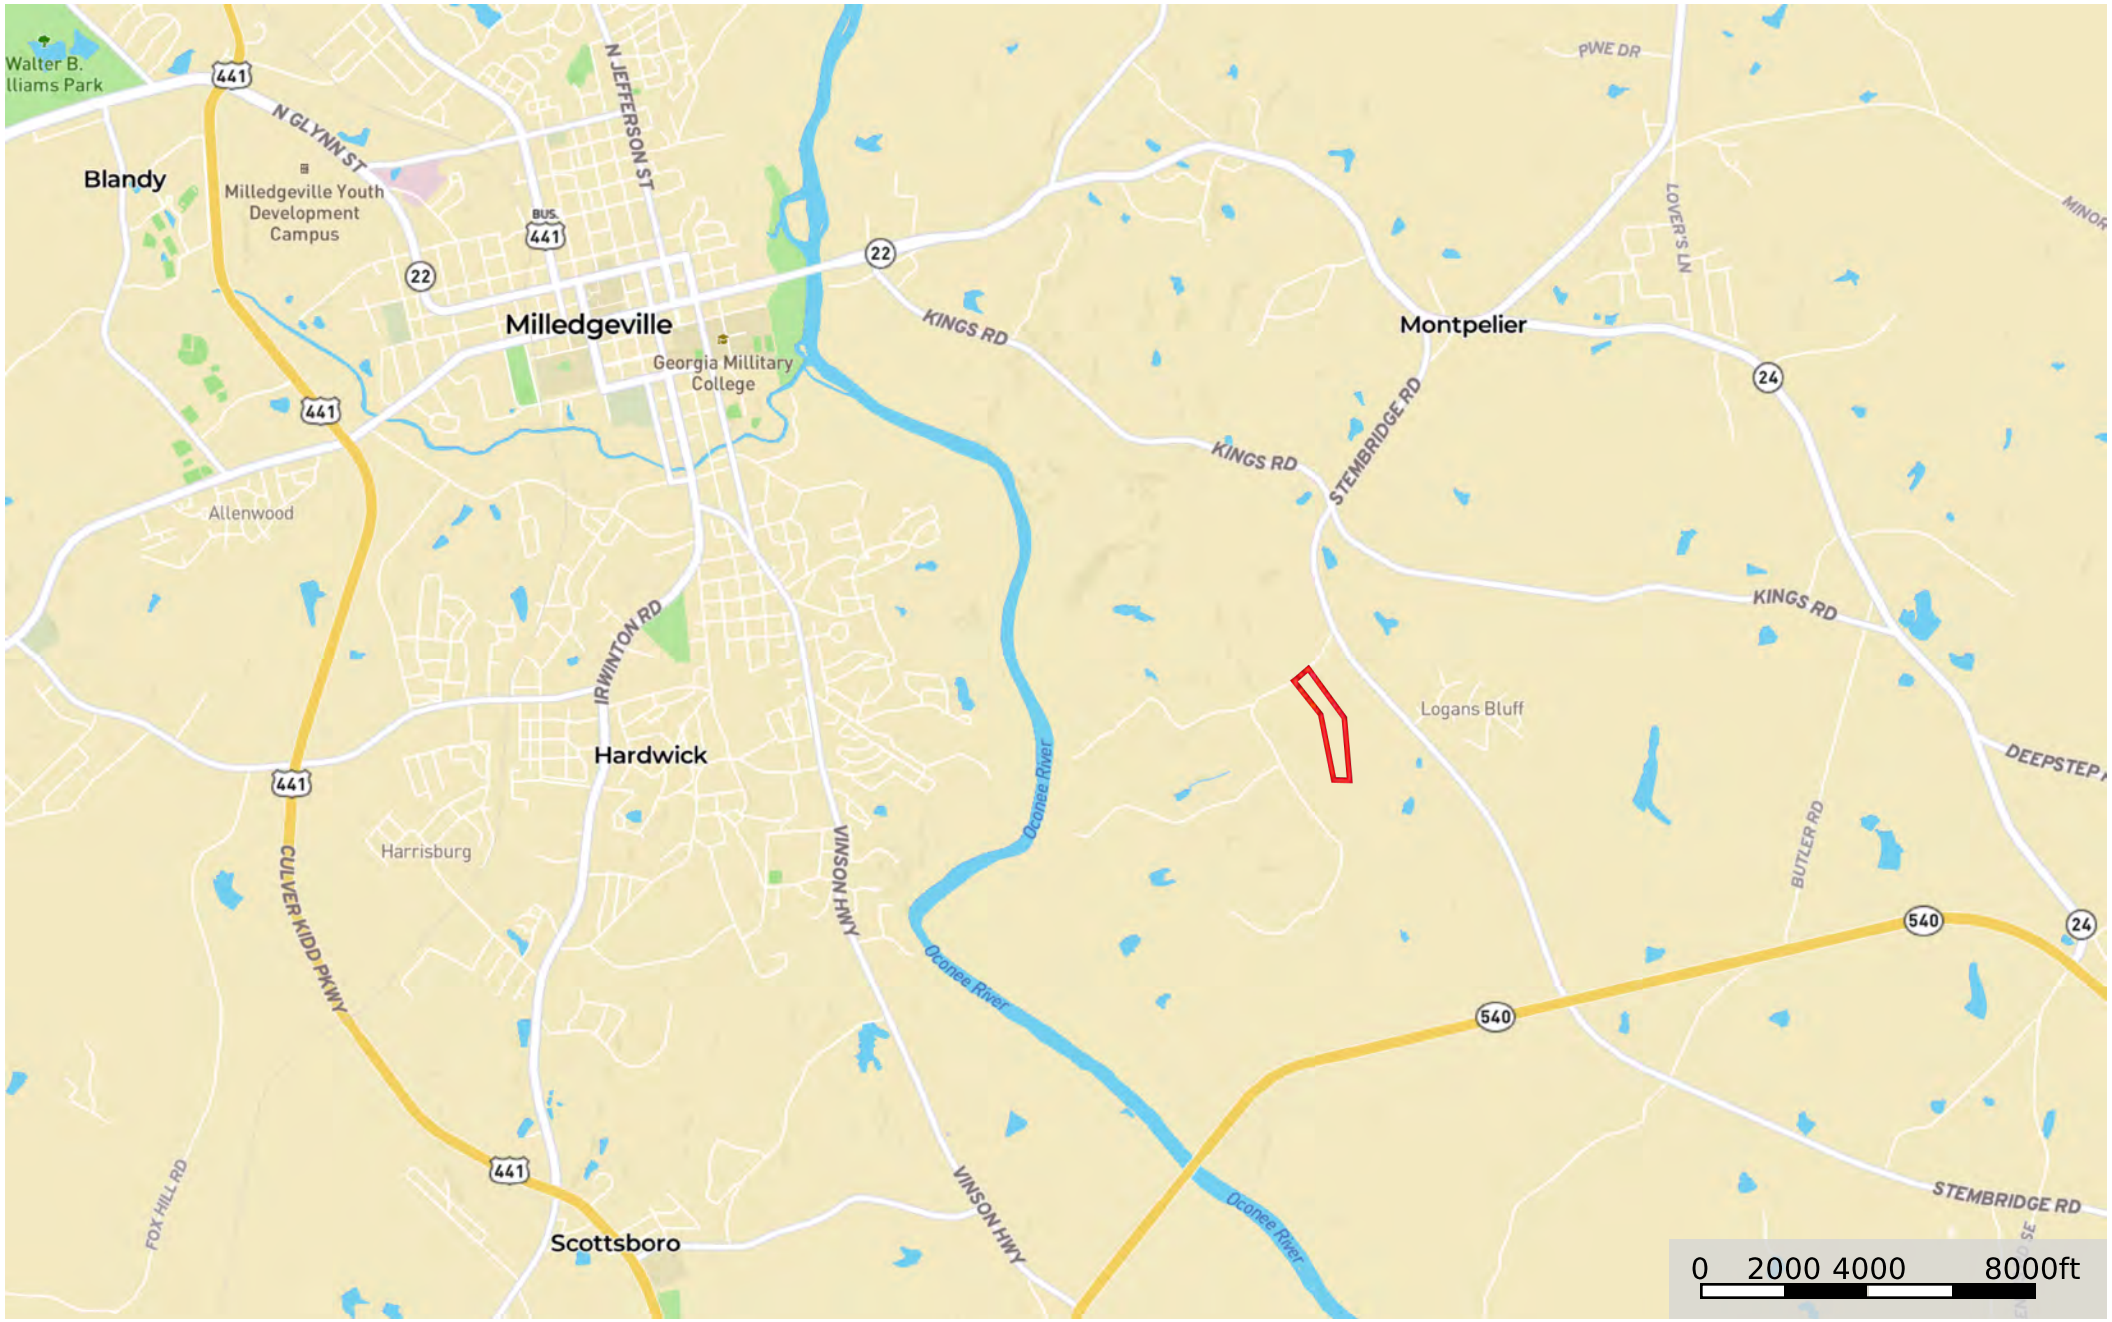

# Pebble Hill

Baldwin County, Georgia, 40.06 AC +/-

 Boundary