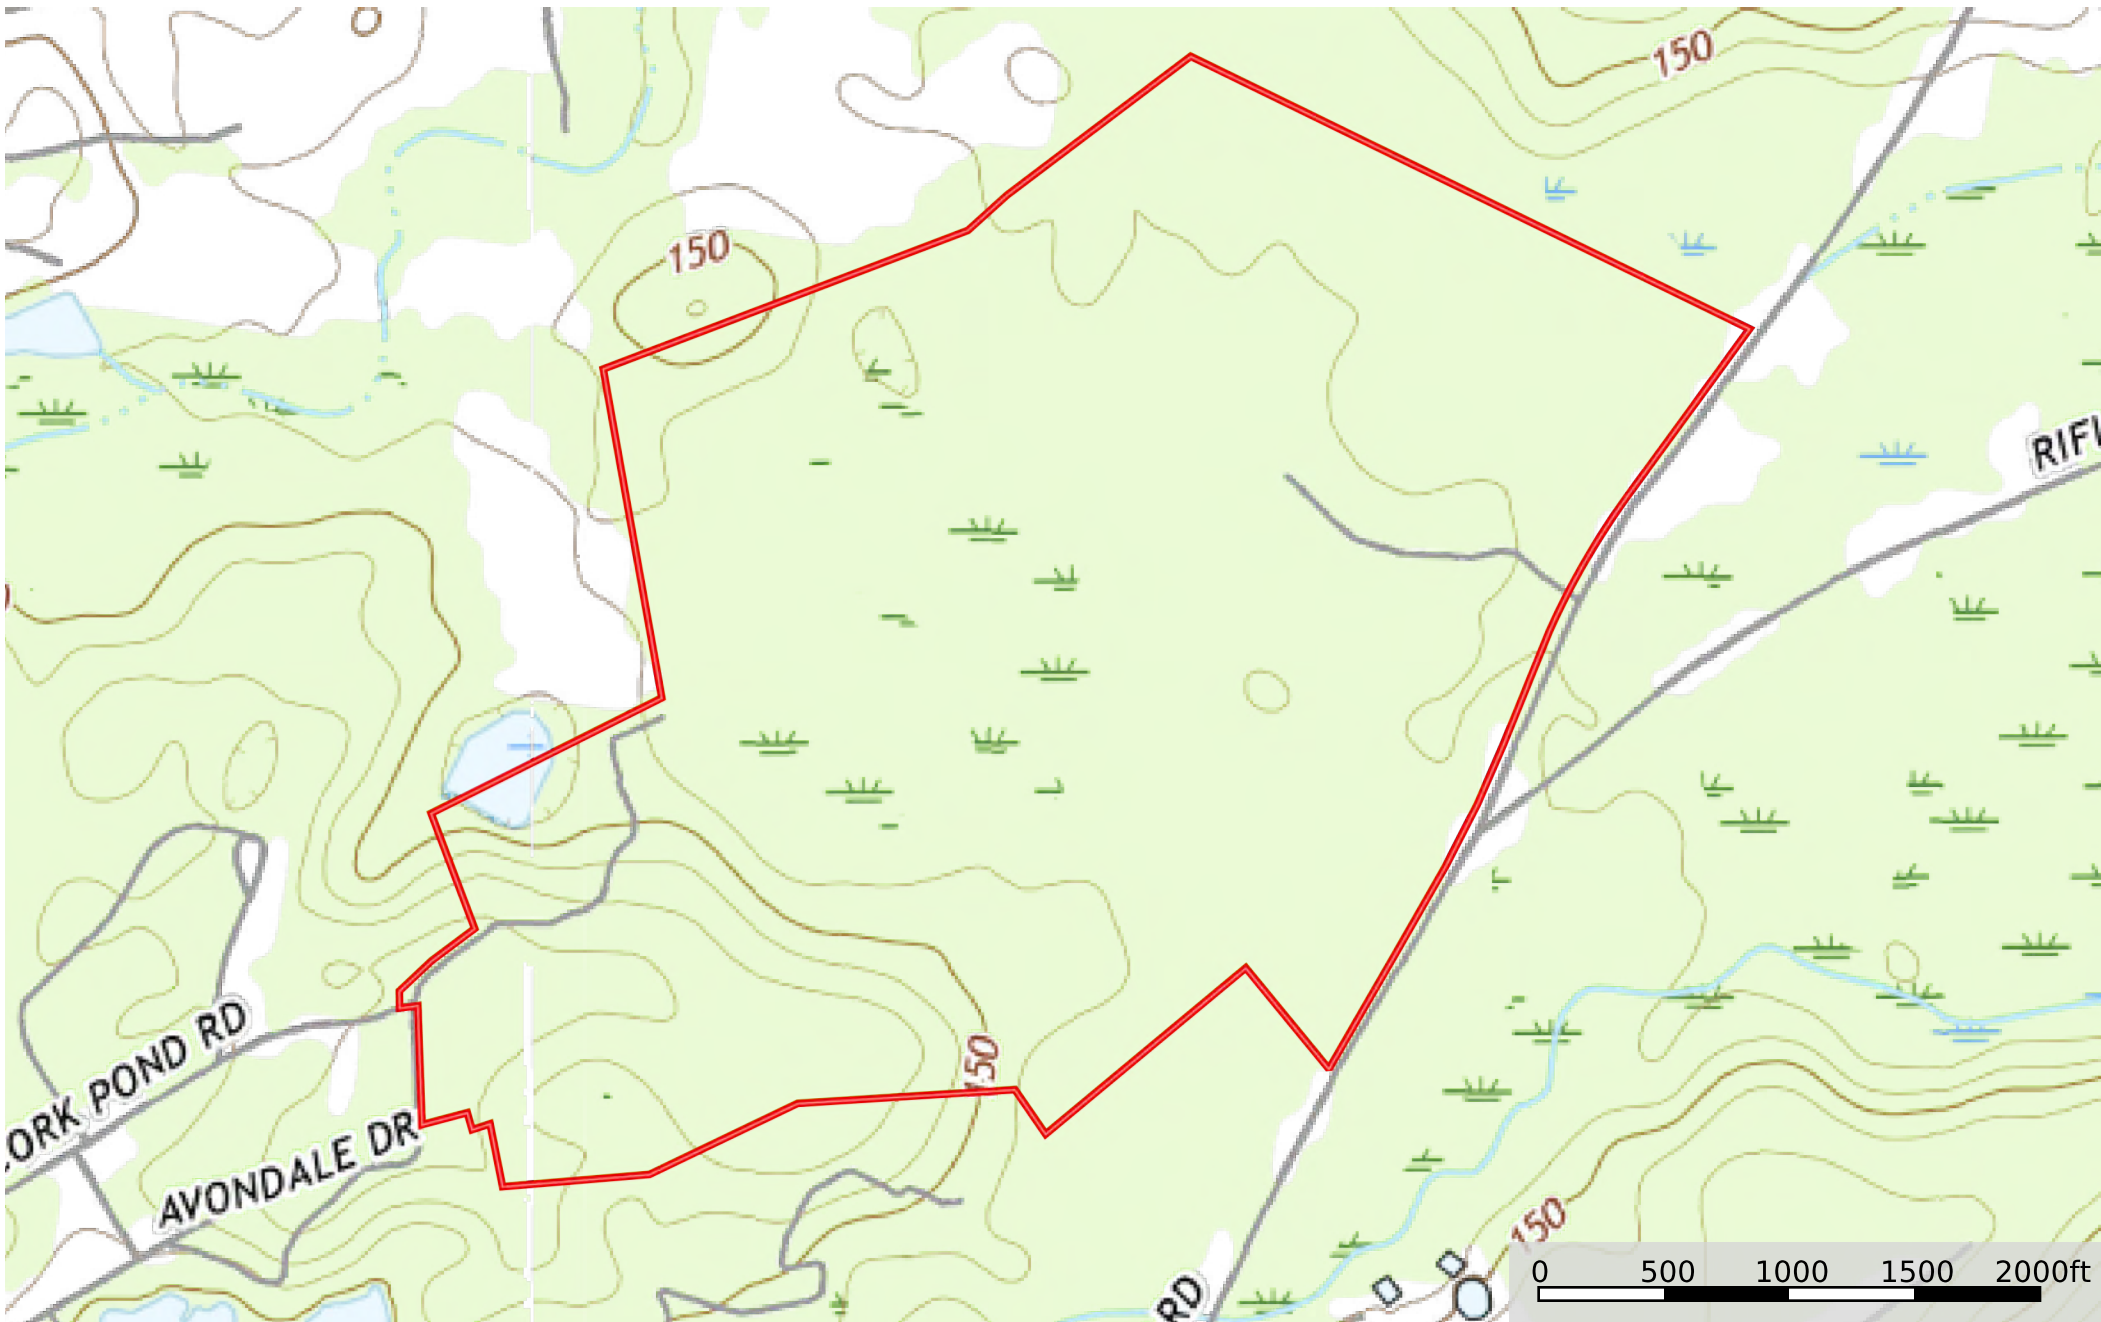

319+/- acres Friendship Rd. & Cork Pond Rd.
Screven County, Georgia, AC +/-

 Boundary