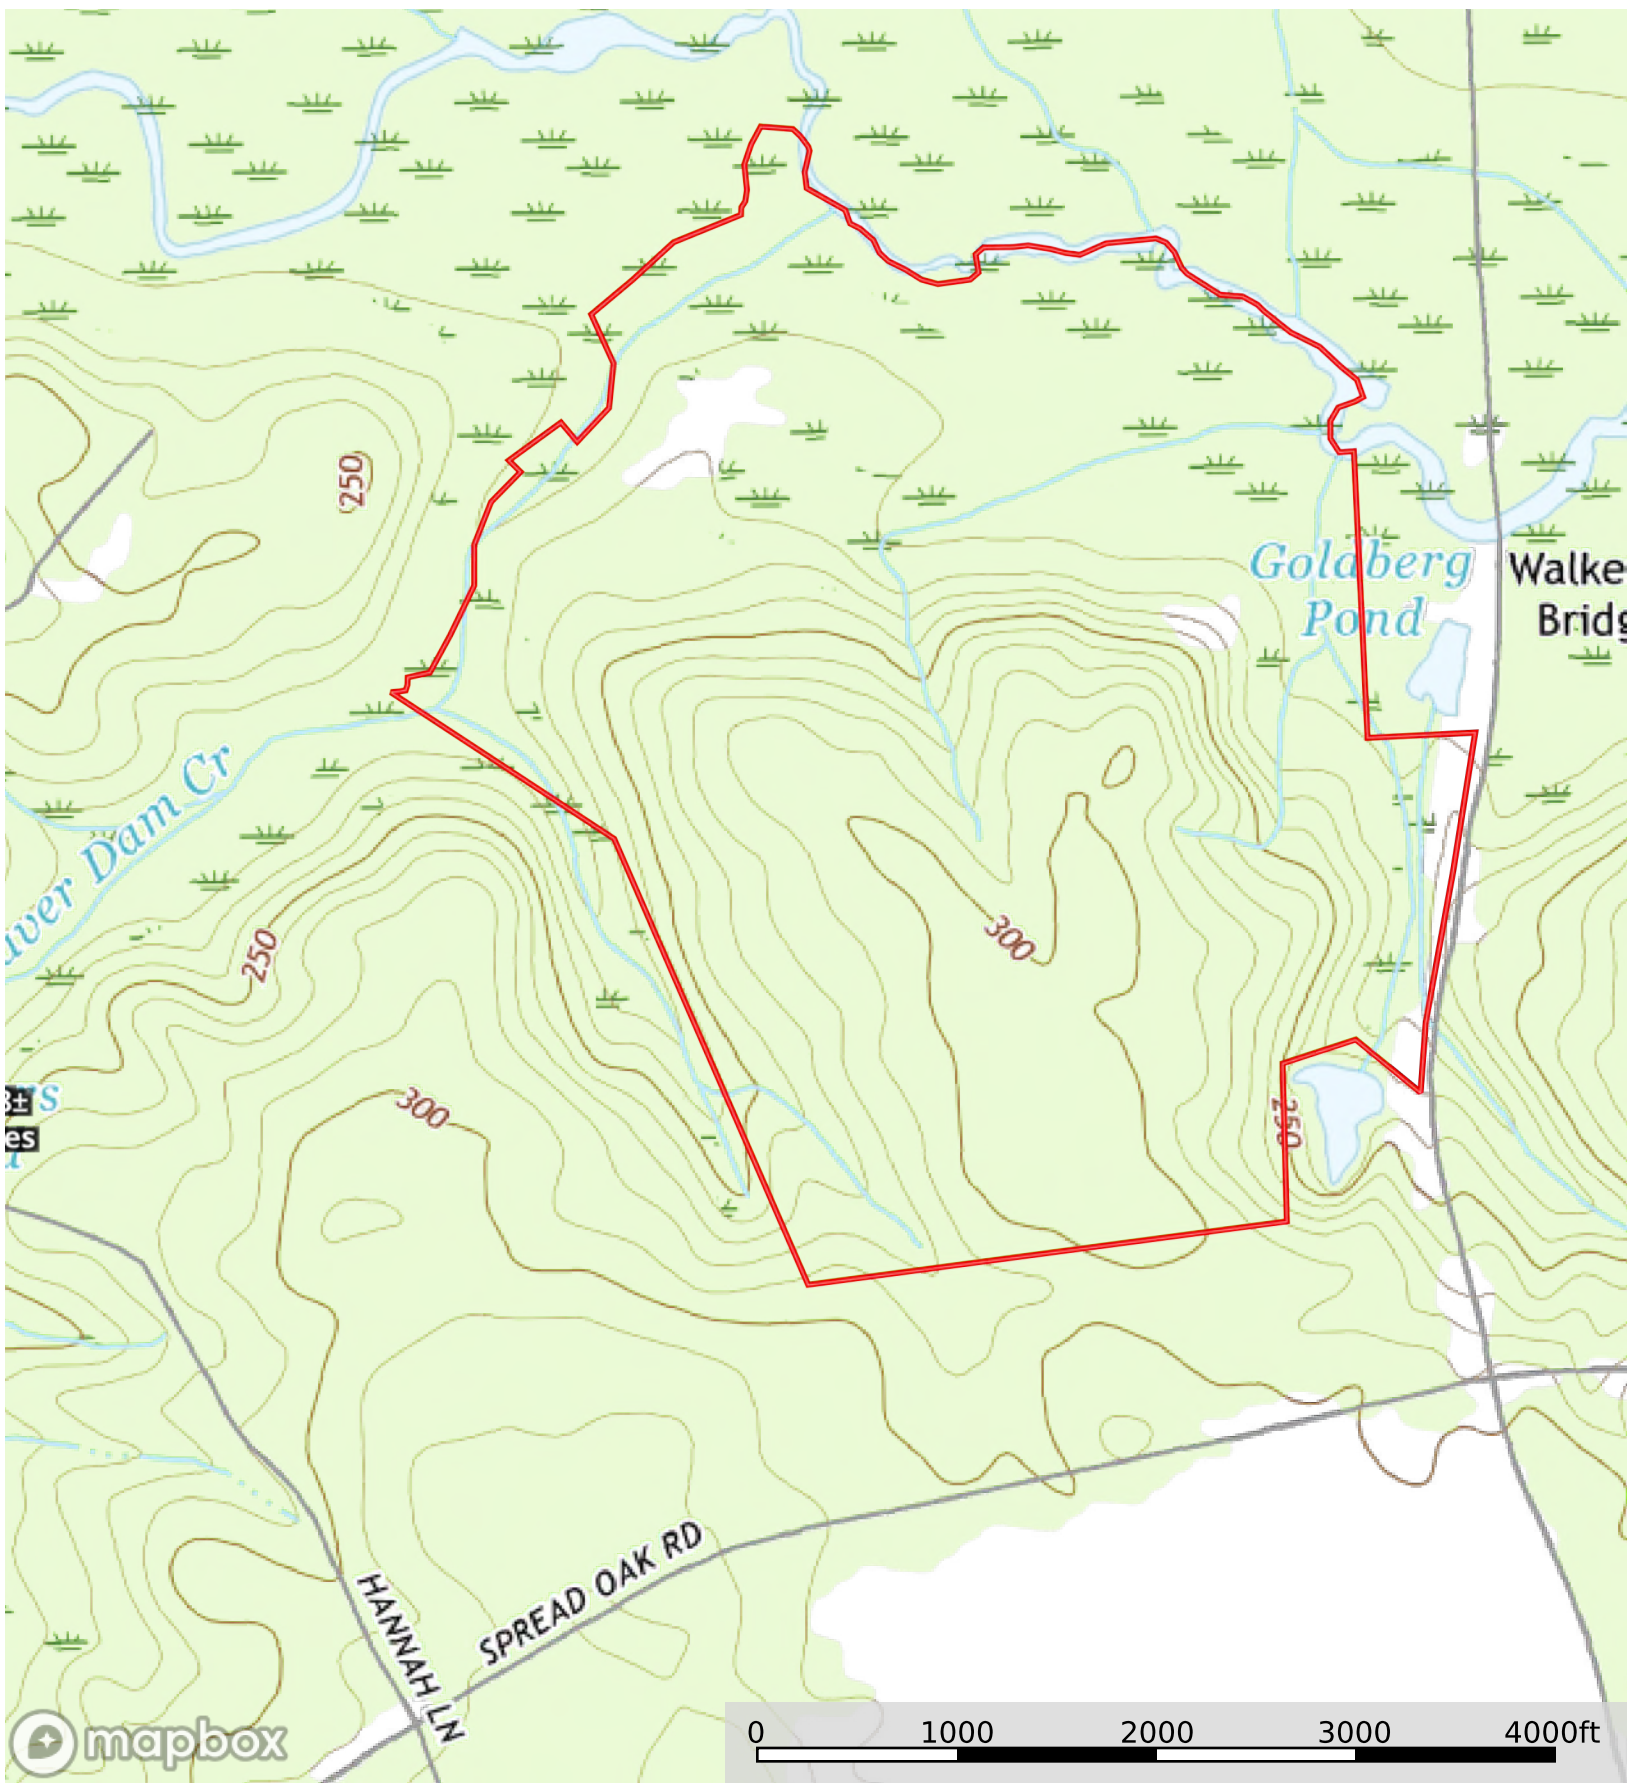

448+/- acs Story Mill Rd. & Spread Oak Rd.  
Burke County, Georgia, AC +/-

 Boundary