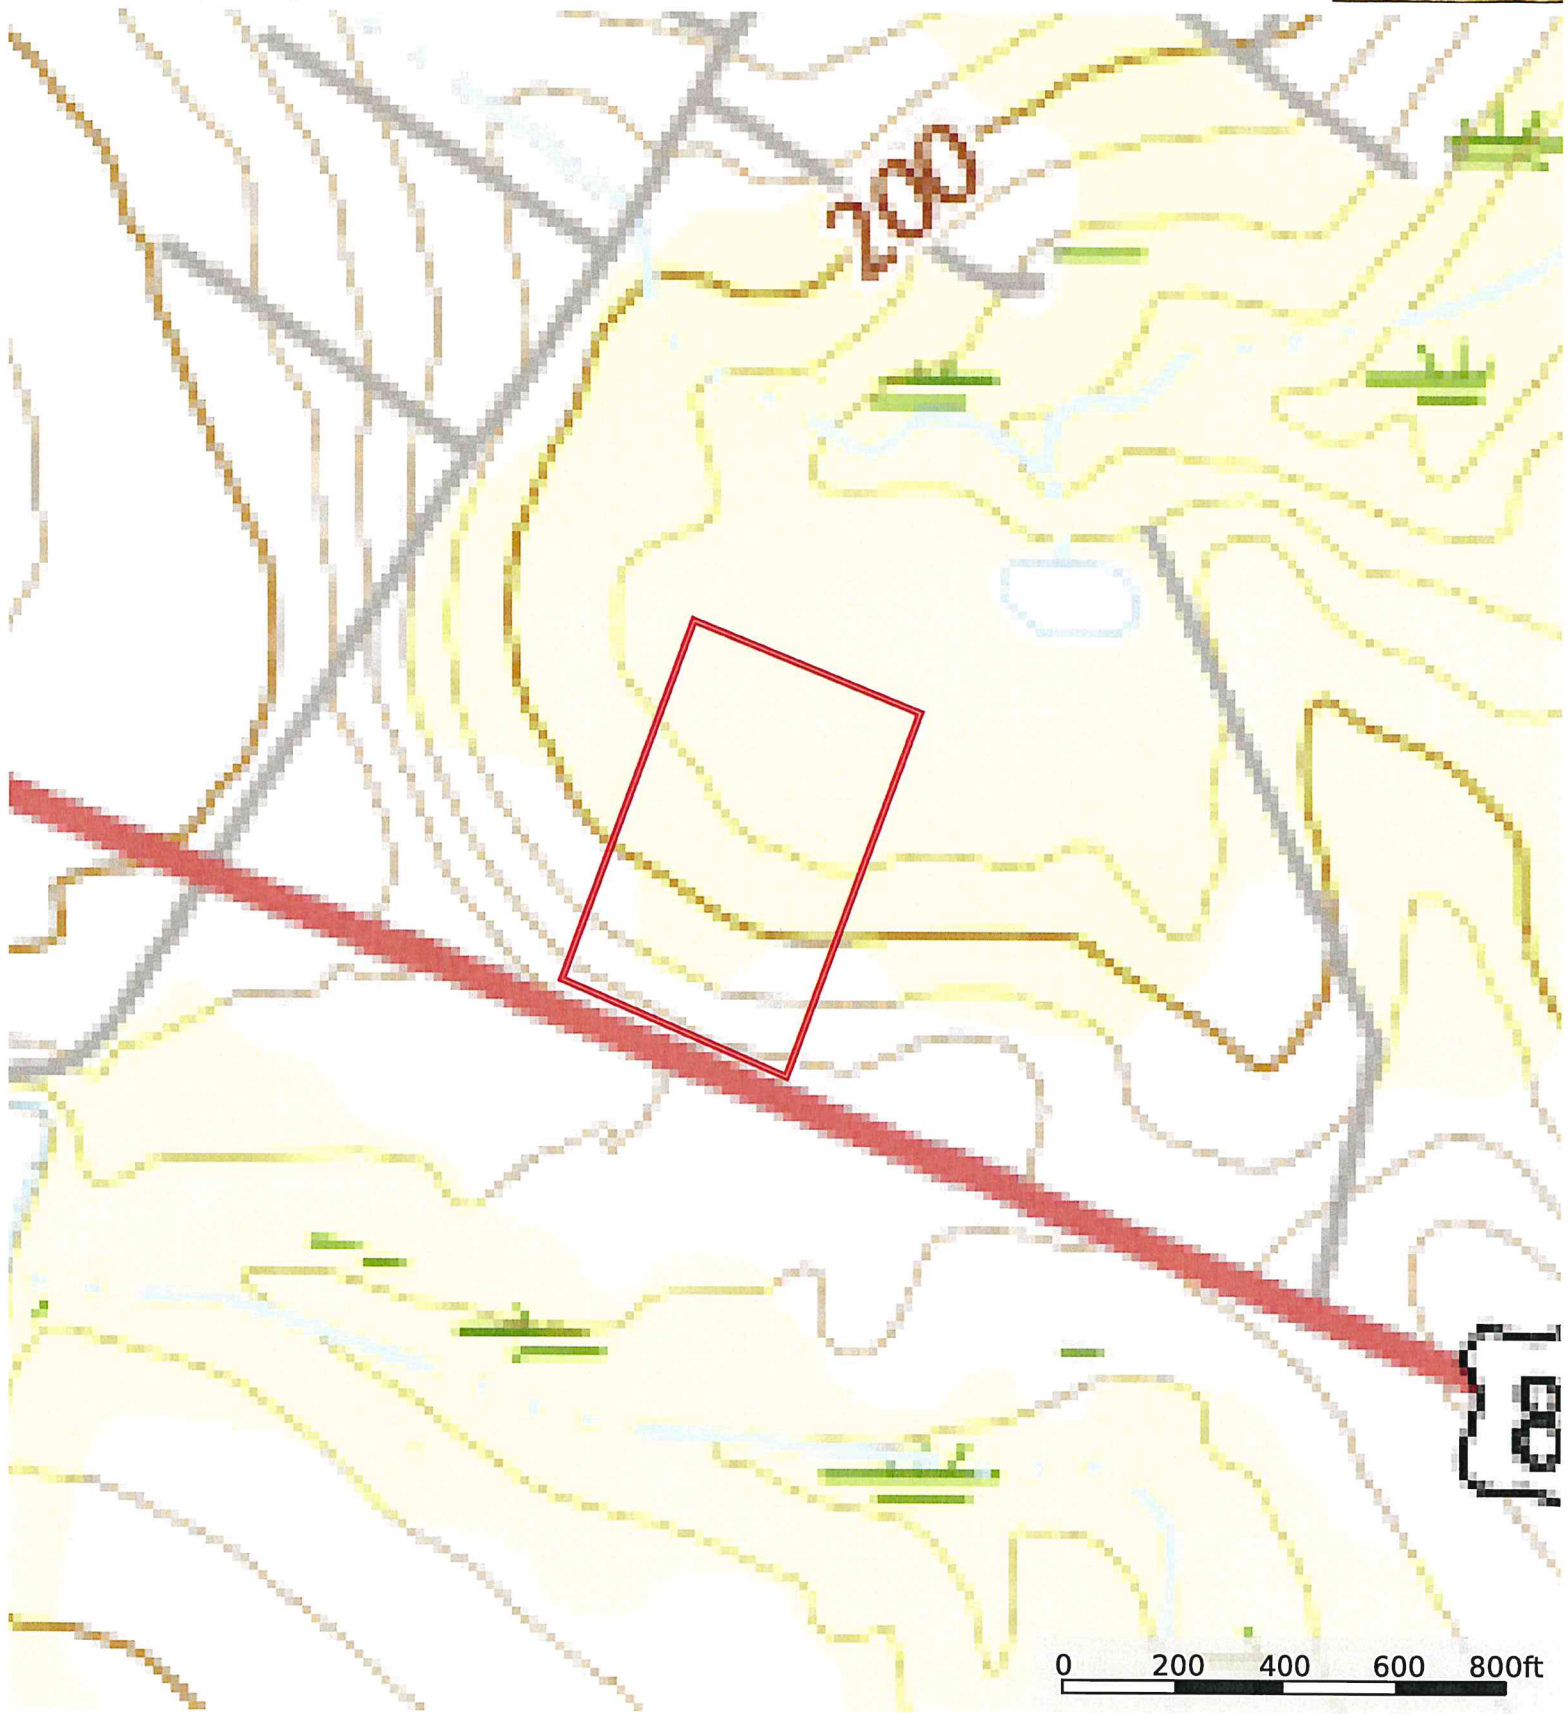

5+/- acres on Hwy 80 E.  
Bulloch County, Georgia, AC +/-

PLANTATION PROPERTIES  
&  
LAND INVESTMENTS, LLC

Boundary

Jason Williams

P: 912-764-LAND(5263) or 1-833-GOT-LAND (468-5263)

info@landanddrivers.com