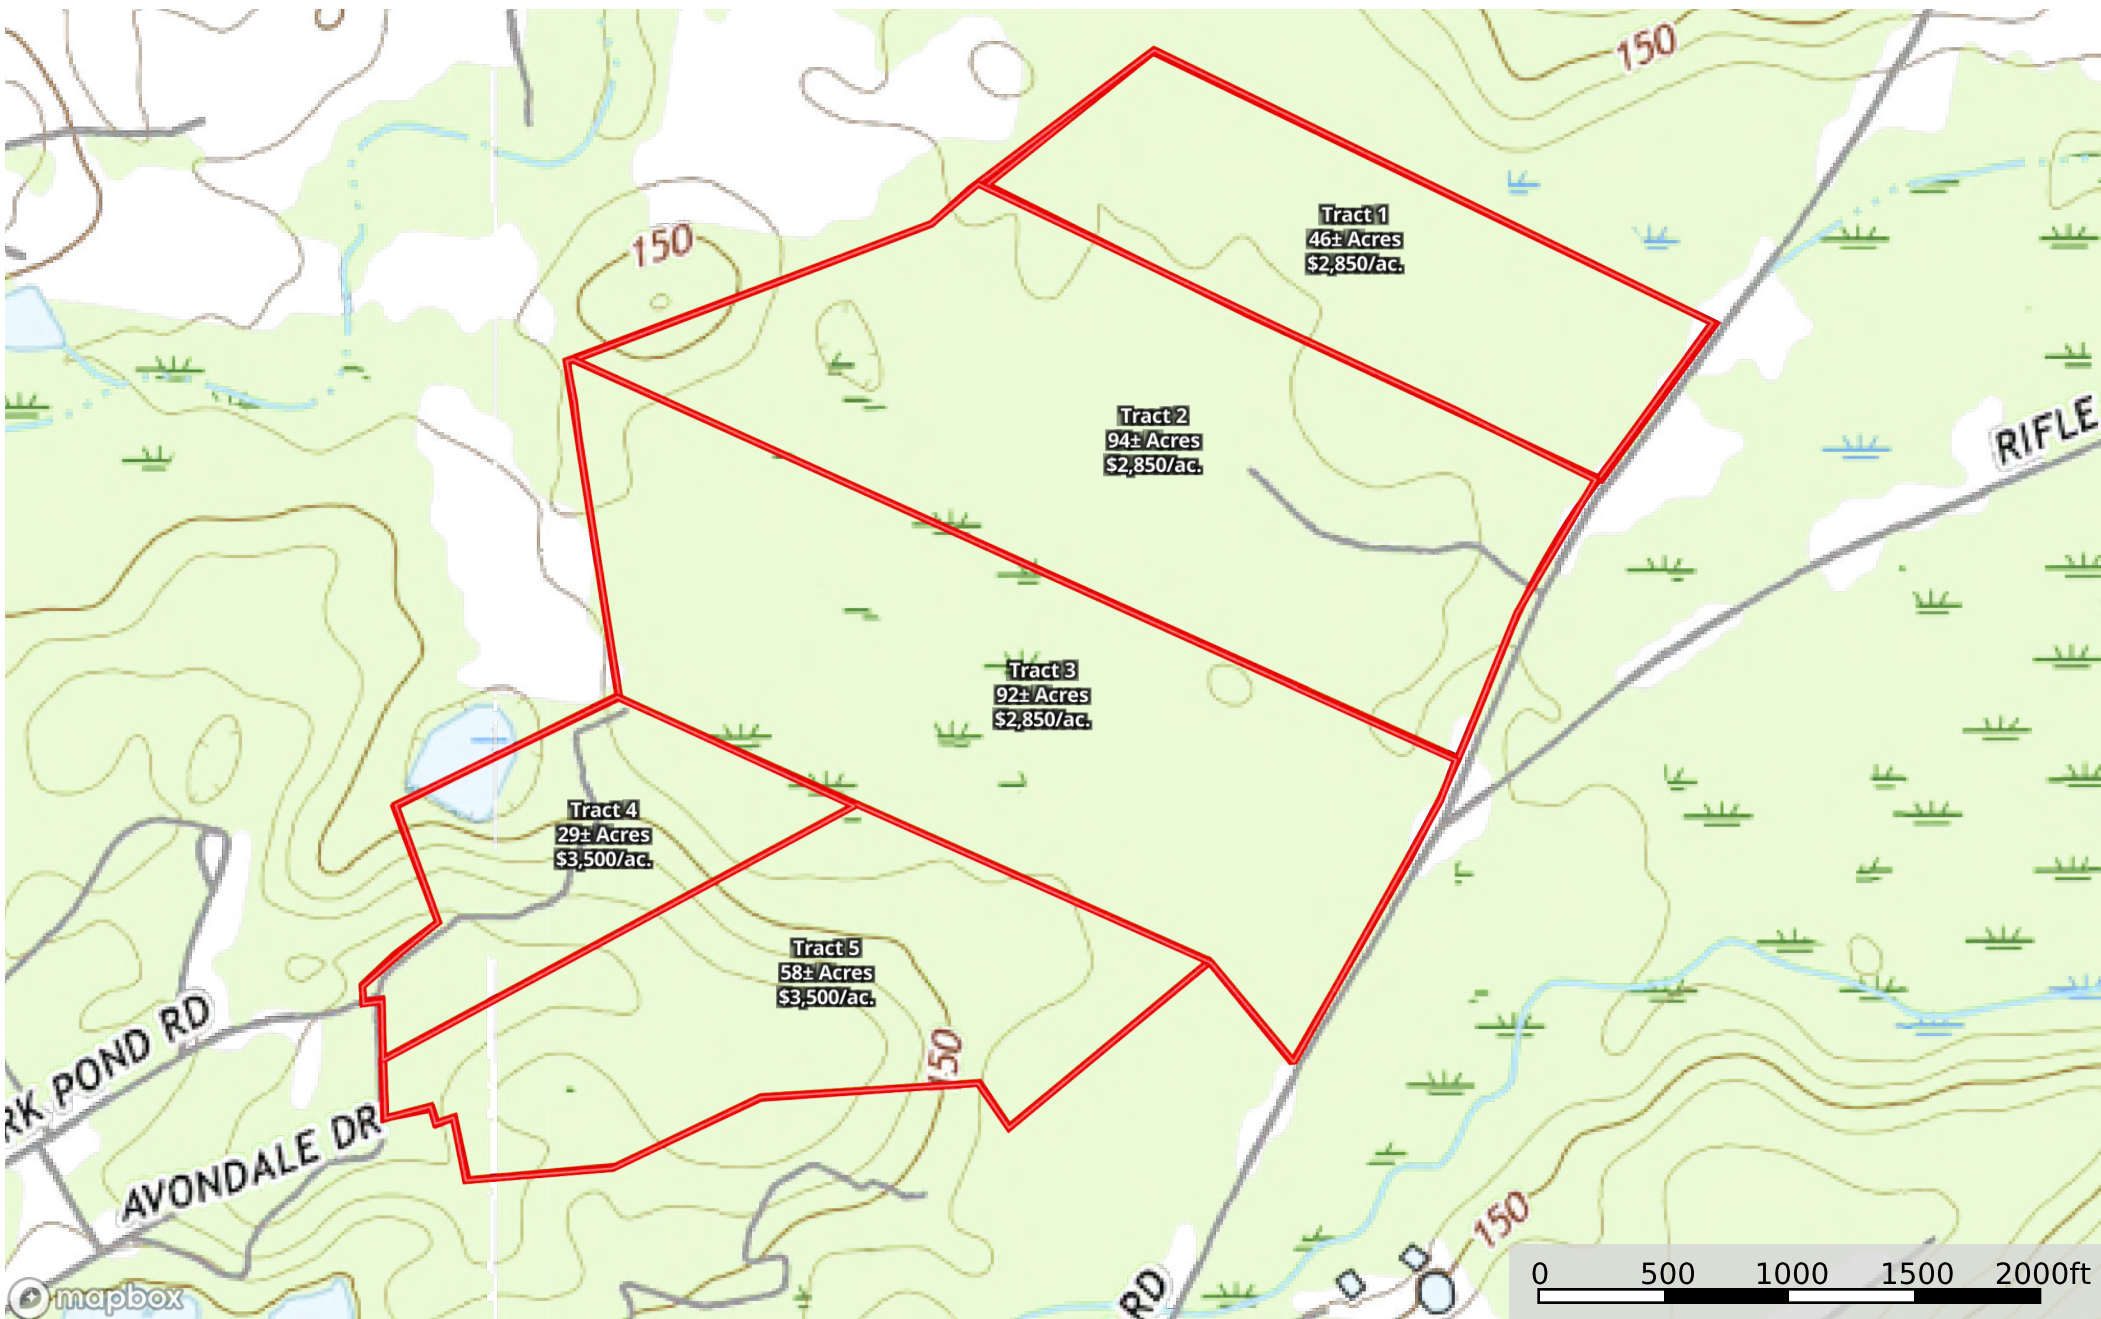

# 319+/- acres Friendship Rd & Cork Pond Rd. - Divided

Screven County, Georgia, AC +/-

Boundary 1