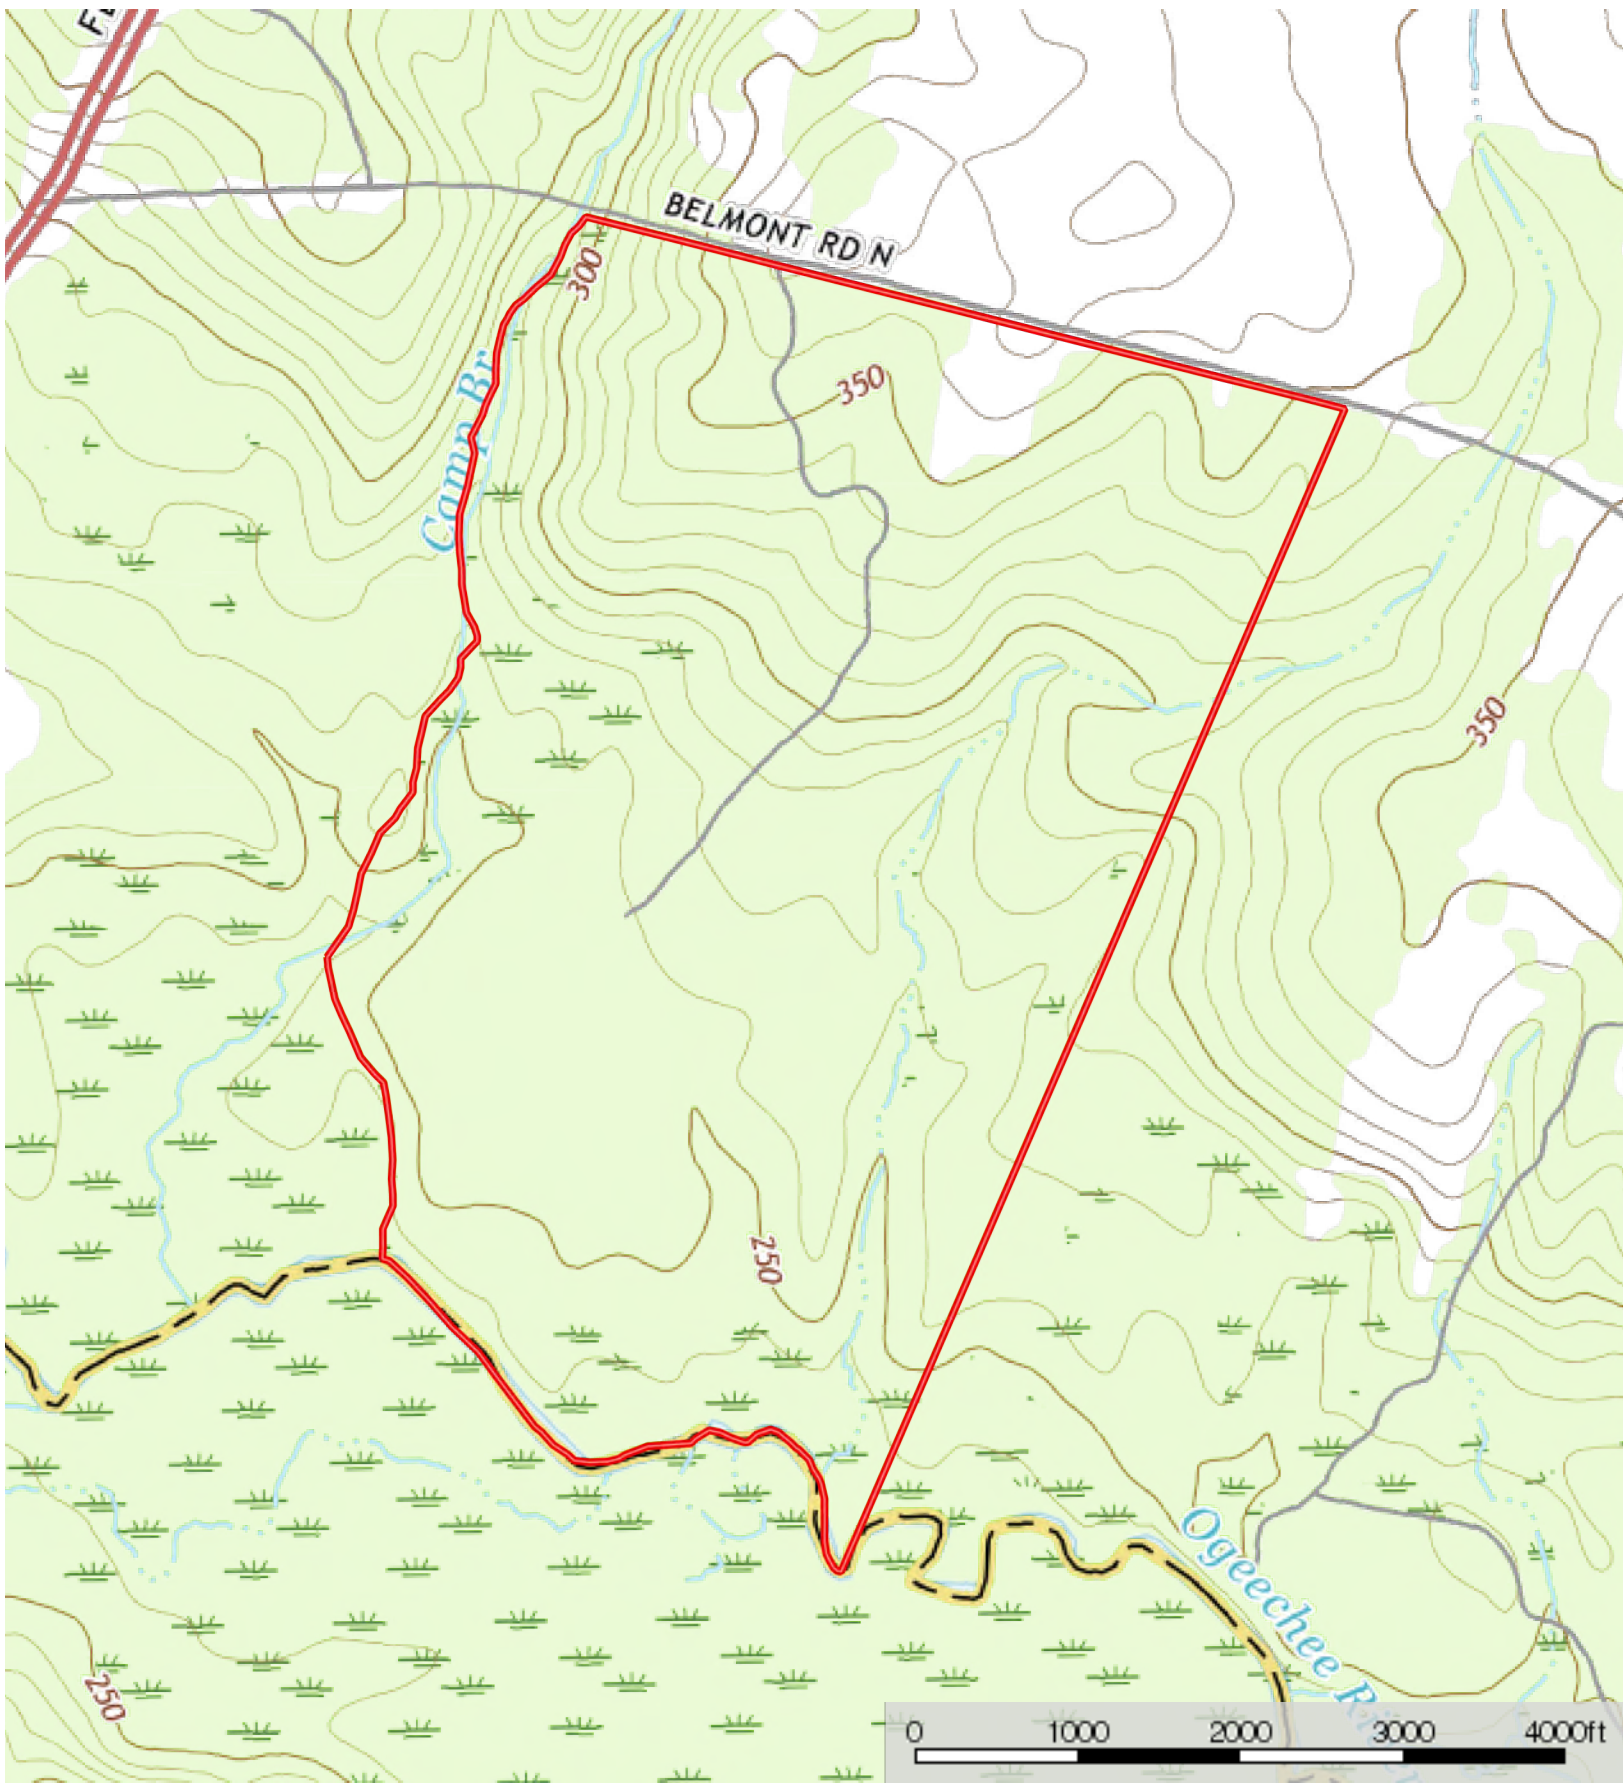

553+/- acres on Belmont Rd. - Hardeman South Tract

Jefferson County, Georgia, AC +/-

□ Boundary