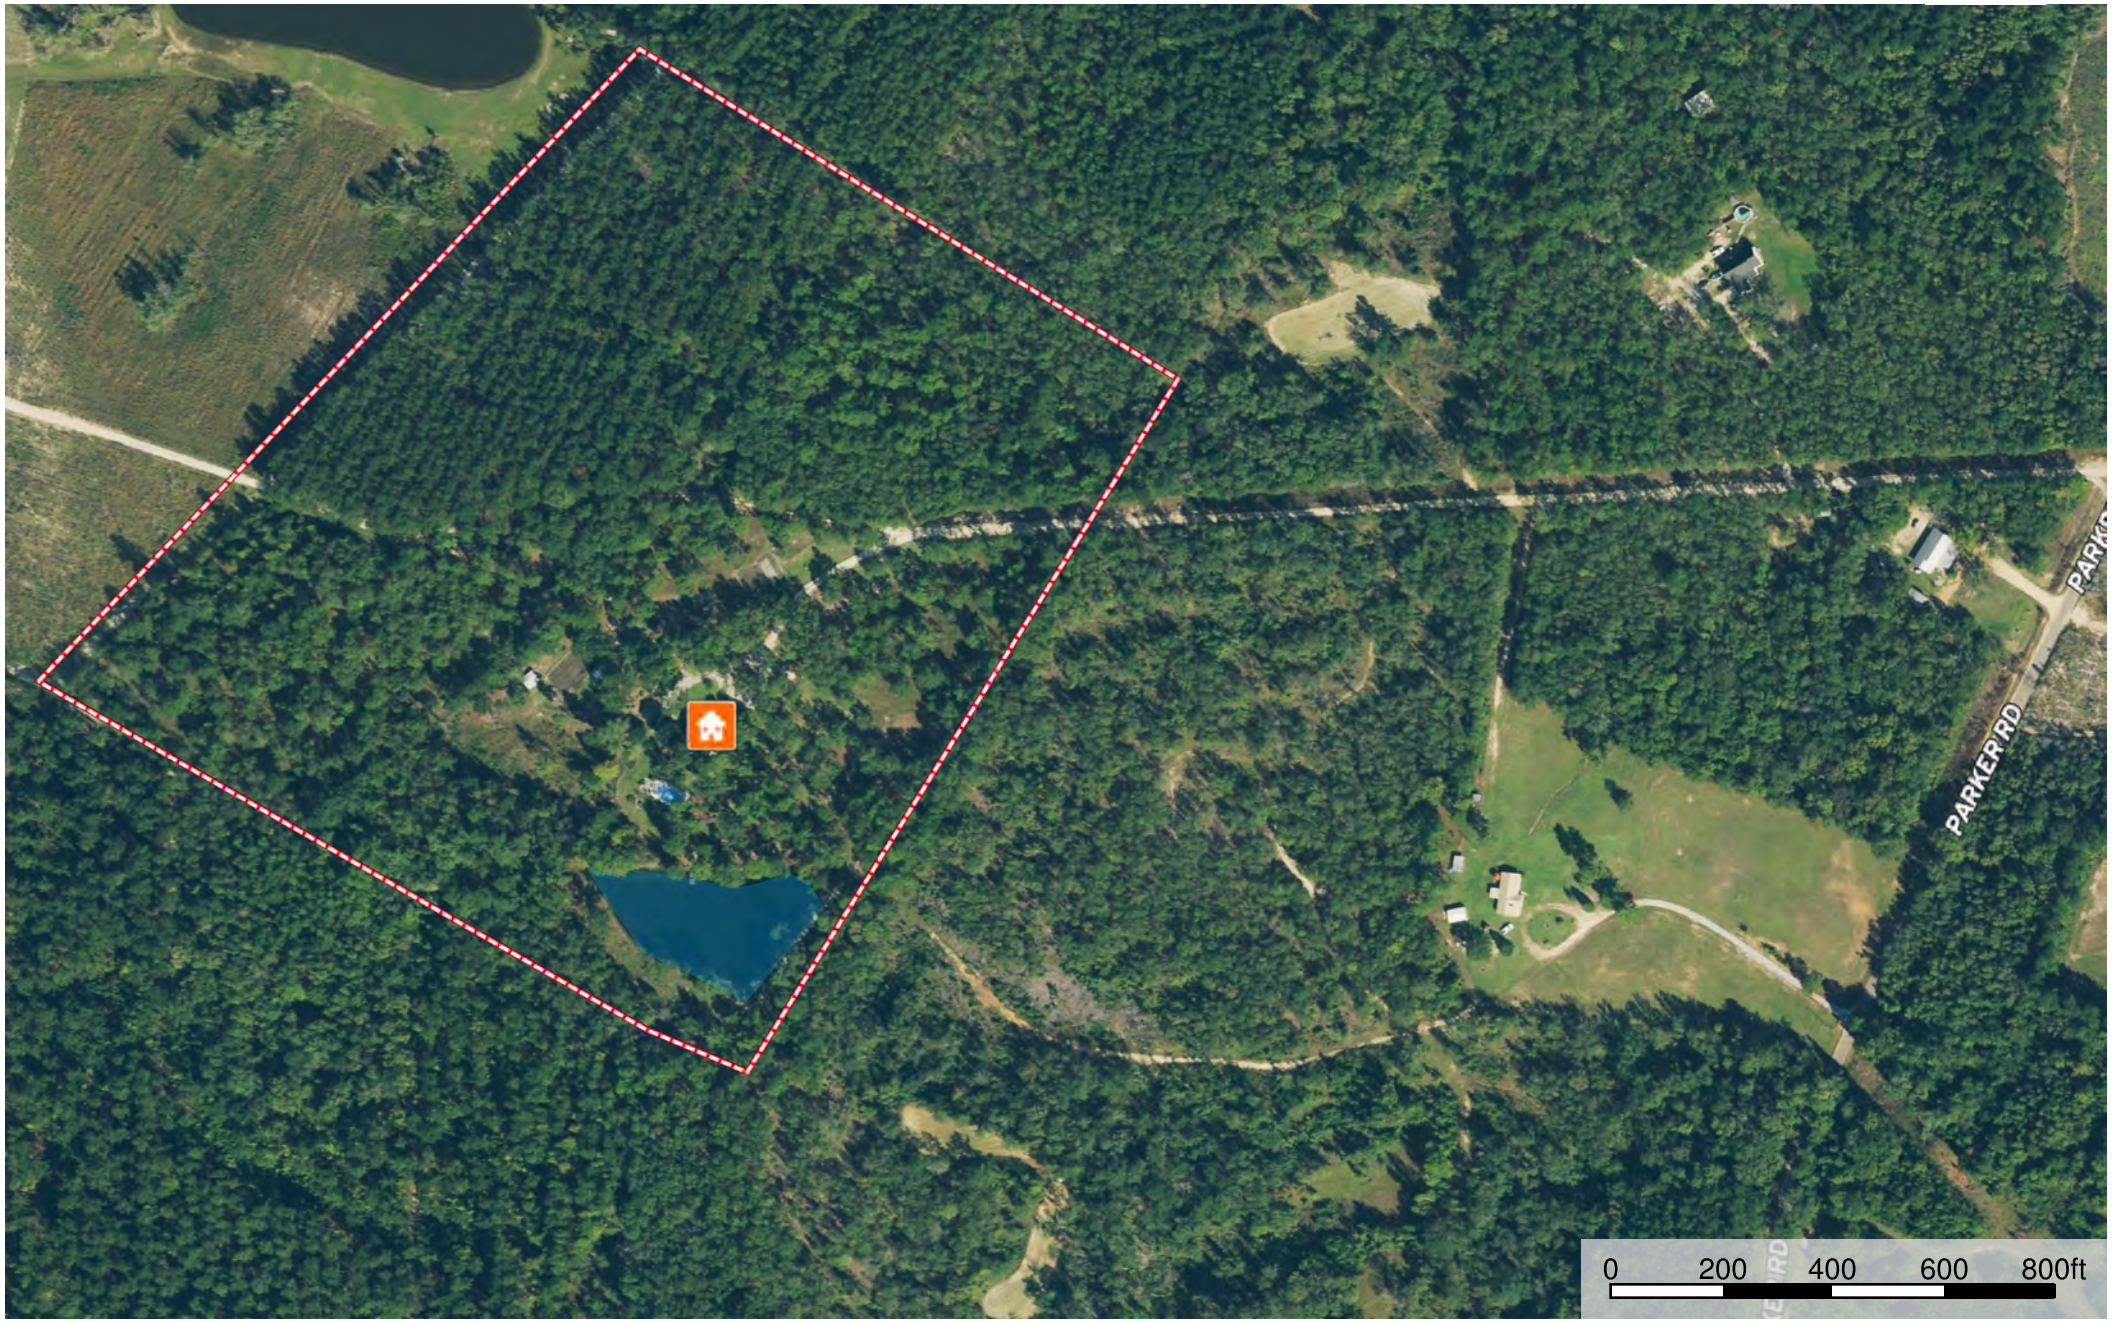

643 Parker Rd 32 acres
Screven County, Georgia, 32 AC +/-

-  House
-  Pond / Tank
-  Boundary