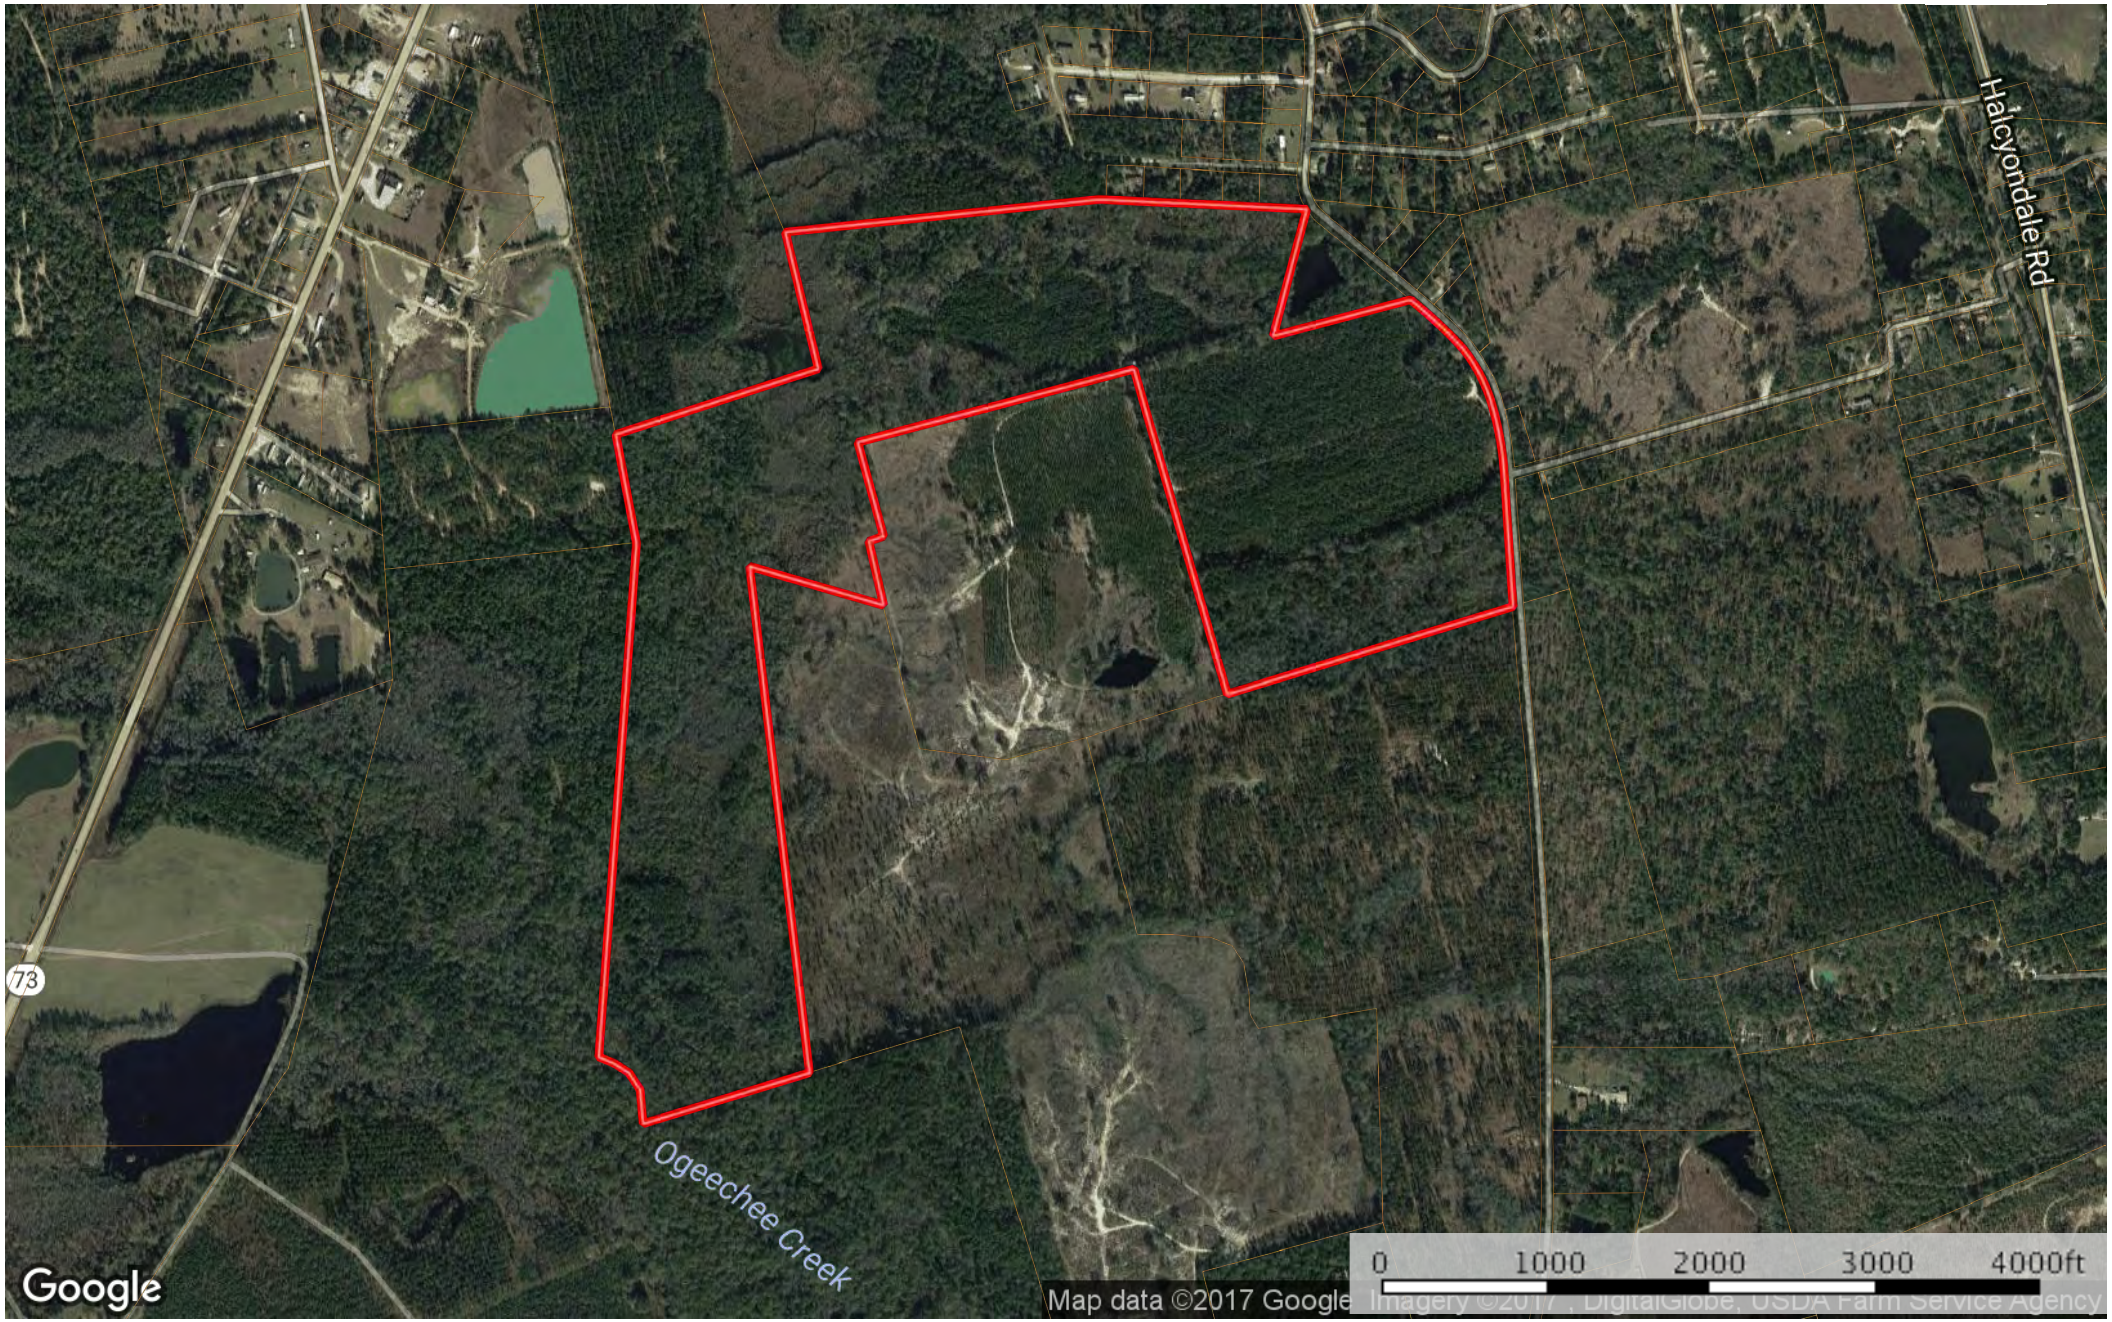

Big hill timber #1

Screven County, Georgia, 198 AC +/-

 Boundary