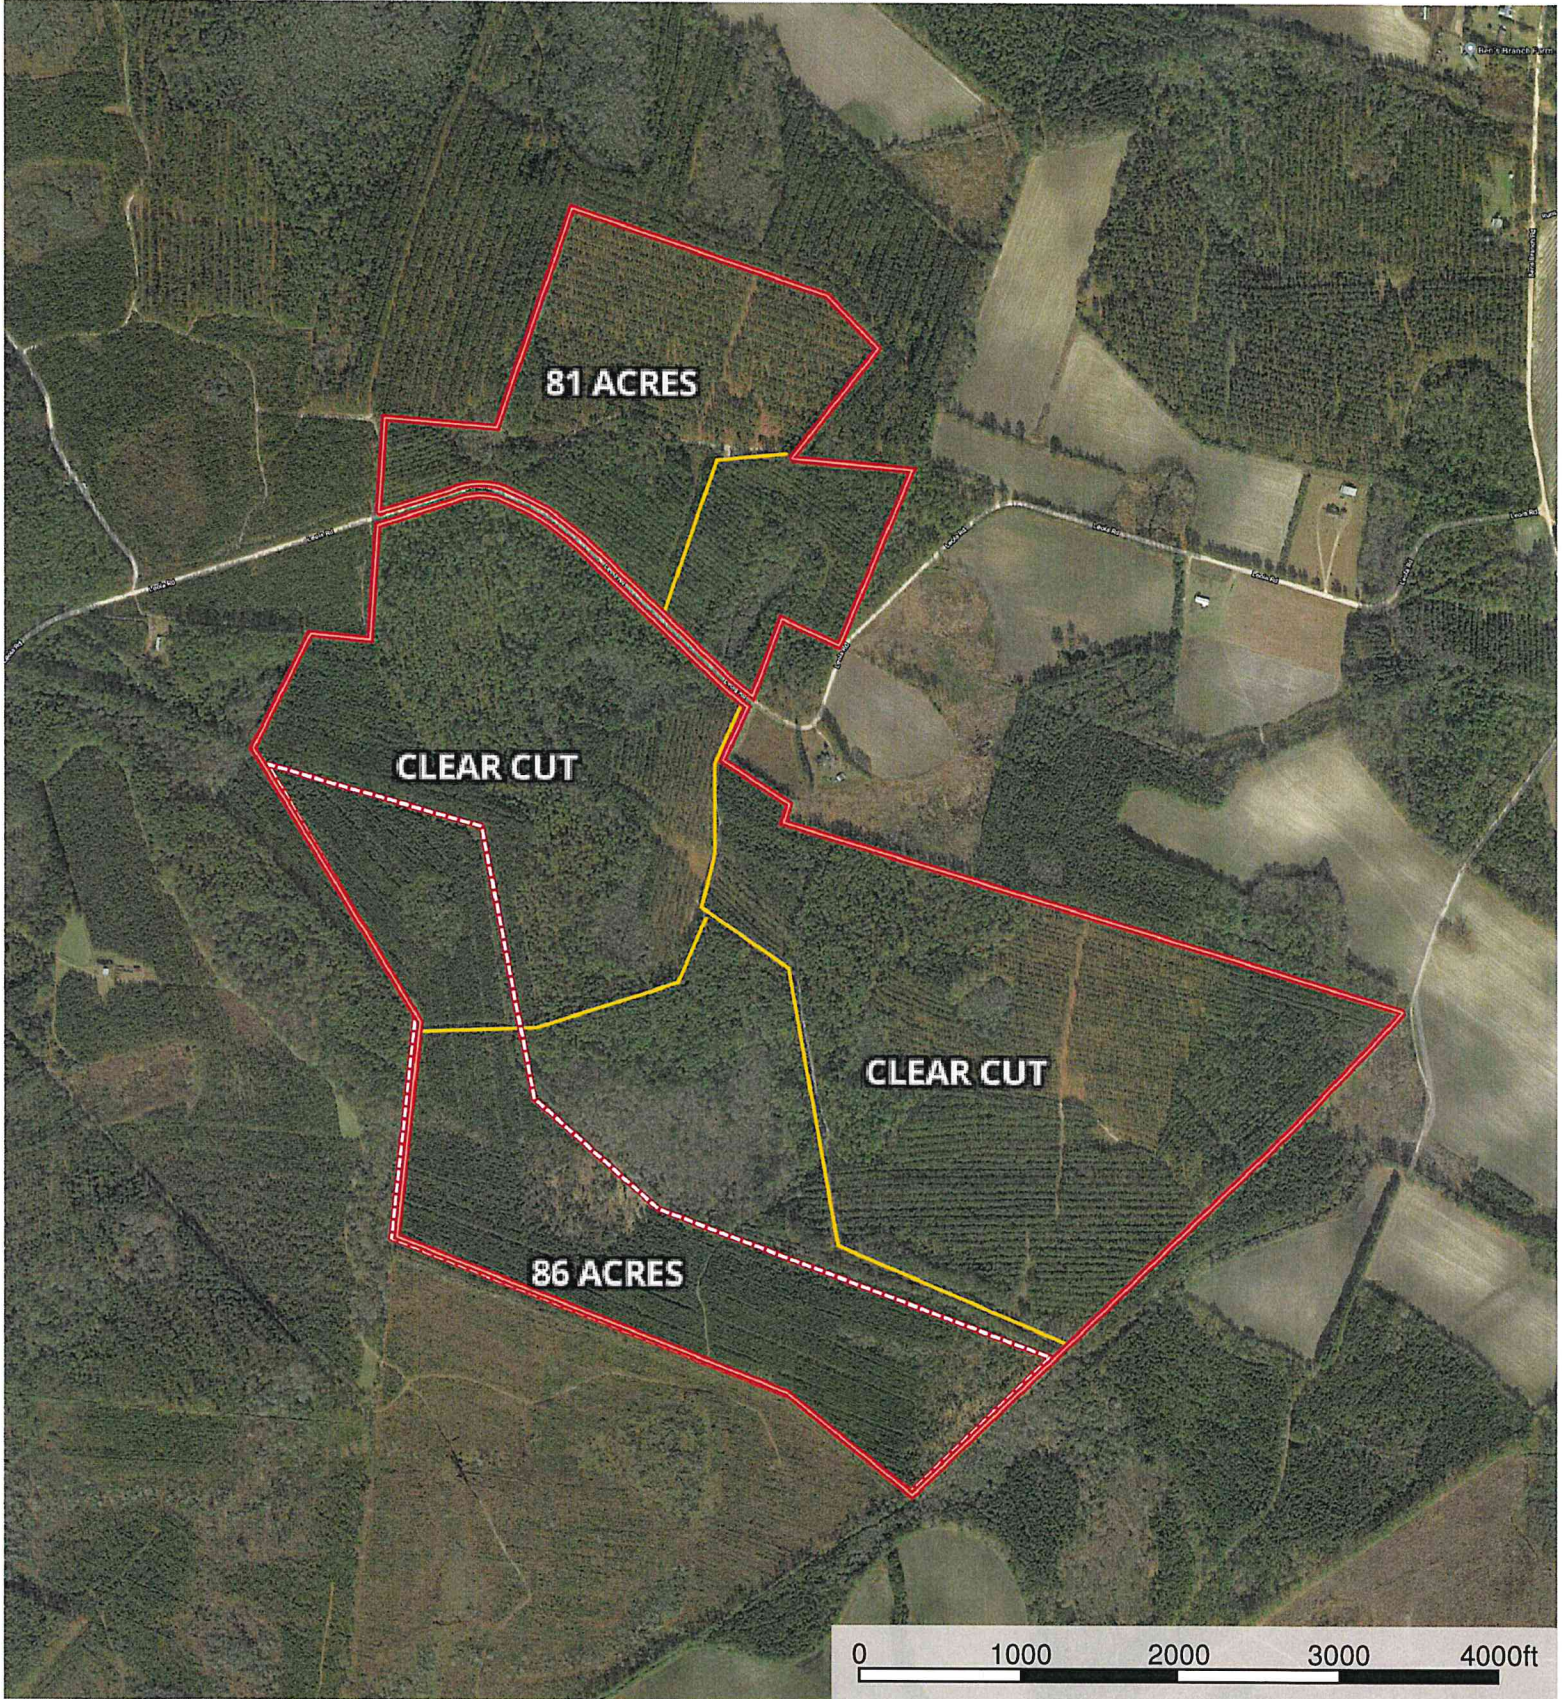

leola rd

Screven County, Georgia, 437 AC +/-

Primary Road Boundary Boundary