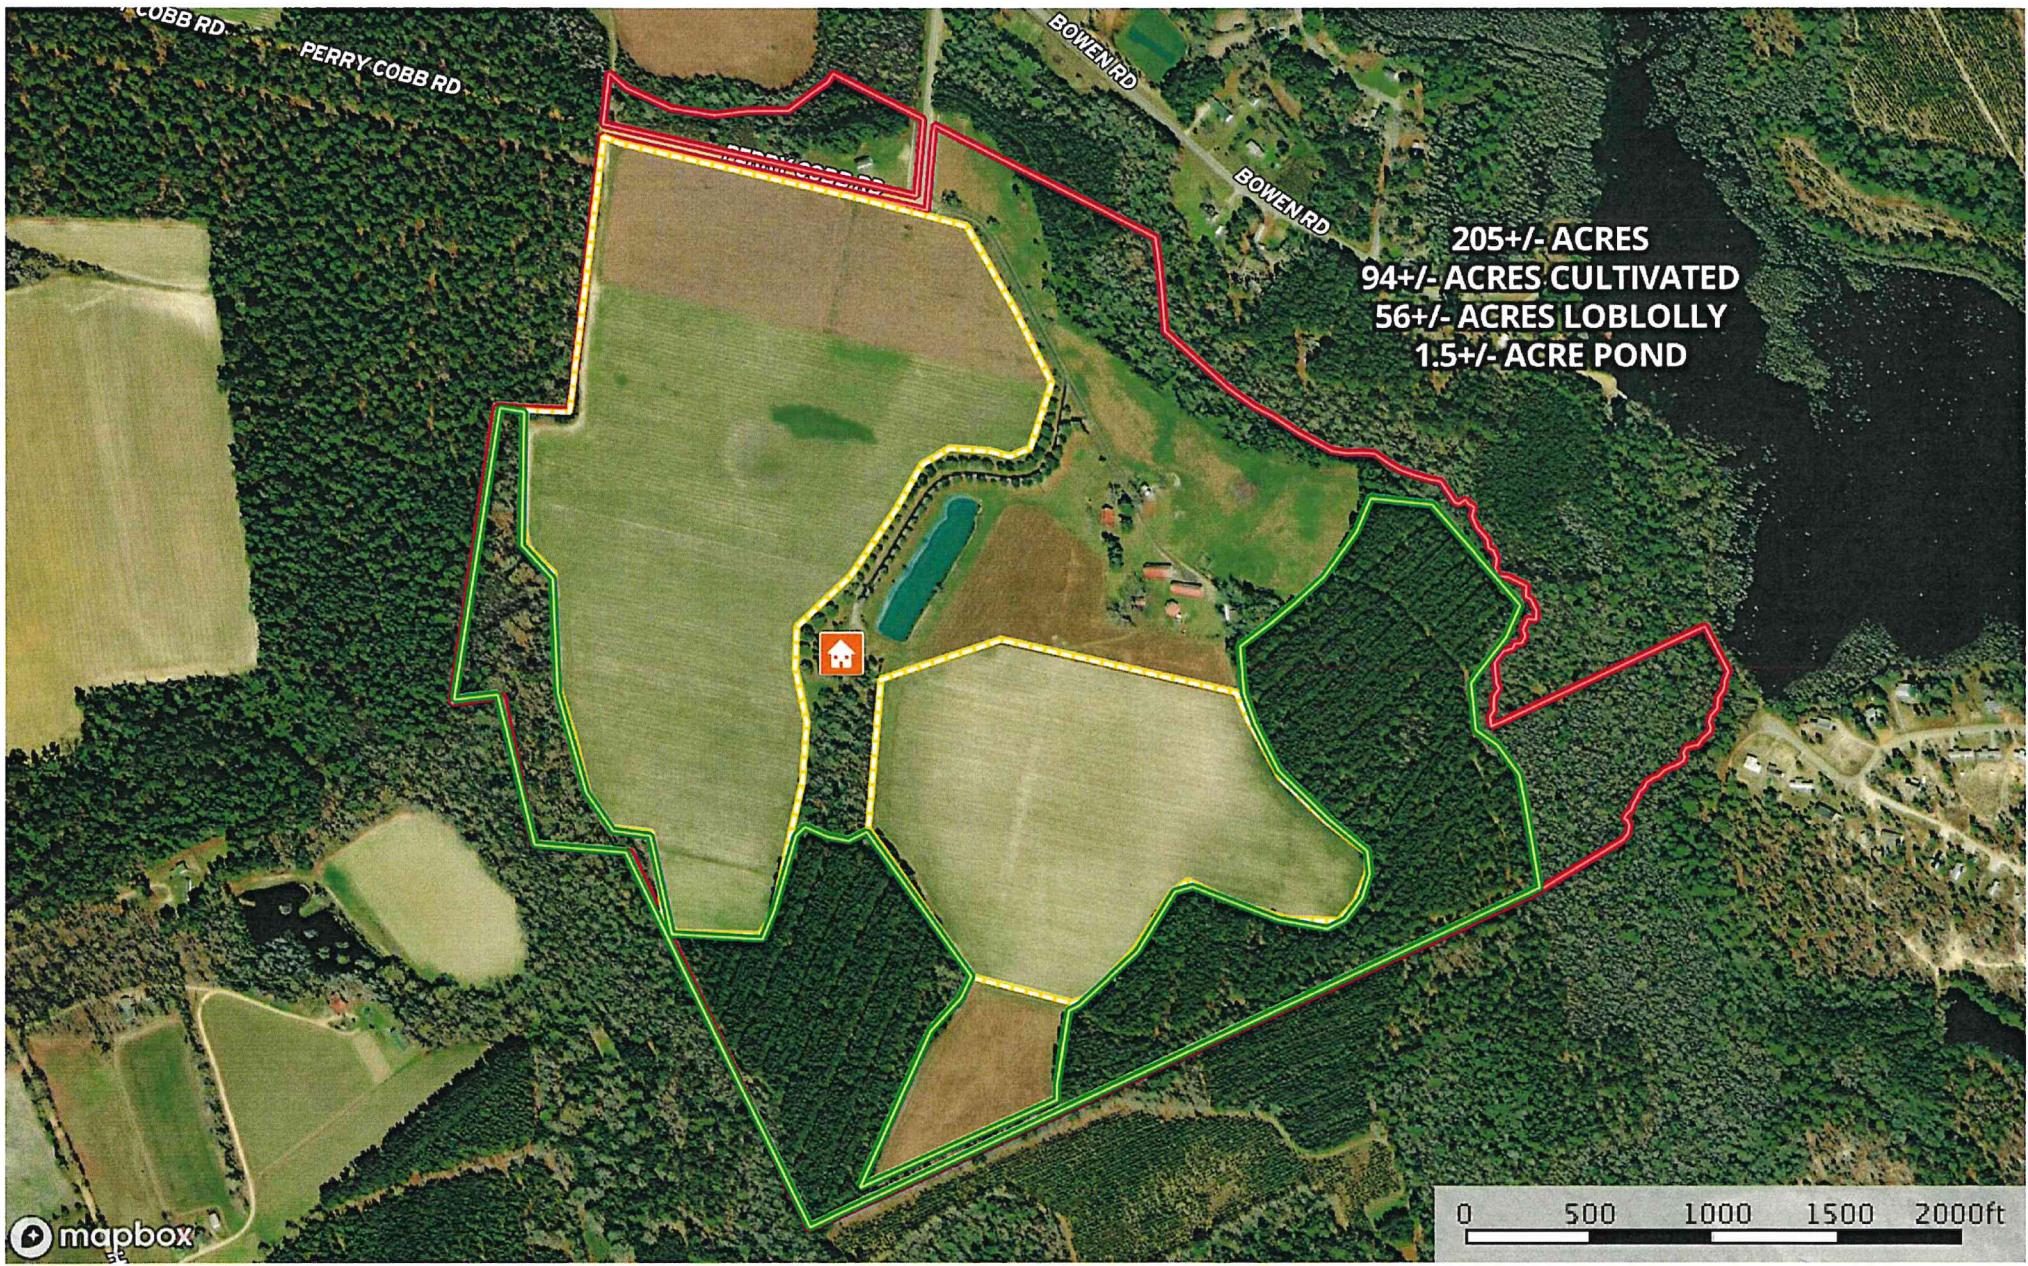

205+/- Dry Dock Road  
Candler County, Georgia, 205 AC +/-

205+/- ACRES  
94+/- ACRES CULTIVATED  
56+/- ACRES LOBLOLLY  
1.5+/- ACRE POND

- House
- Loblolly
- Cultivated Land
- Pond / Tank
- Boundary