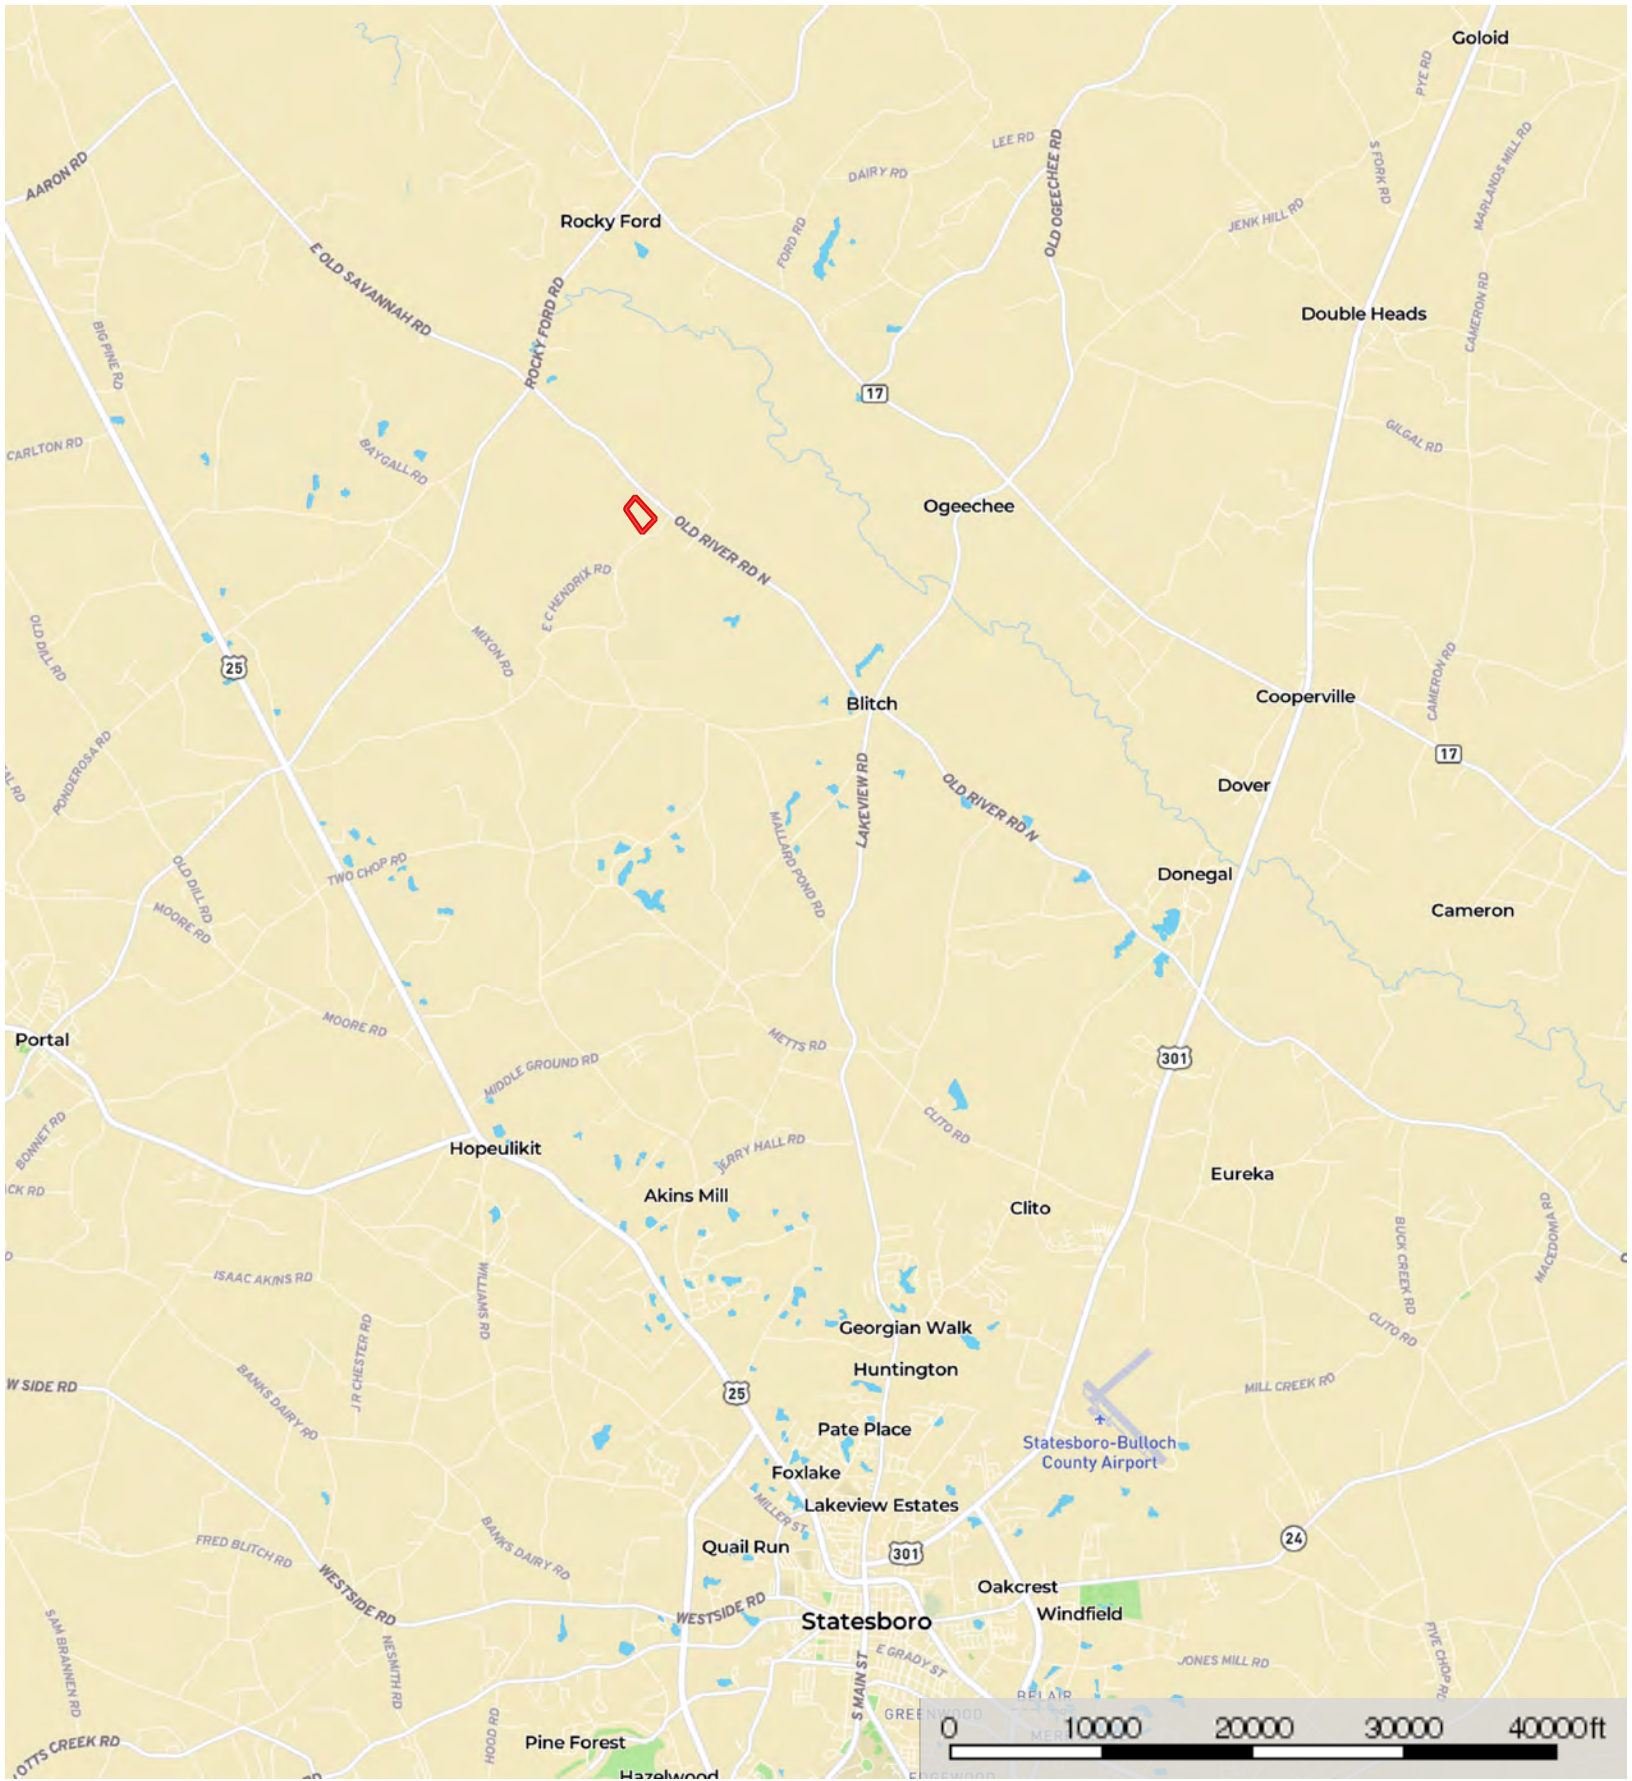

39+/- acs - 207 Crystal Rd.
Bulloch County, Georgia, AC +/-

Boundary