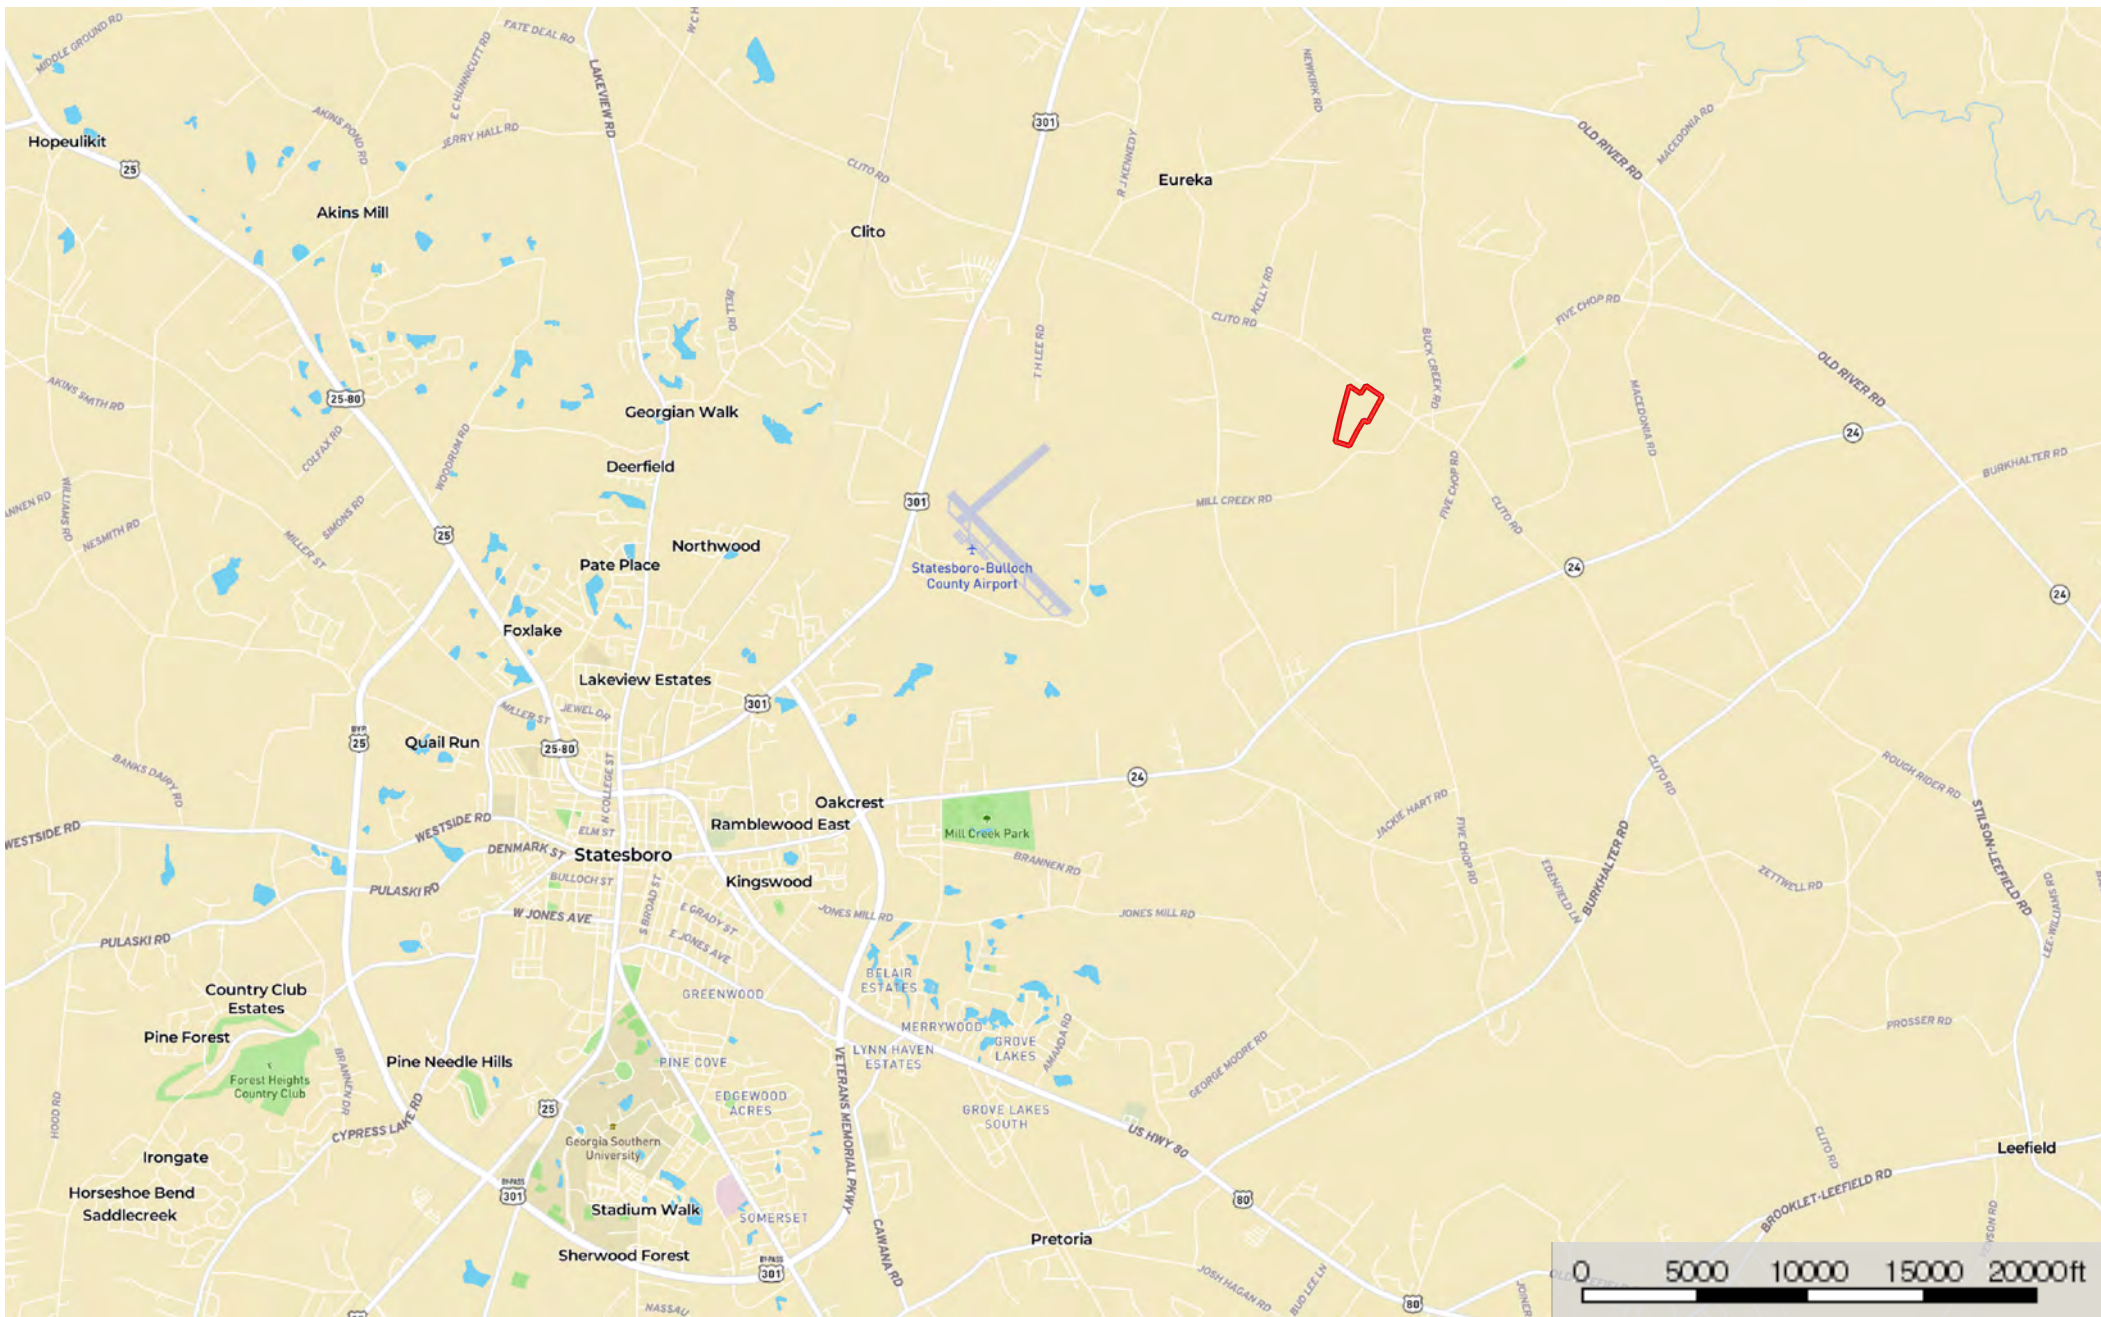

46+/- acres on Clito Rd.

Bulloch County, Georgia, AC +/-

 Boundary