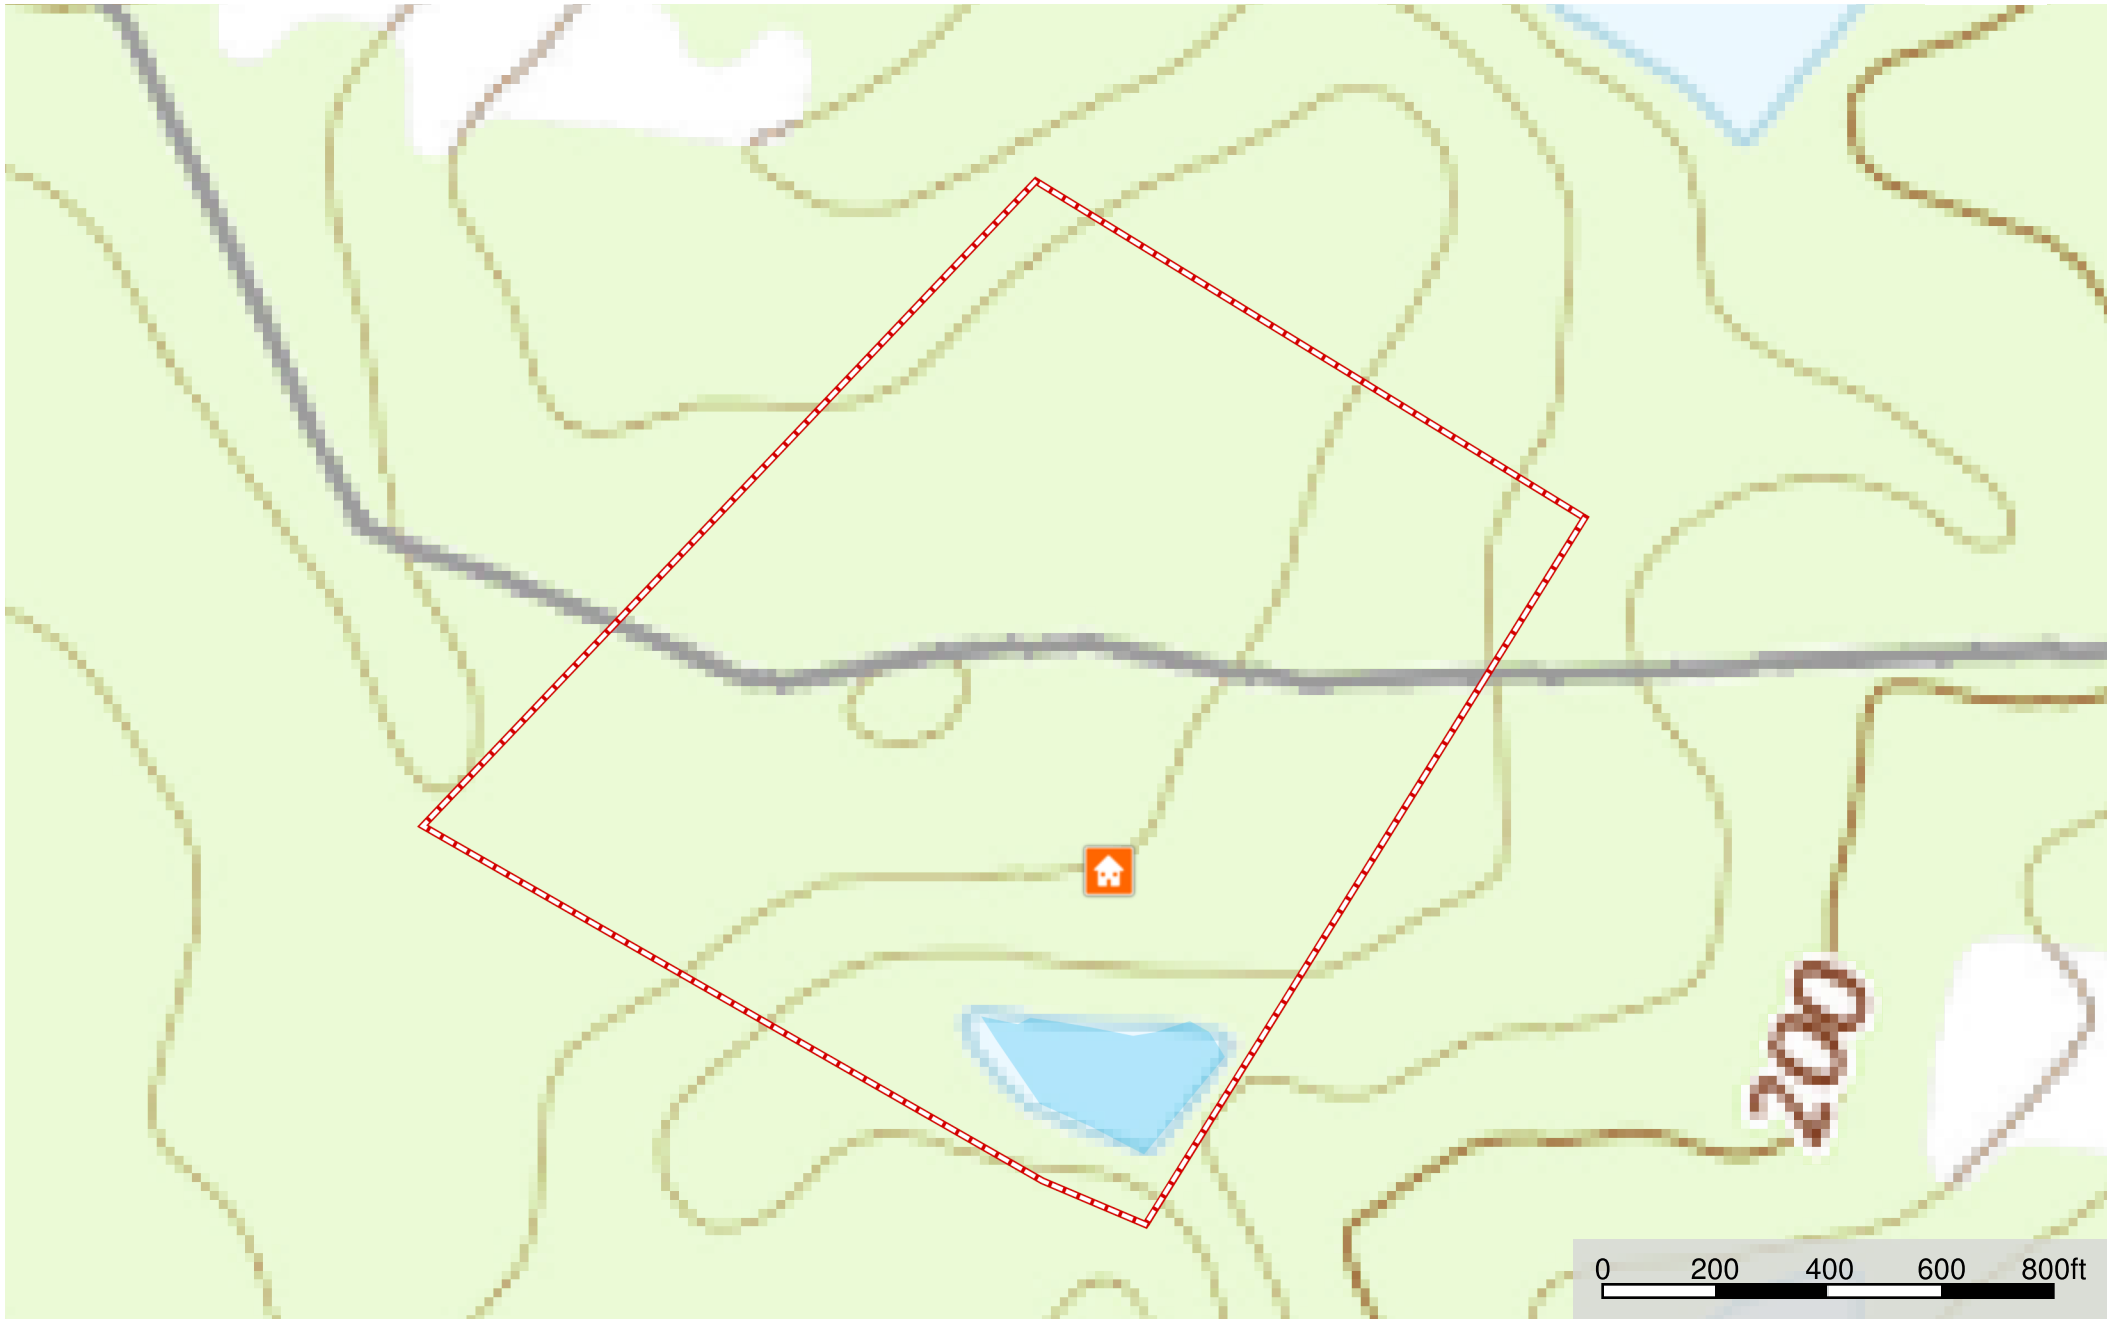

**643 Parker Rd 32 acres**  
Screven County, Georgia, 32 AC +/-

-  House
-  Pond / Tank
-  Boundary