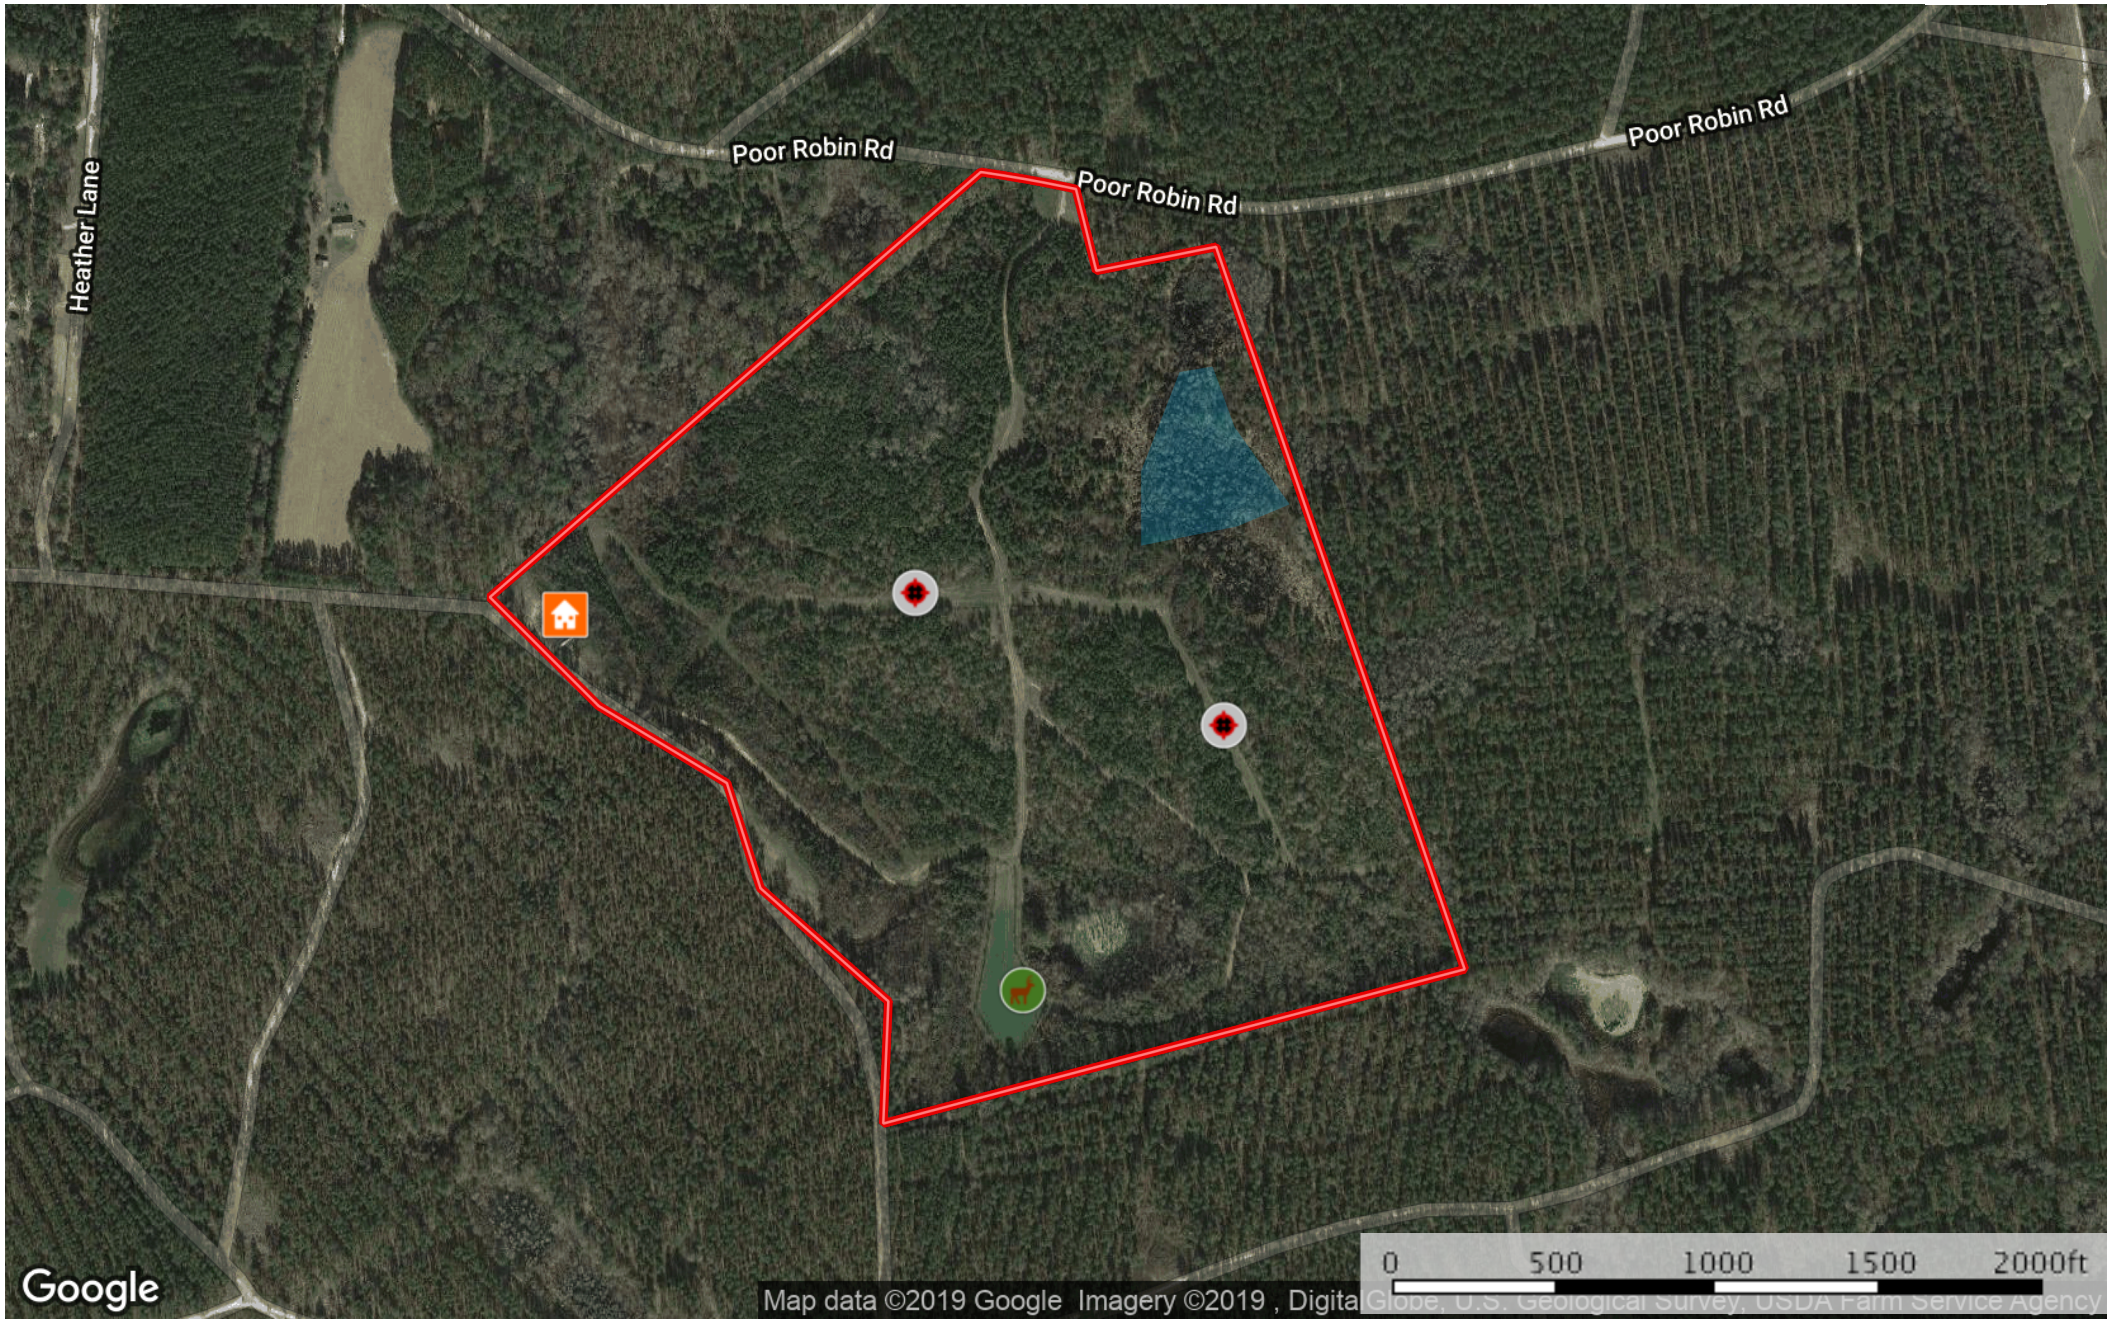

# Poor Robin

Screven County, Georgia, 79 AC +/-

-  House
-  Feeder
-  Blind
-  Pond / Tank
-  Boundary