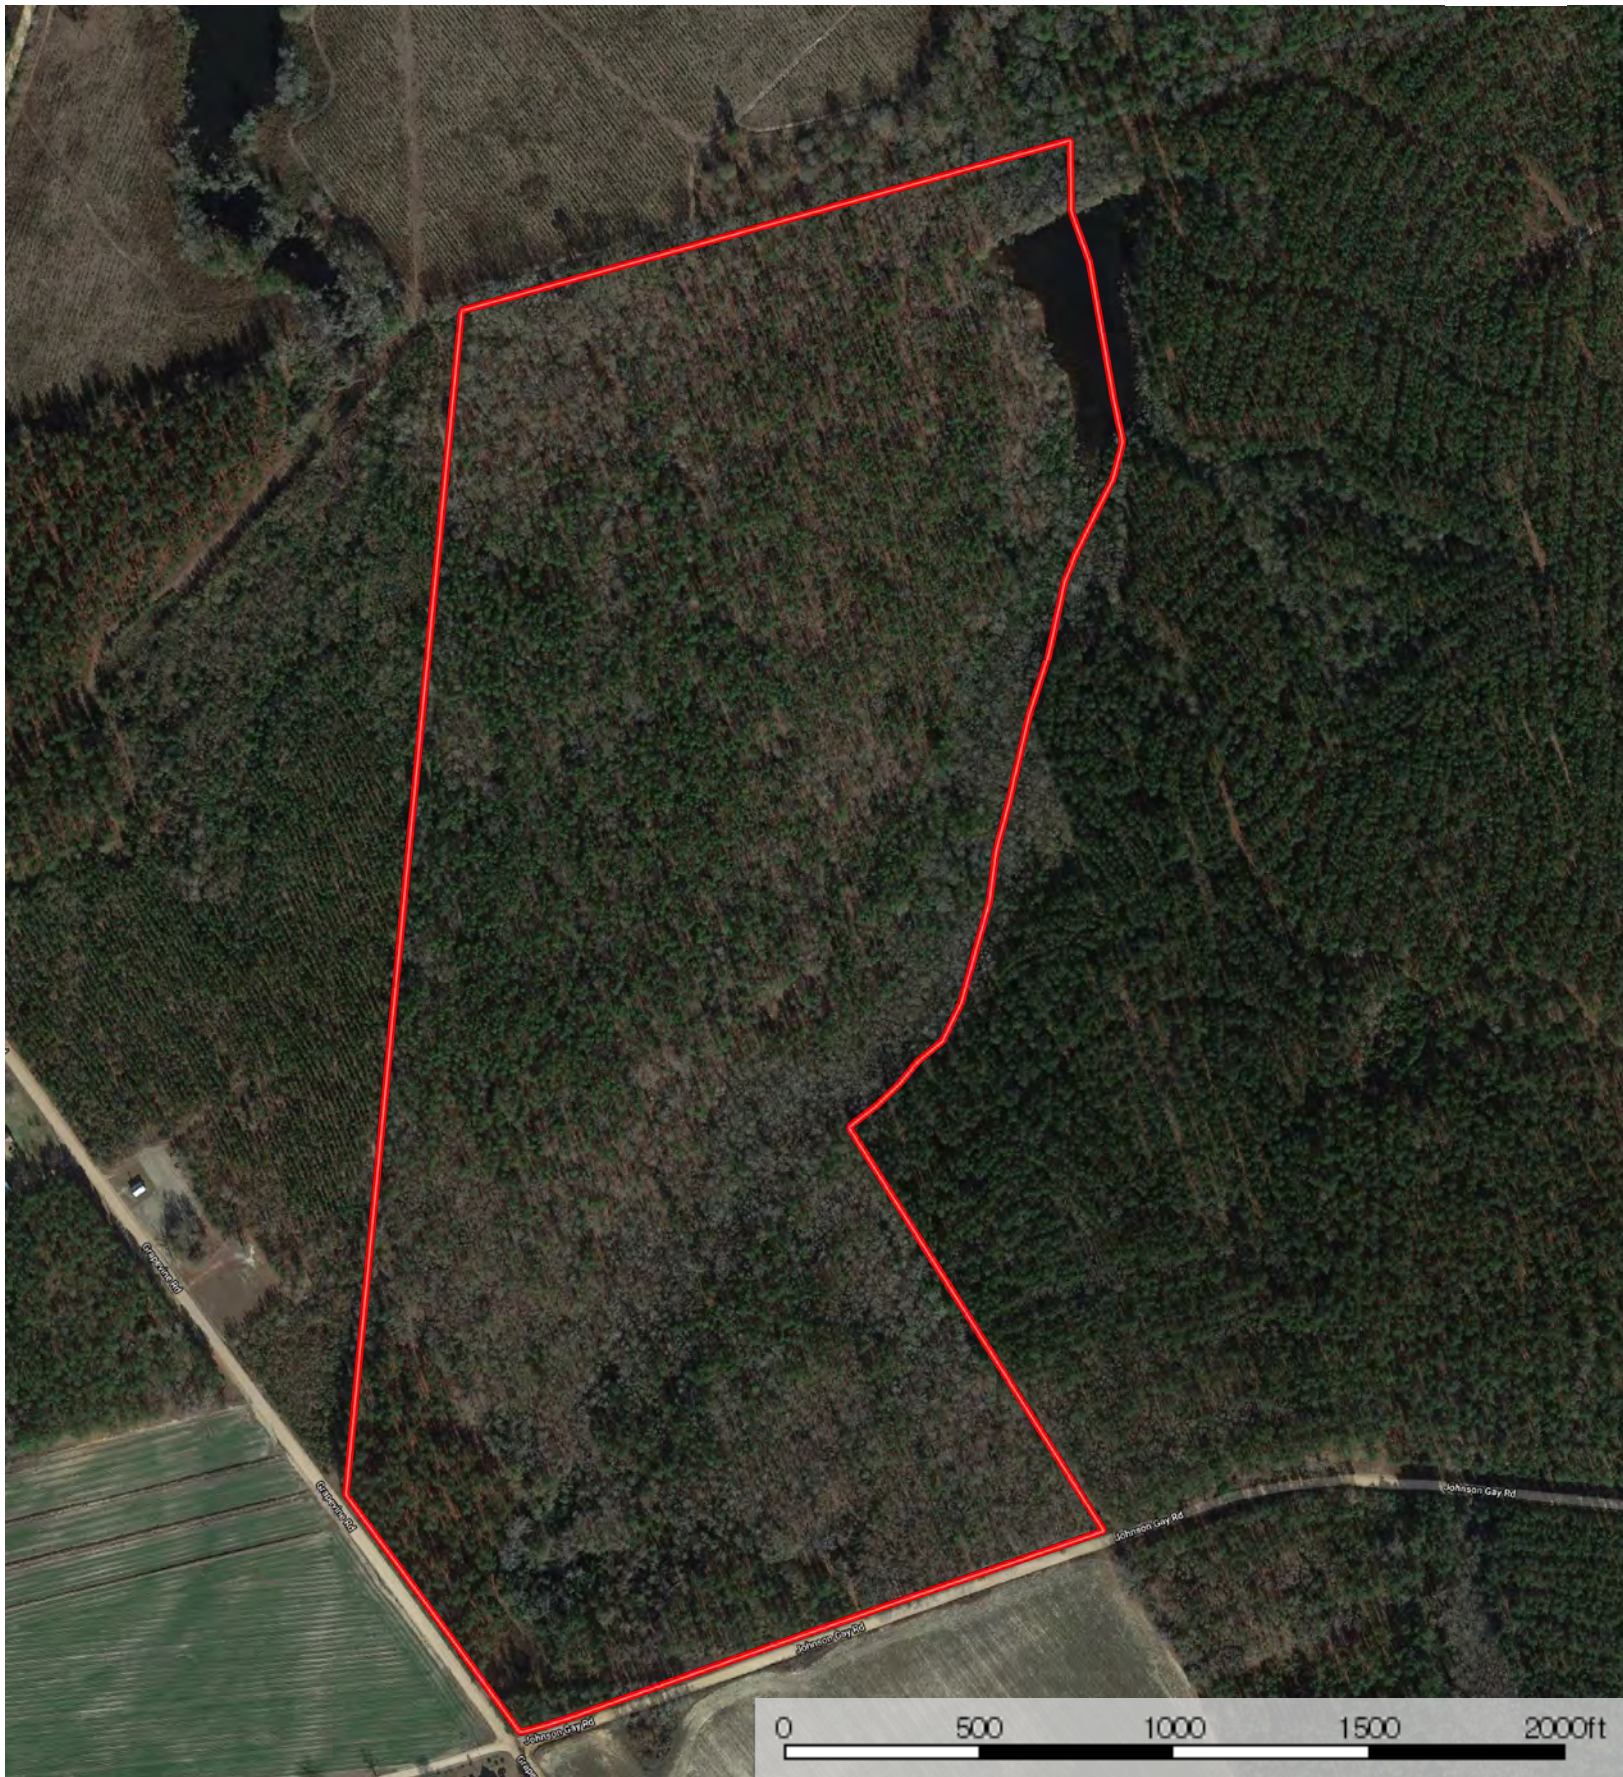

Johnson Gay Rd

Jenkins County, Georgia, 93 AC +/-

 Boundary