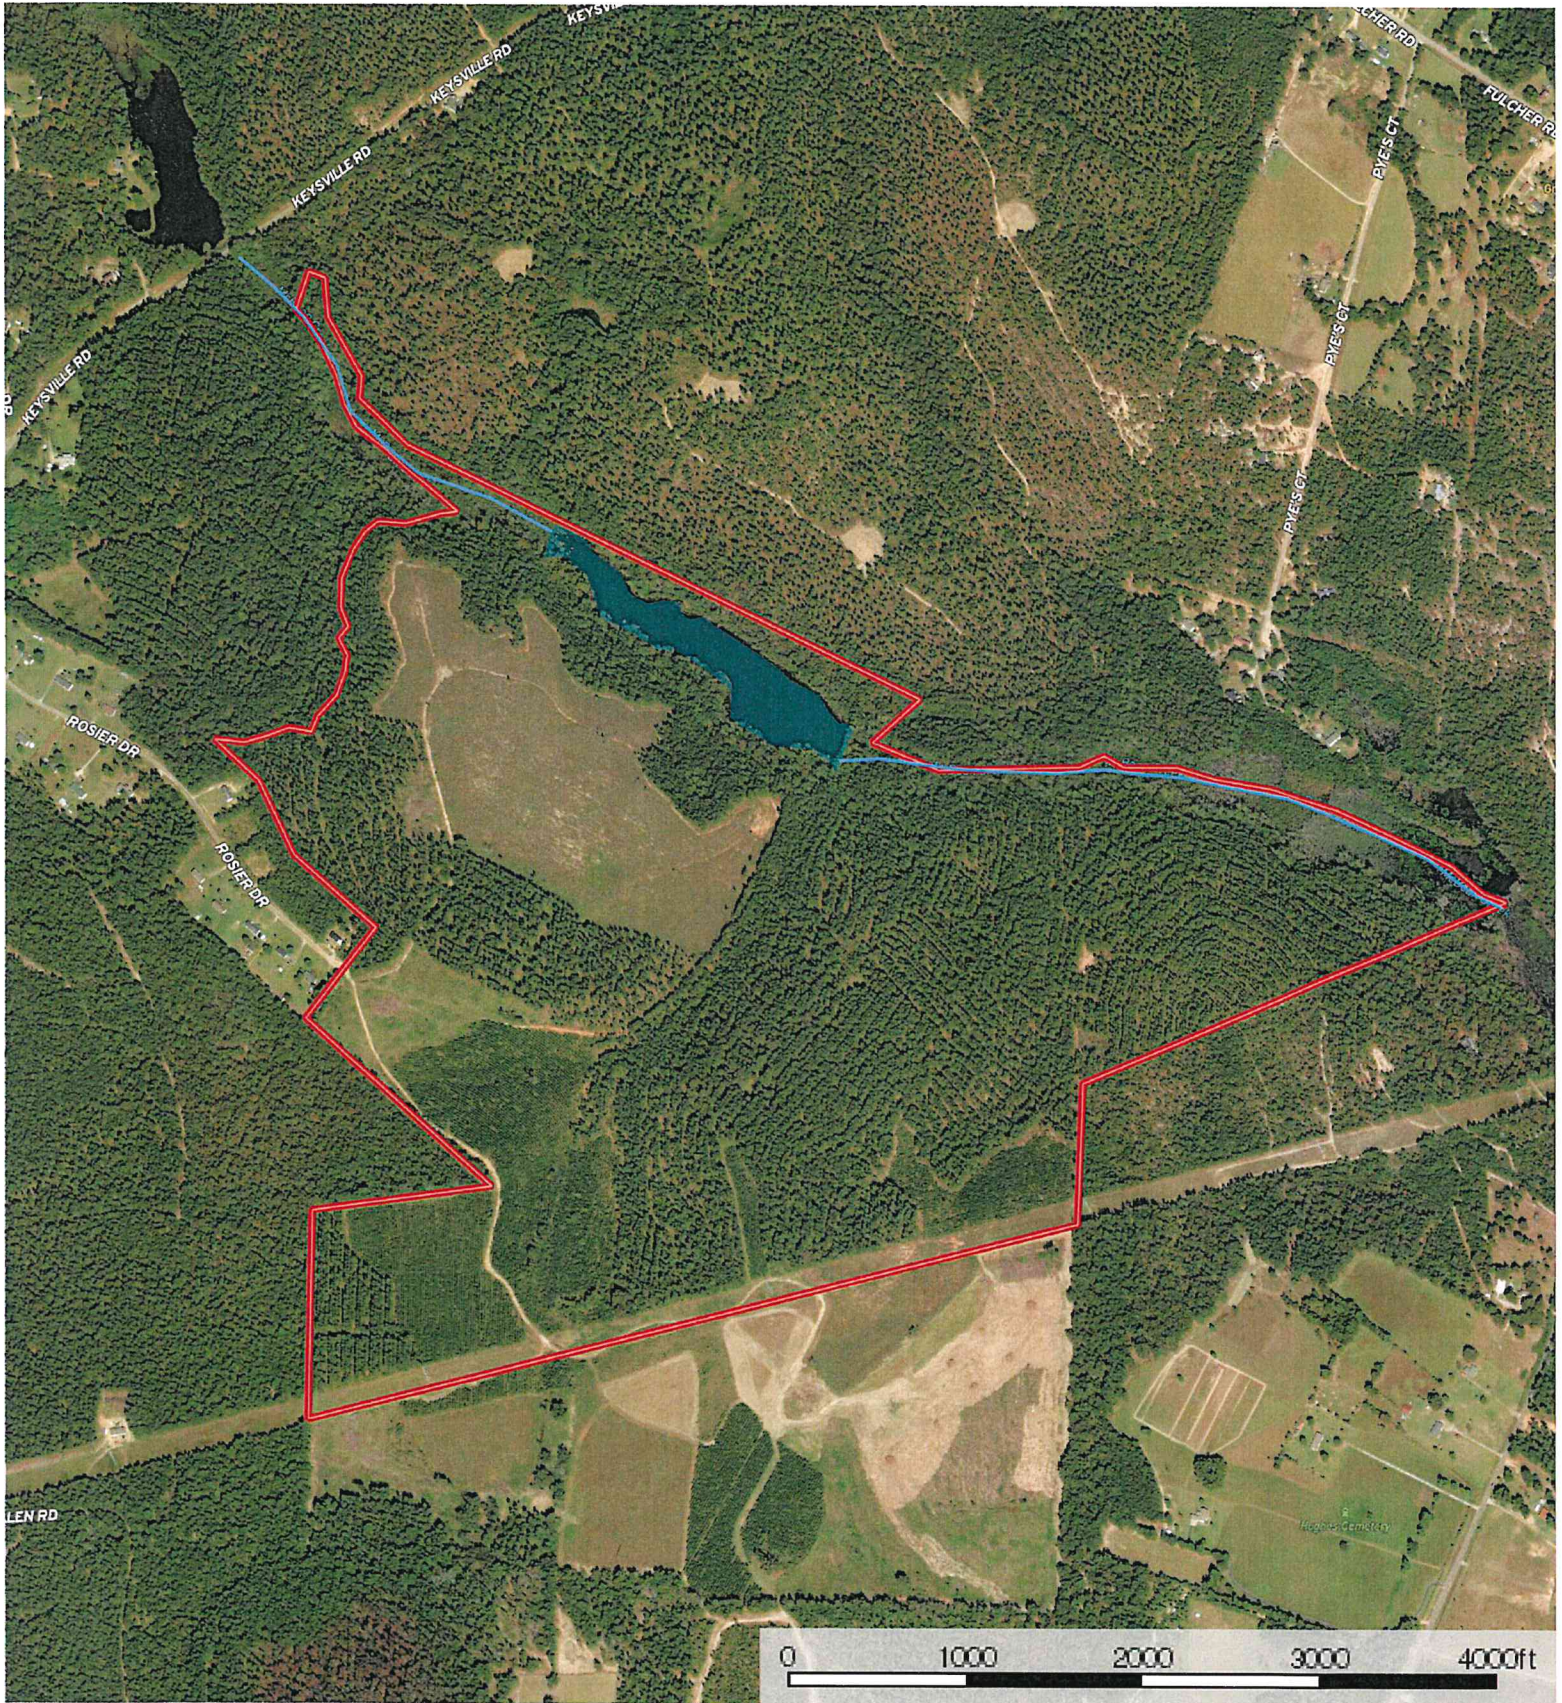

311+/- acres Rosier Rd. (off of Hephzibah Keysville Rd.)  
Burke County, Richmond County, Georgia, 311.4 AC +/-

— River / Creek    Pond / Tank    Boundary