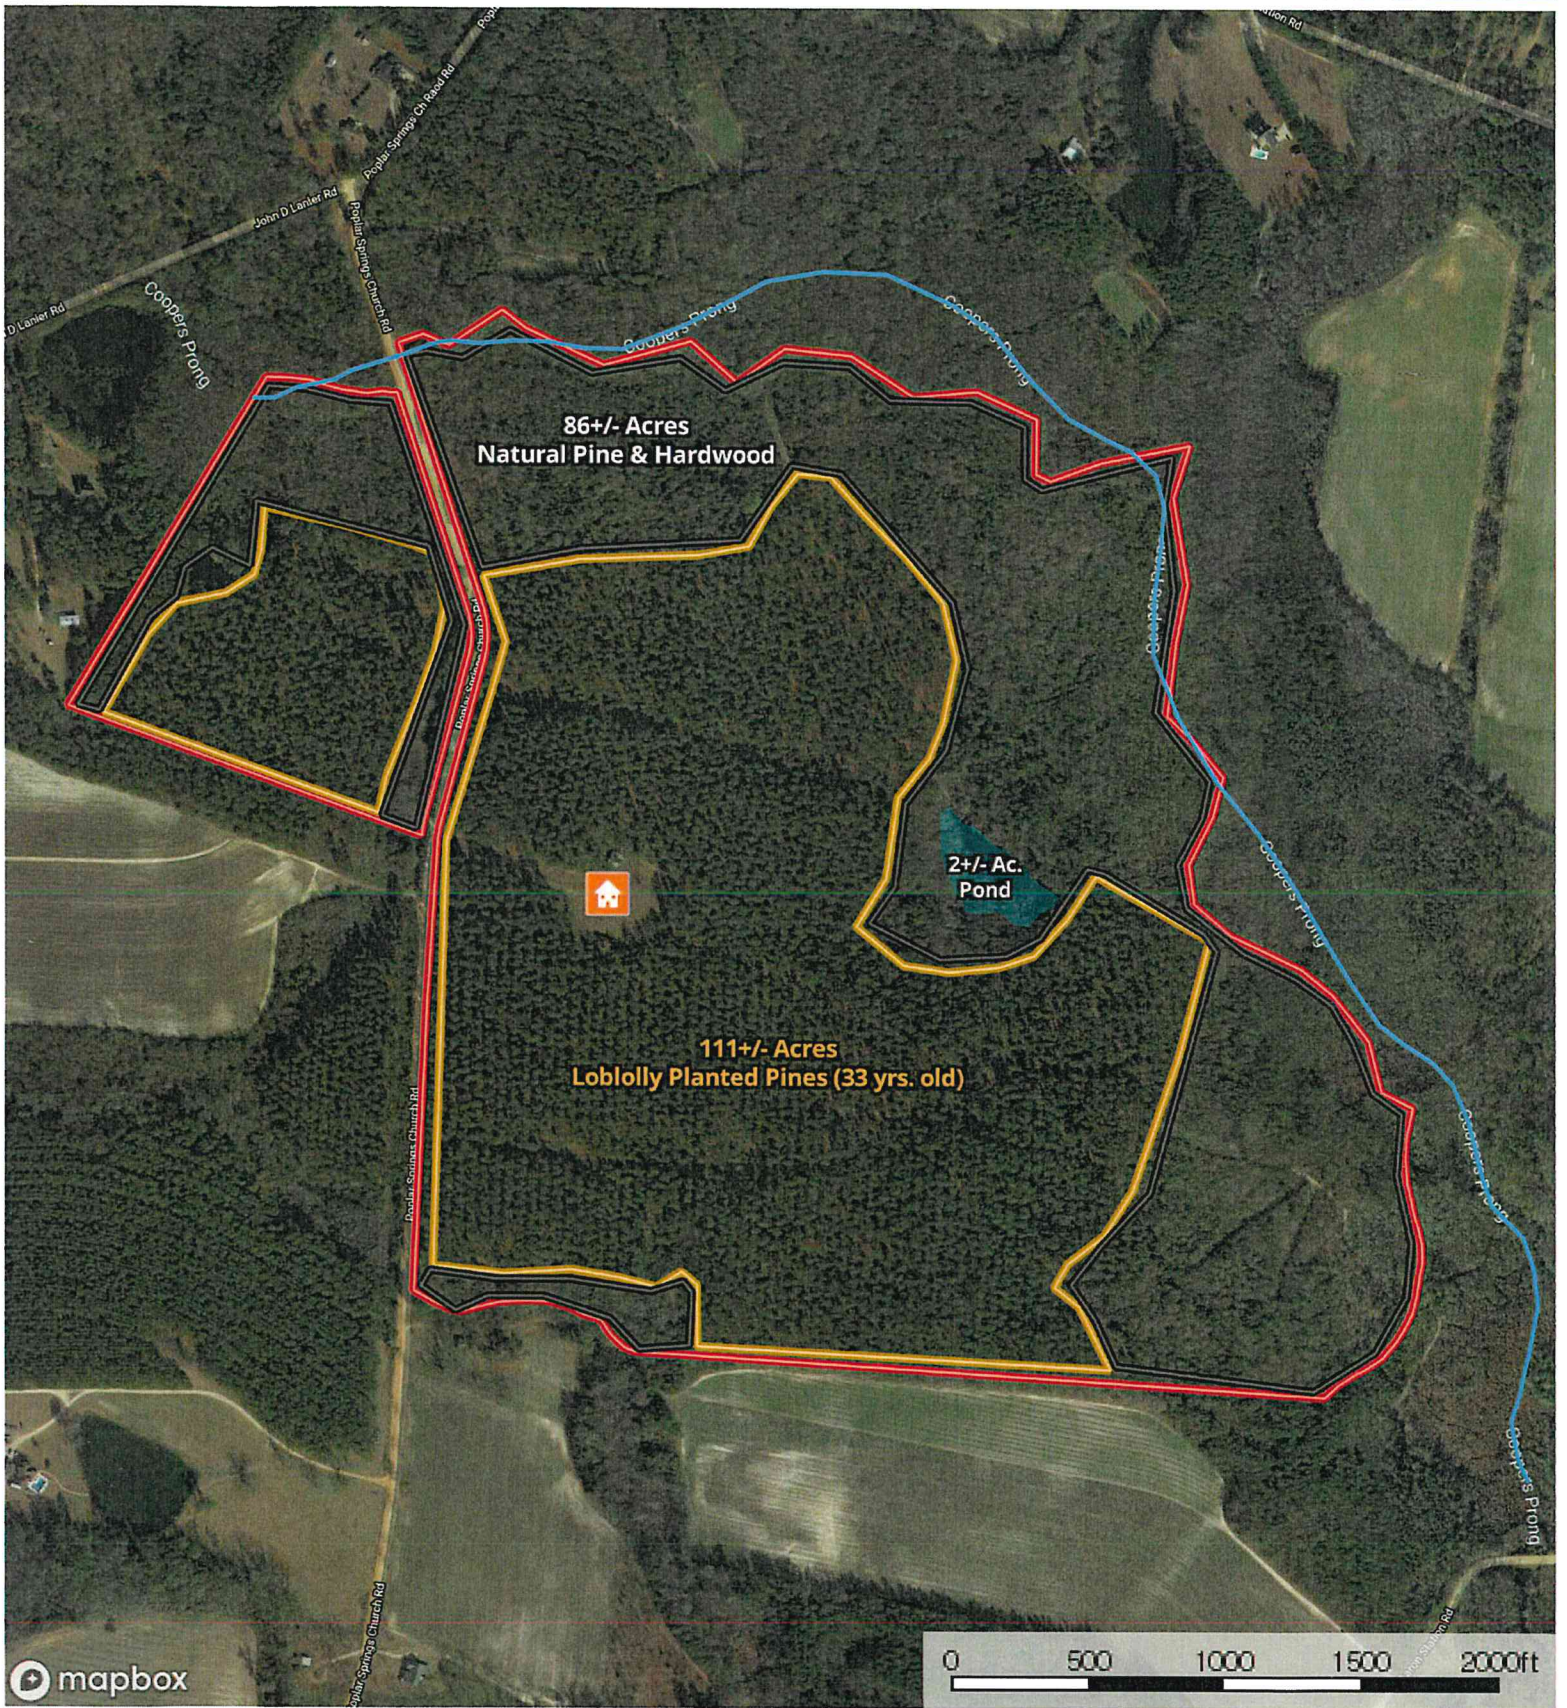

200+/- acres on Poplar Springs Church Rd. - Detailed Aerial
Bulloch County, Georgia, 200.5 AC +/-

- House
- River / Creek
- Natural Pine &
- Pond / Tank
- Loblolly Planted
- Boundary