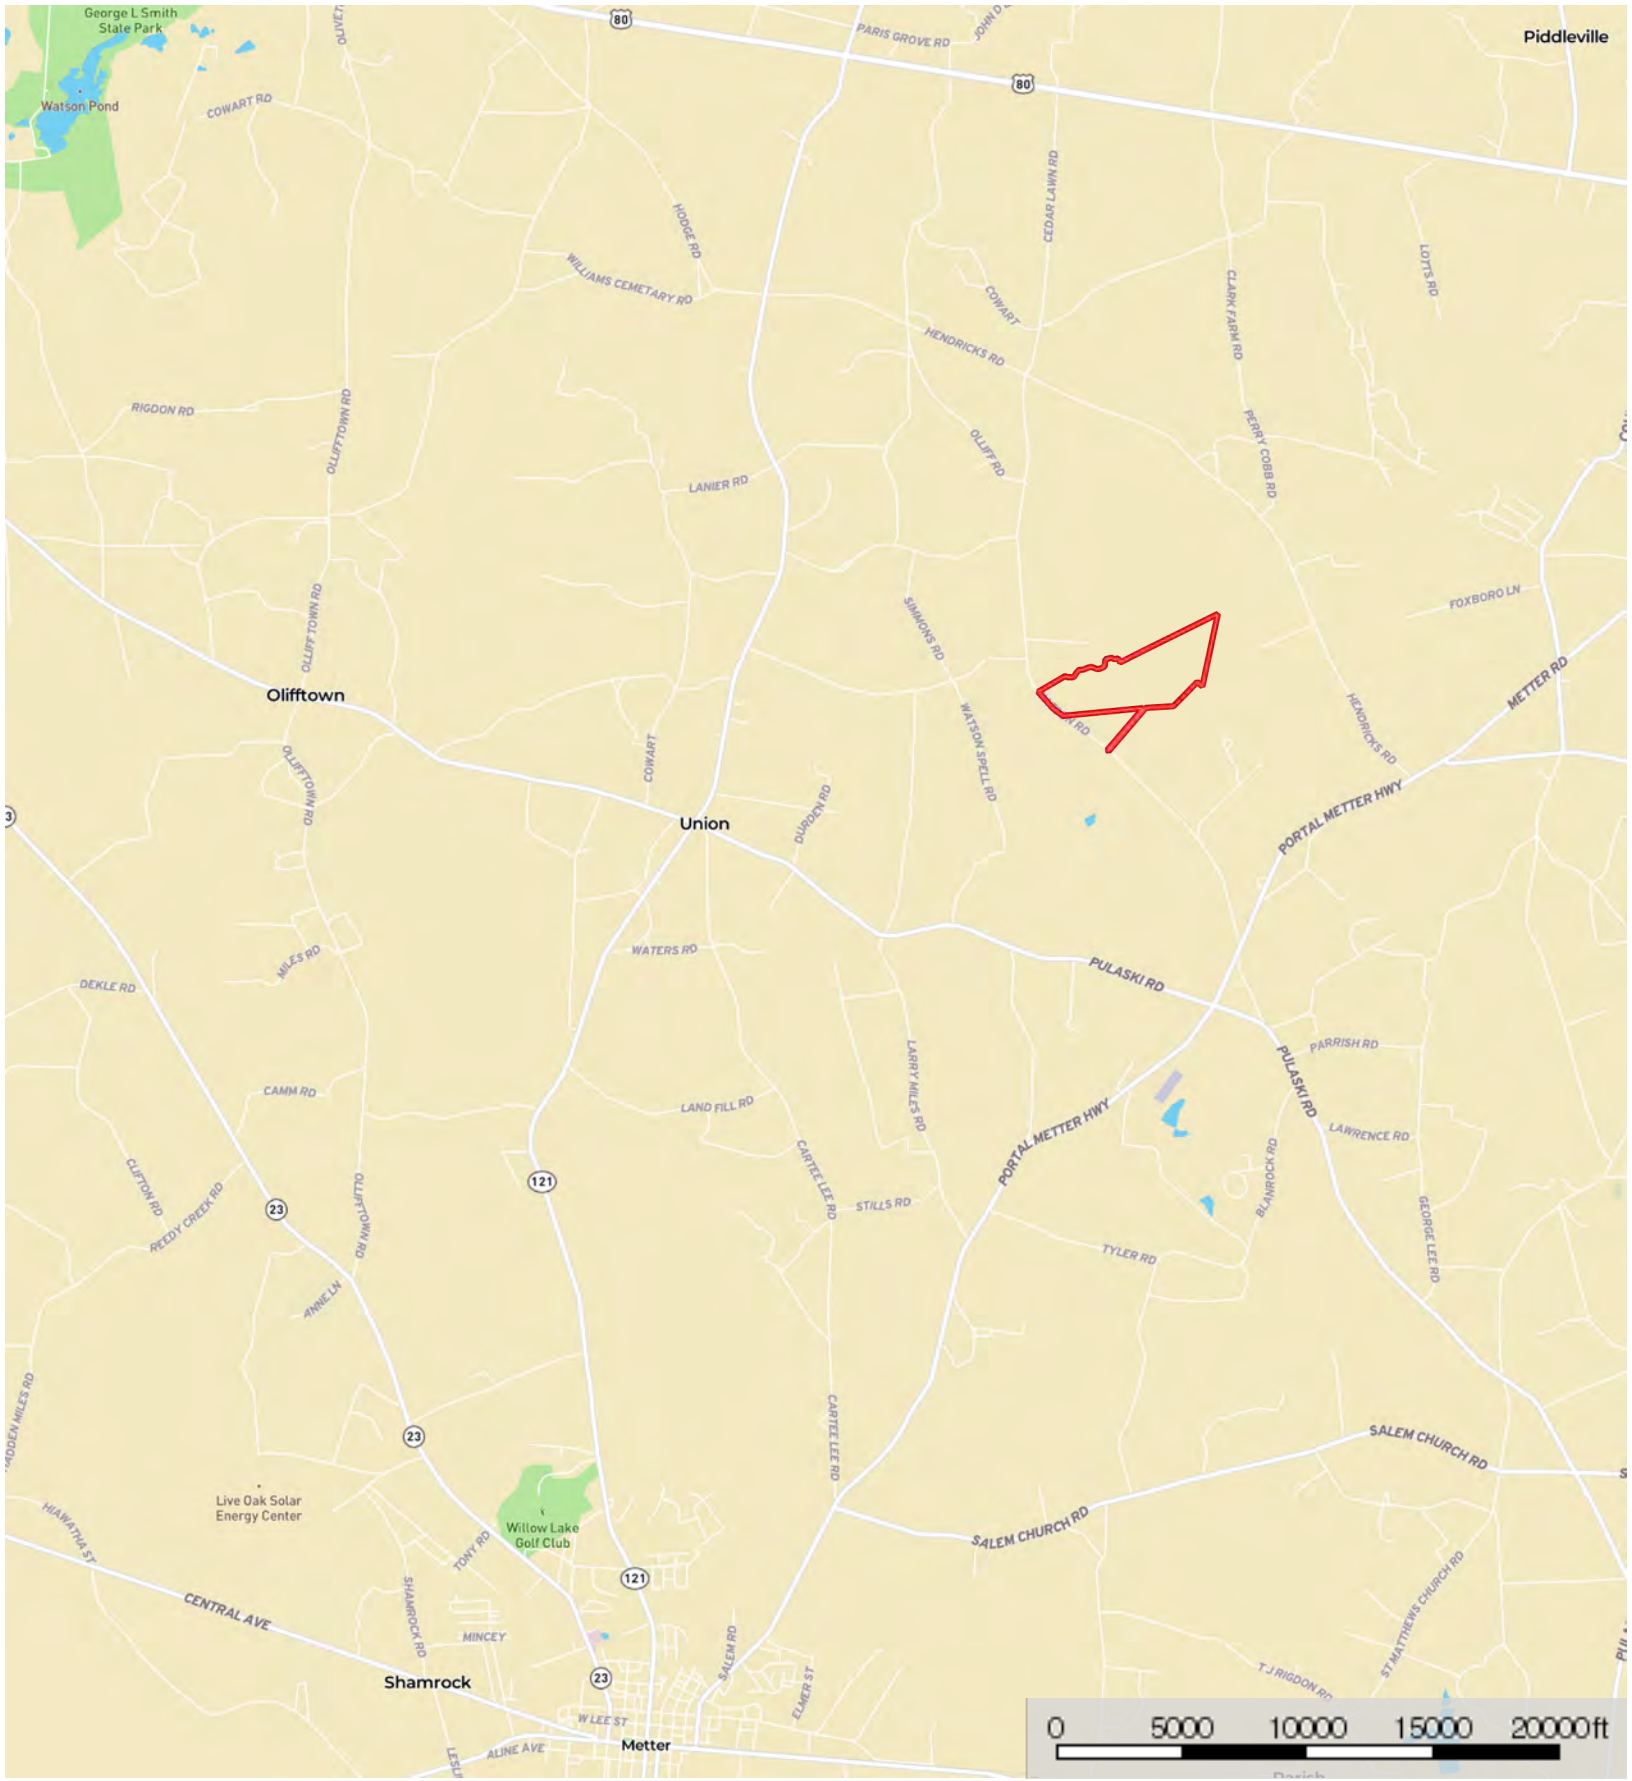

226+/- acres on Watson Rd.

Candler County, Georgia, 226.82 AC +/-

 Boundary