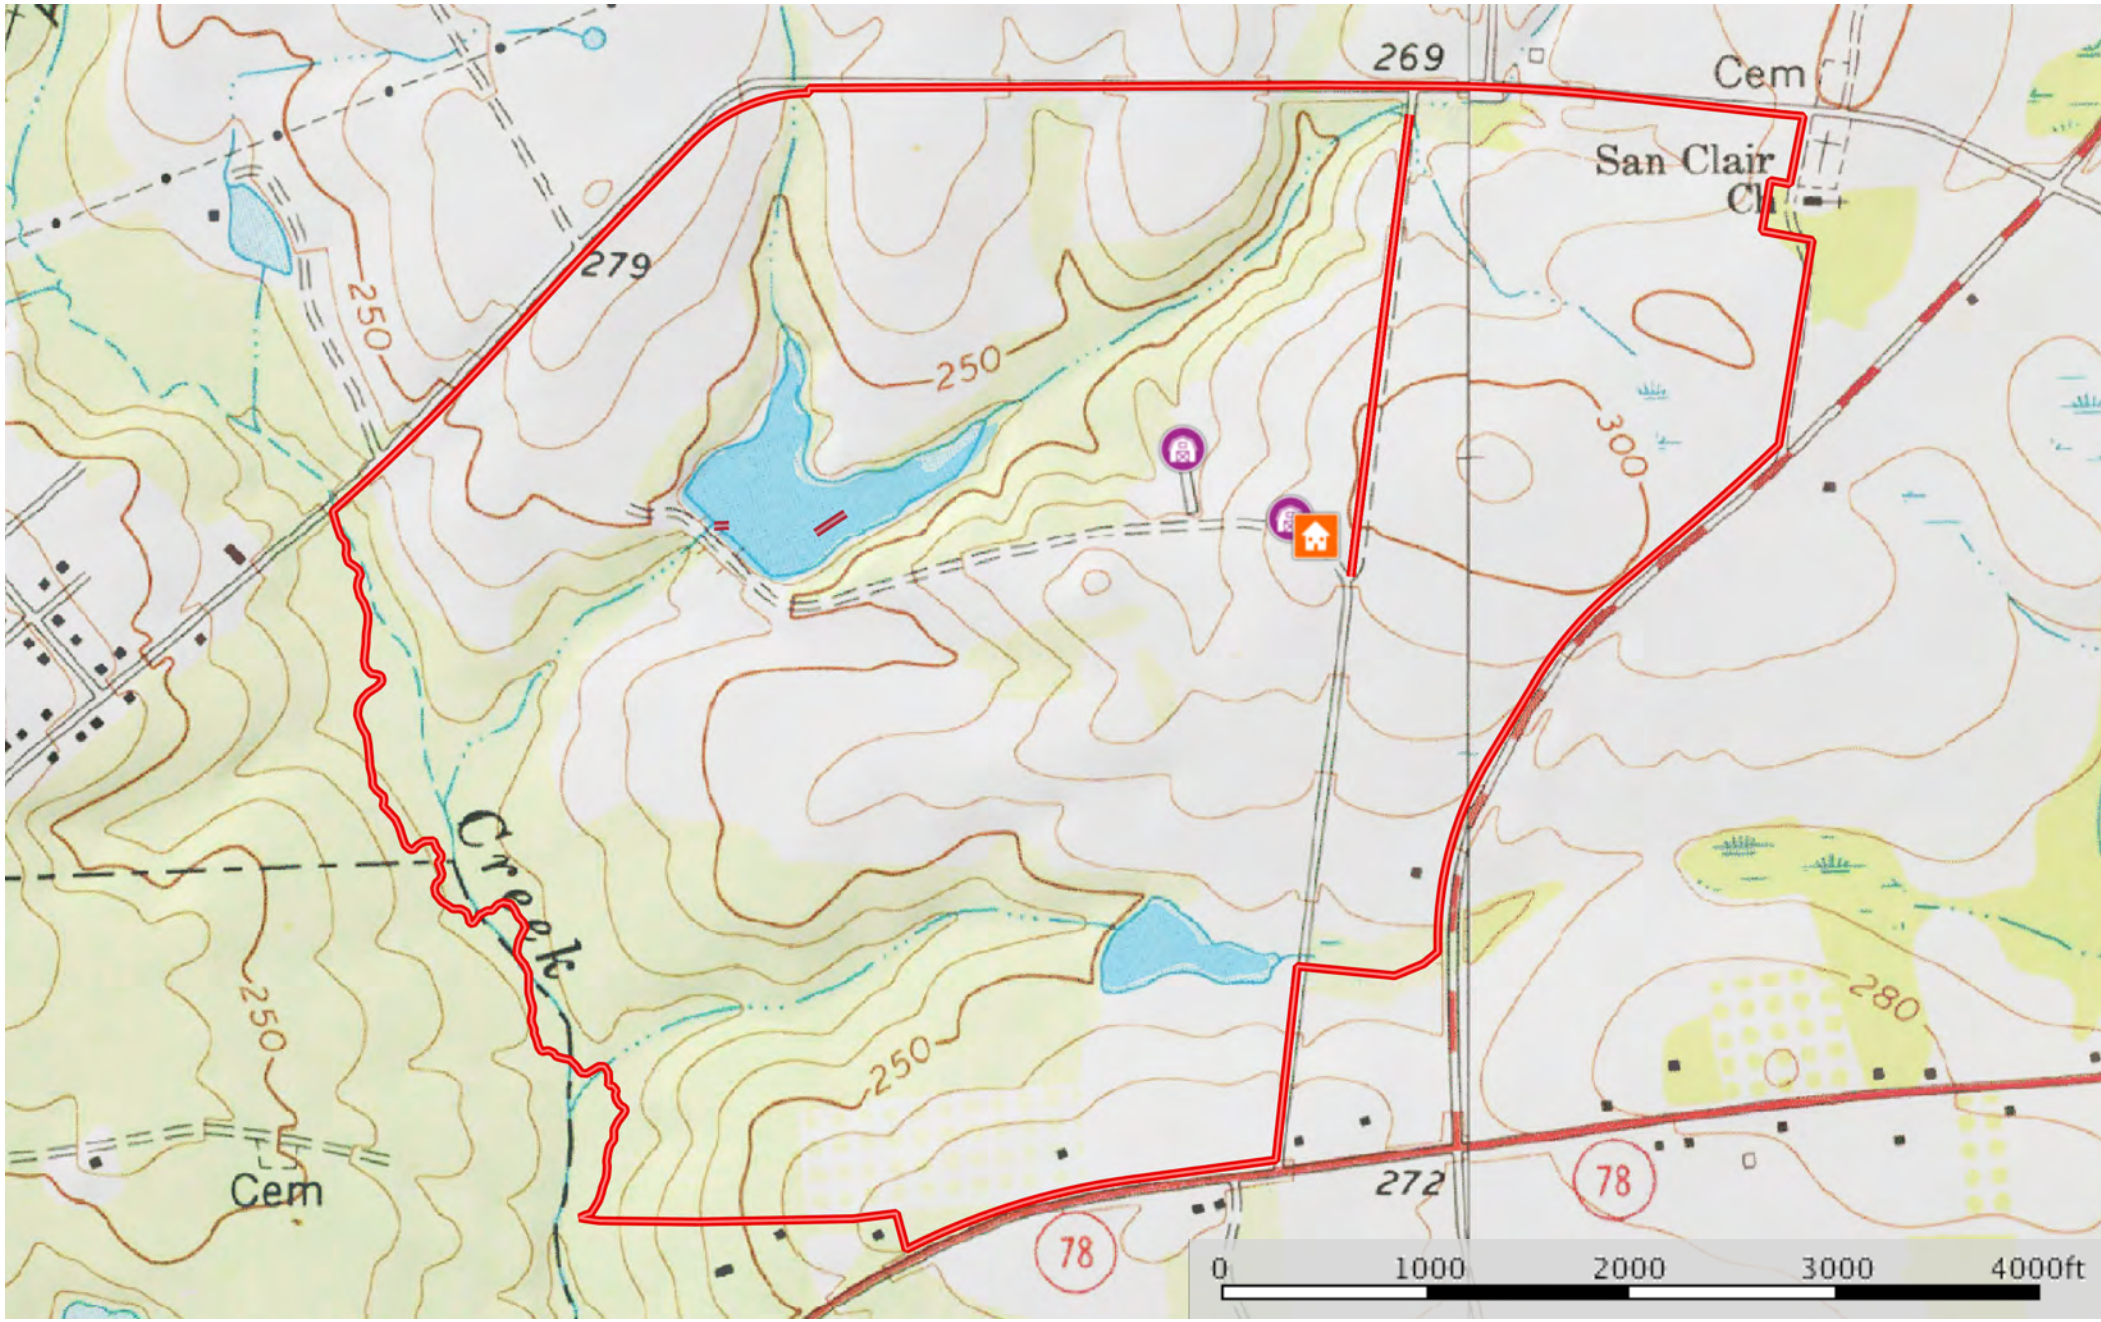

463+/- Acres on Midville Hwy 78, River Rd & Lincoln Park Rd  
Jefferson County, Georgia, 463 AC +/-

- House
- Barn
- Pond / Tank
- Boundary