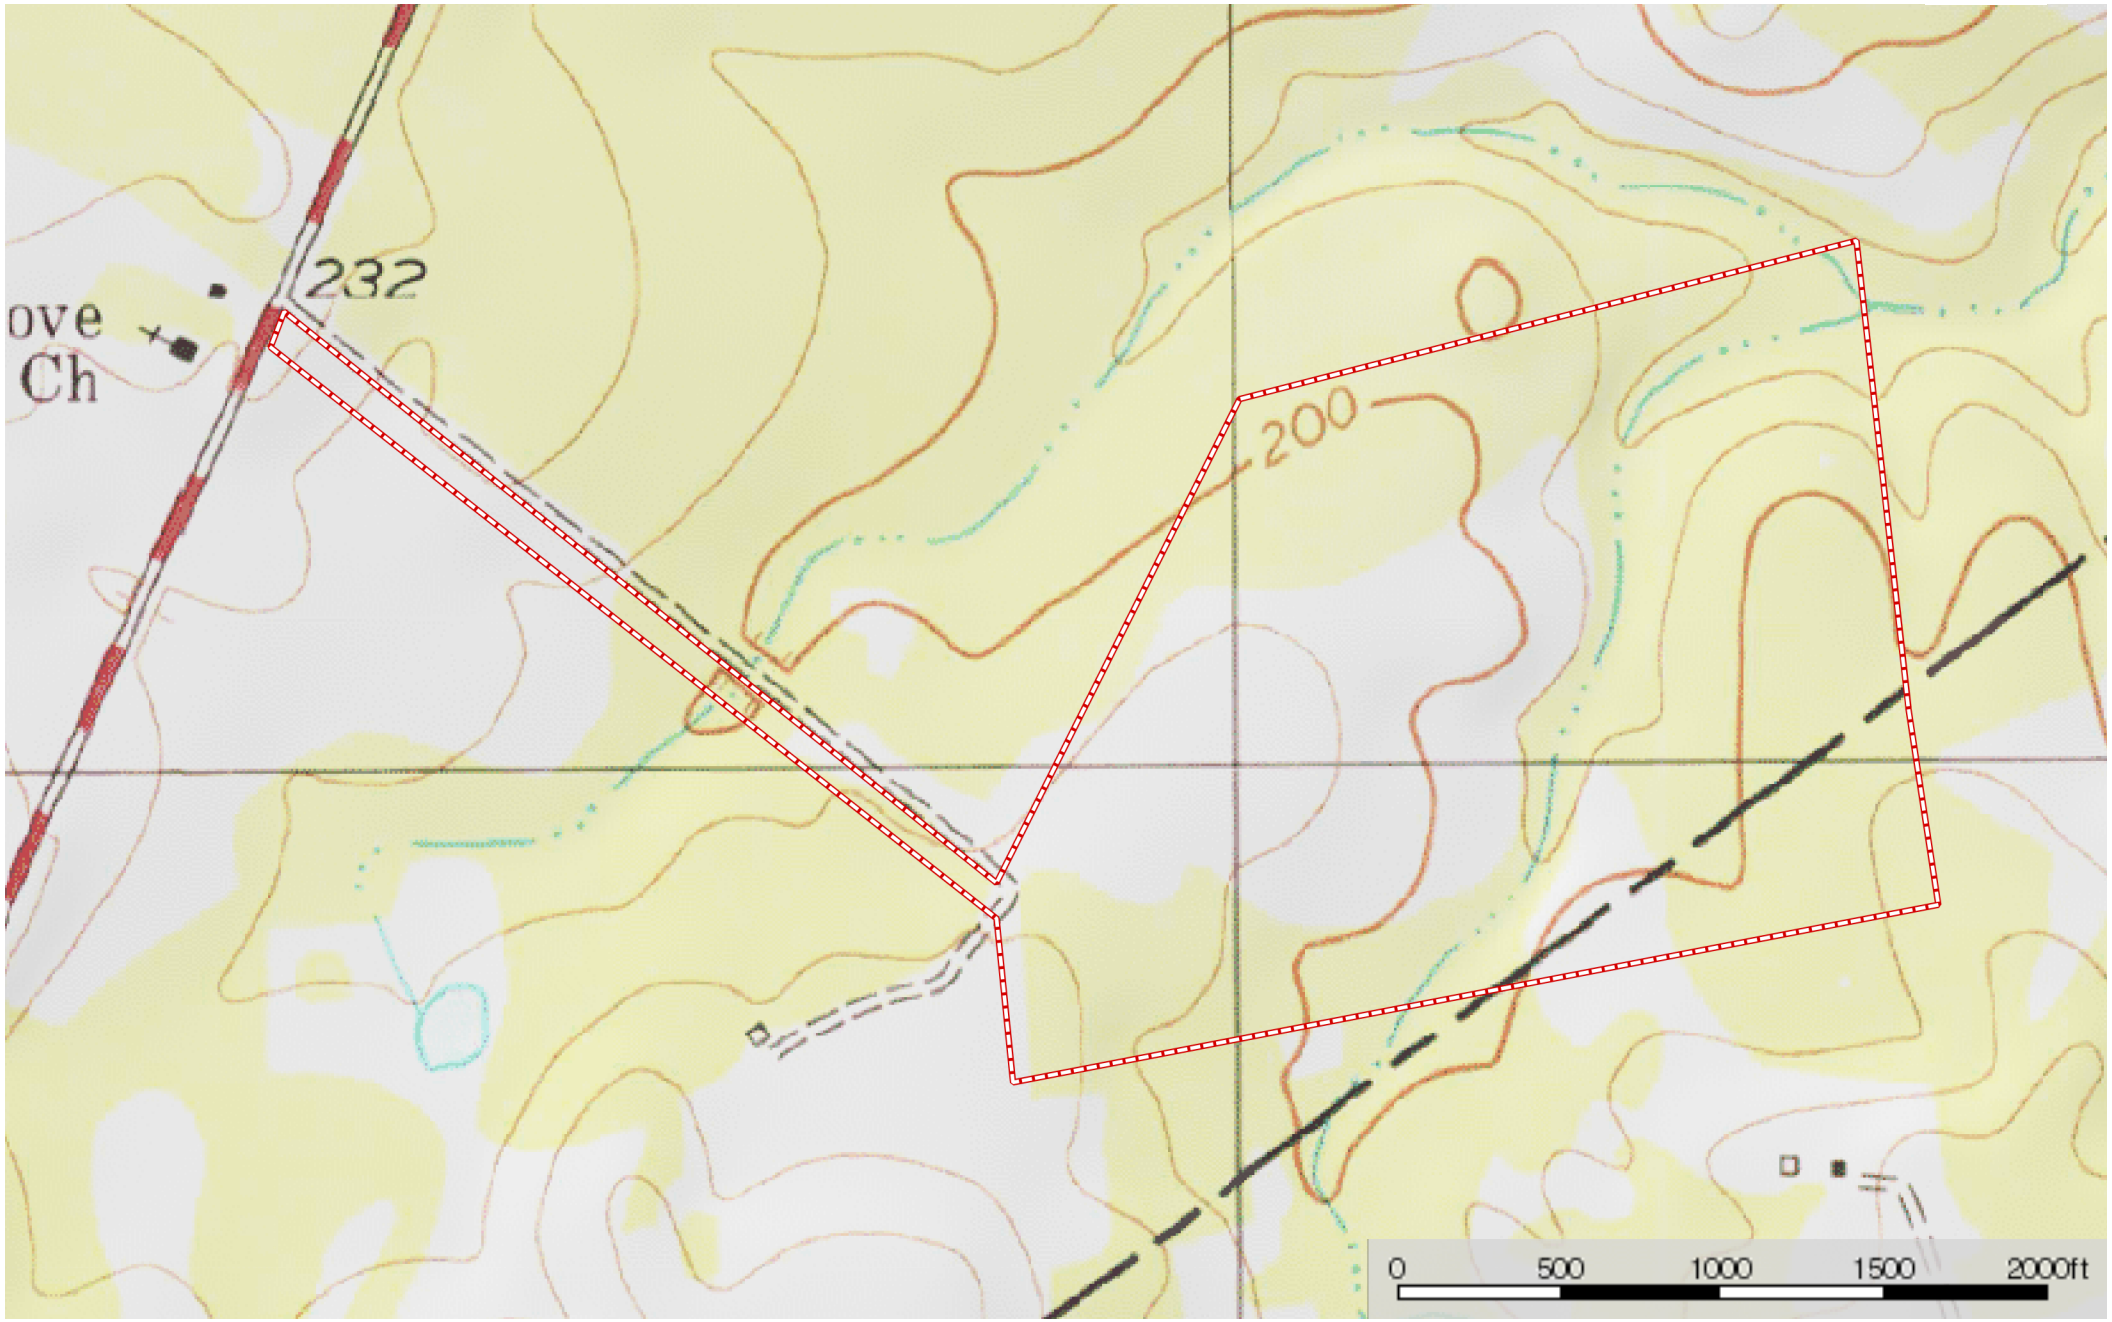

Murray Hill Rd
Burke County, Georgia, 82 AC +/-

 Boundary