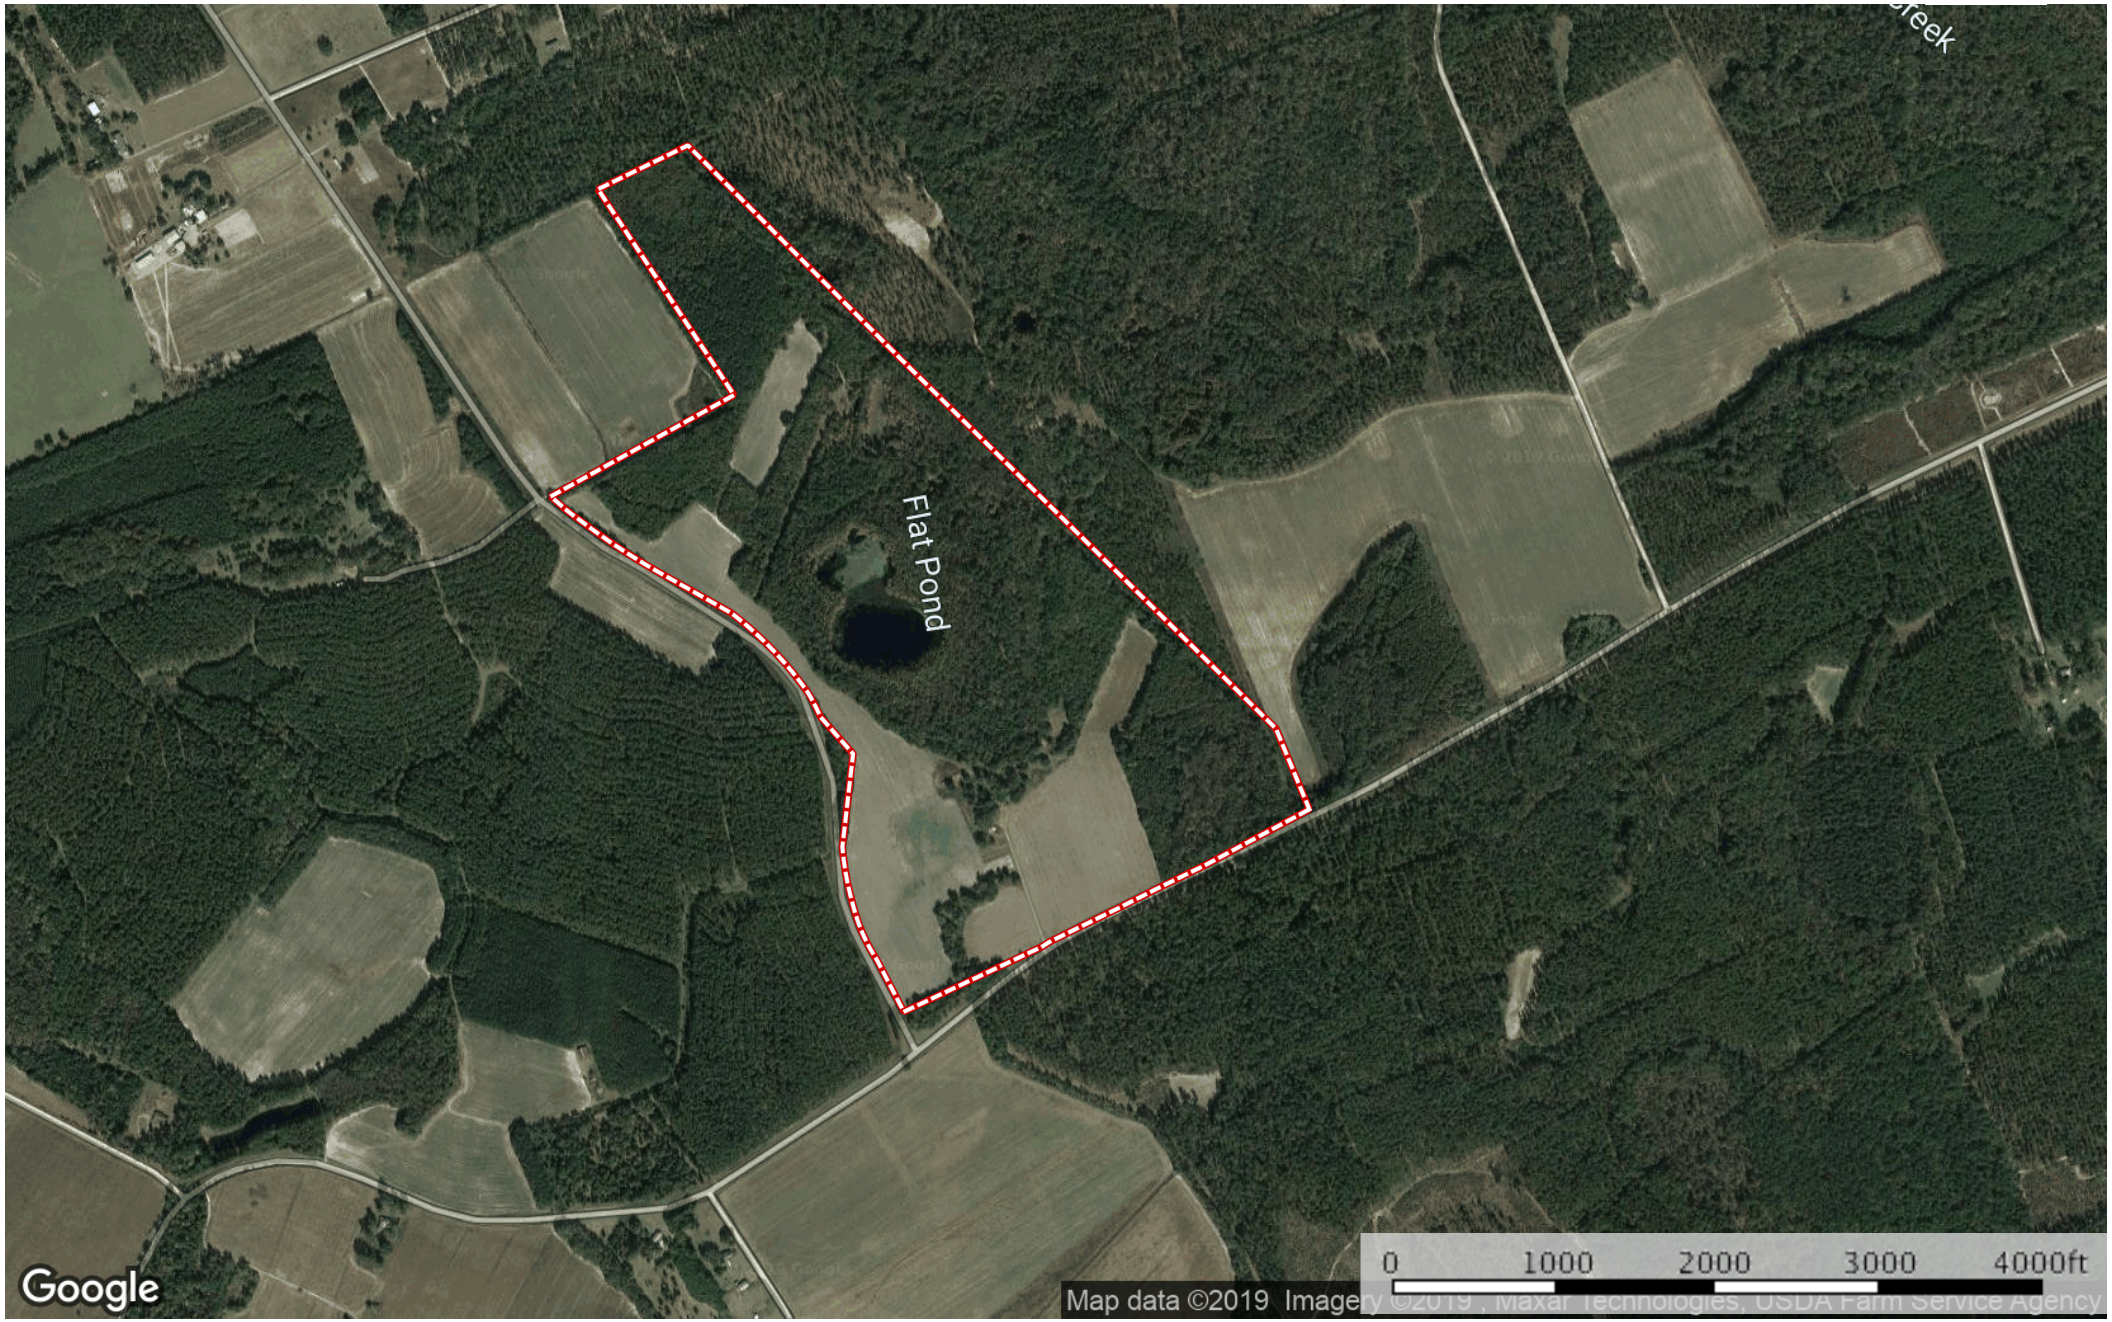

Flat Pond
Bamberg County, South Carolina, 183 AC +/-

Google

Map data ©2019 Imagery ©2019, Maxar Technologies, USDA Farm Service Agency

 Boundary