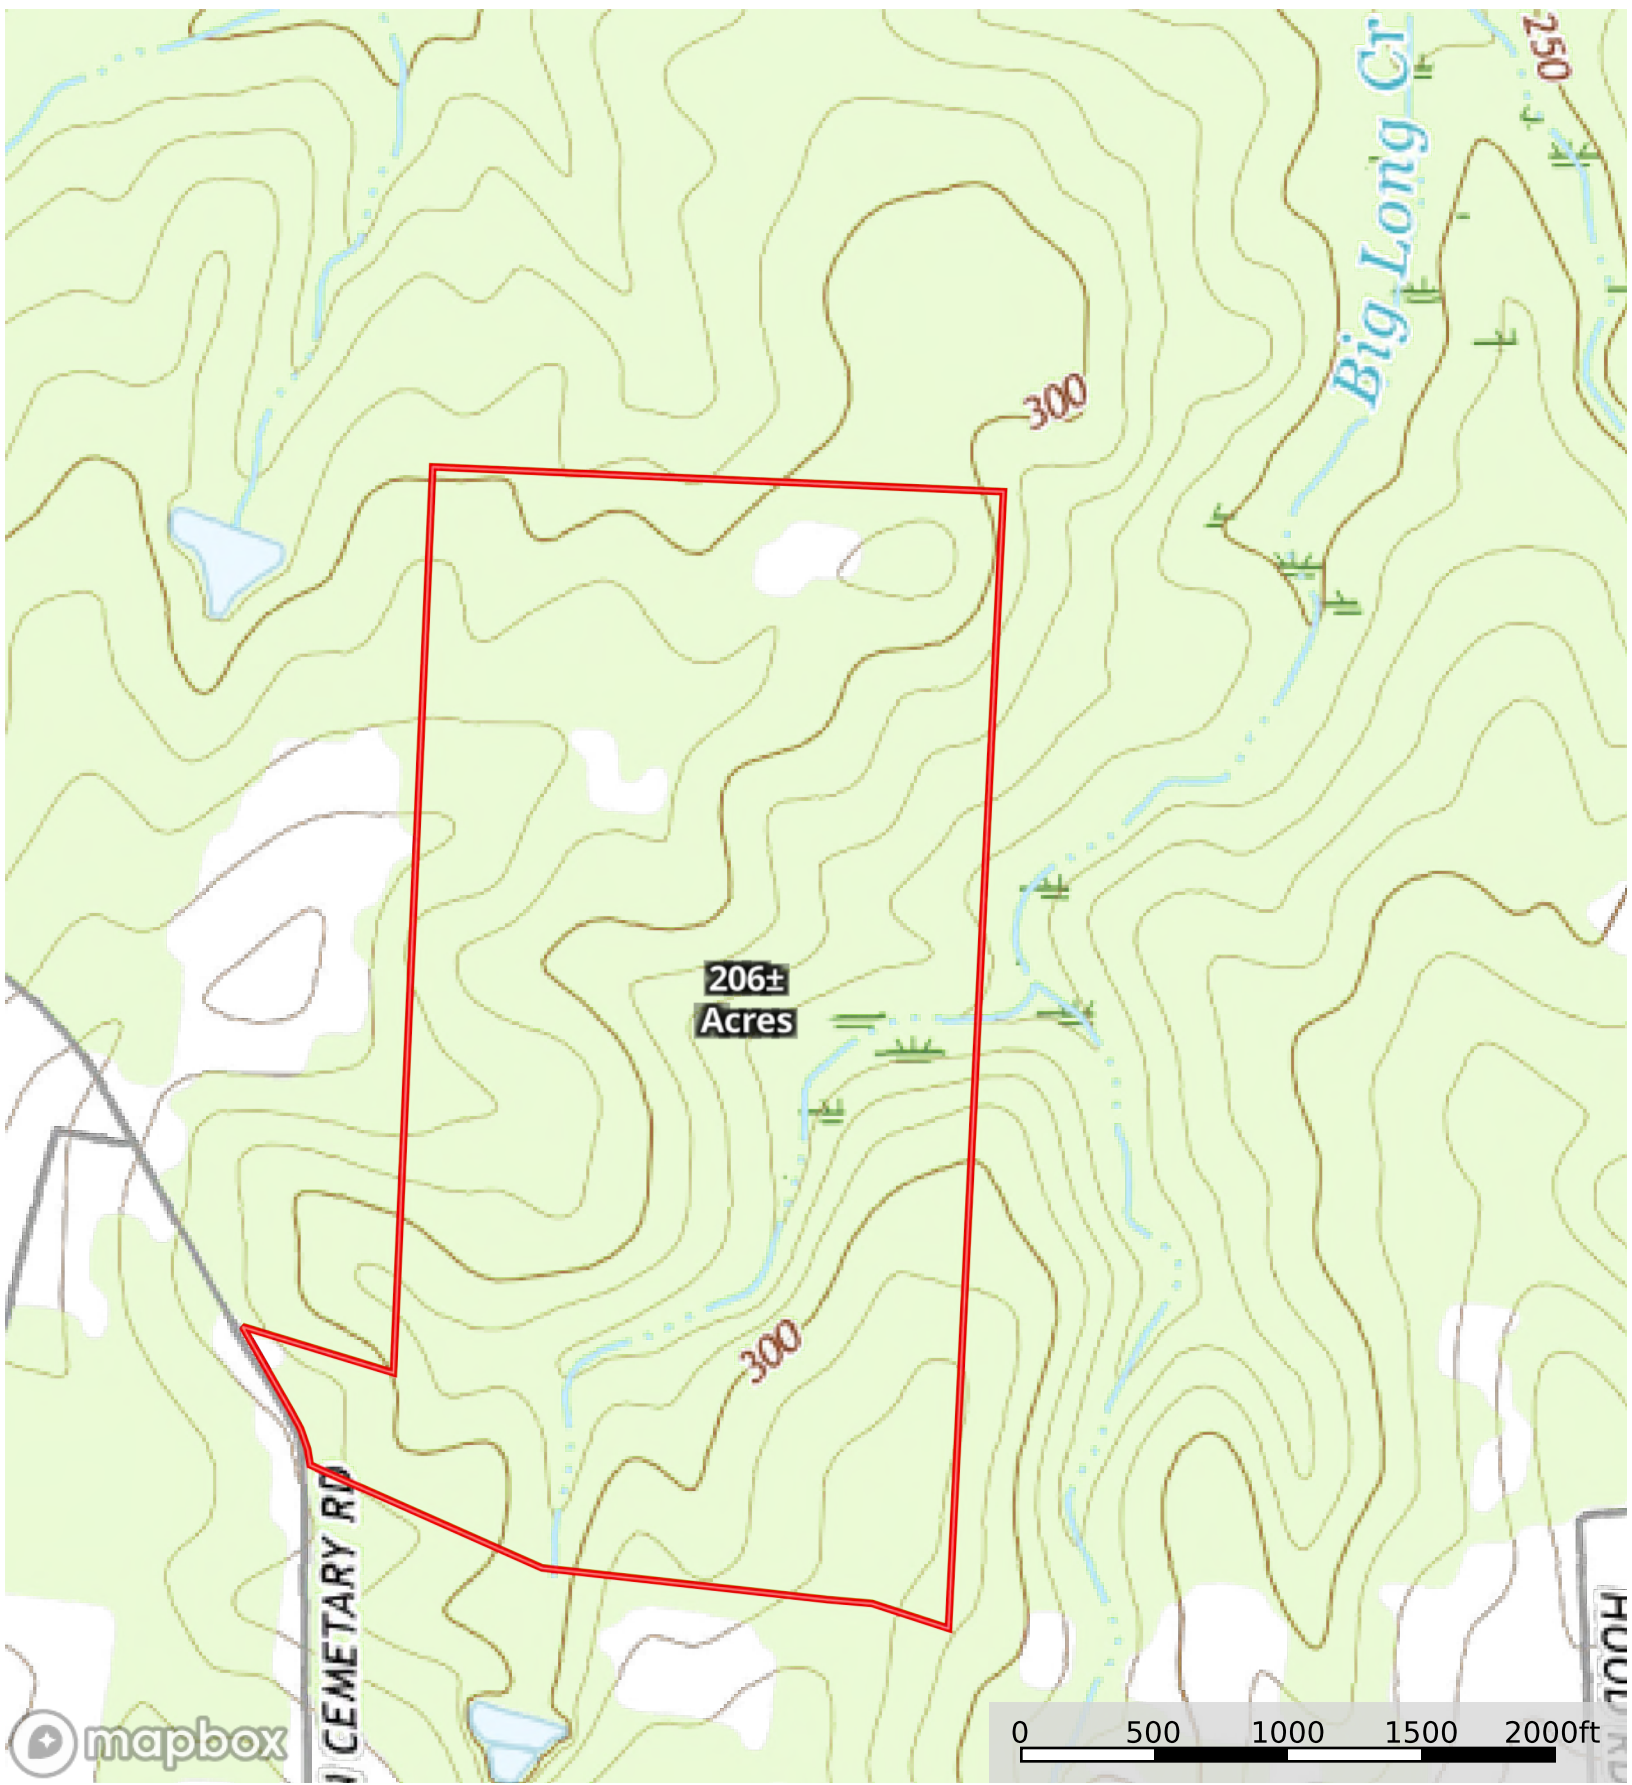

206+/- Acres on Brinson Cemetery Rd.
Emanuel County, Georgia, AC +/-

 Boundary