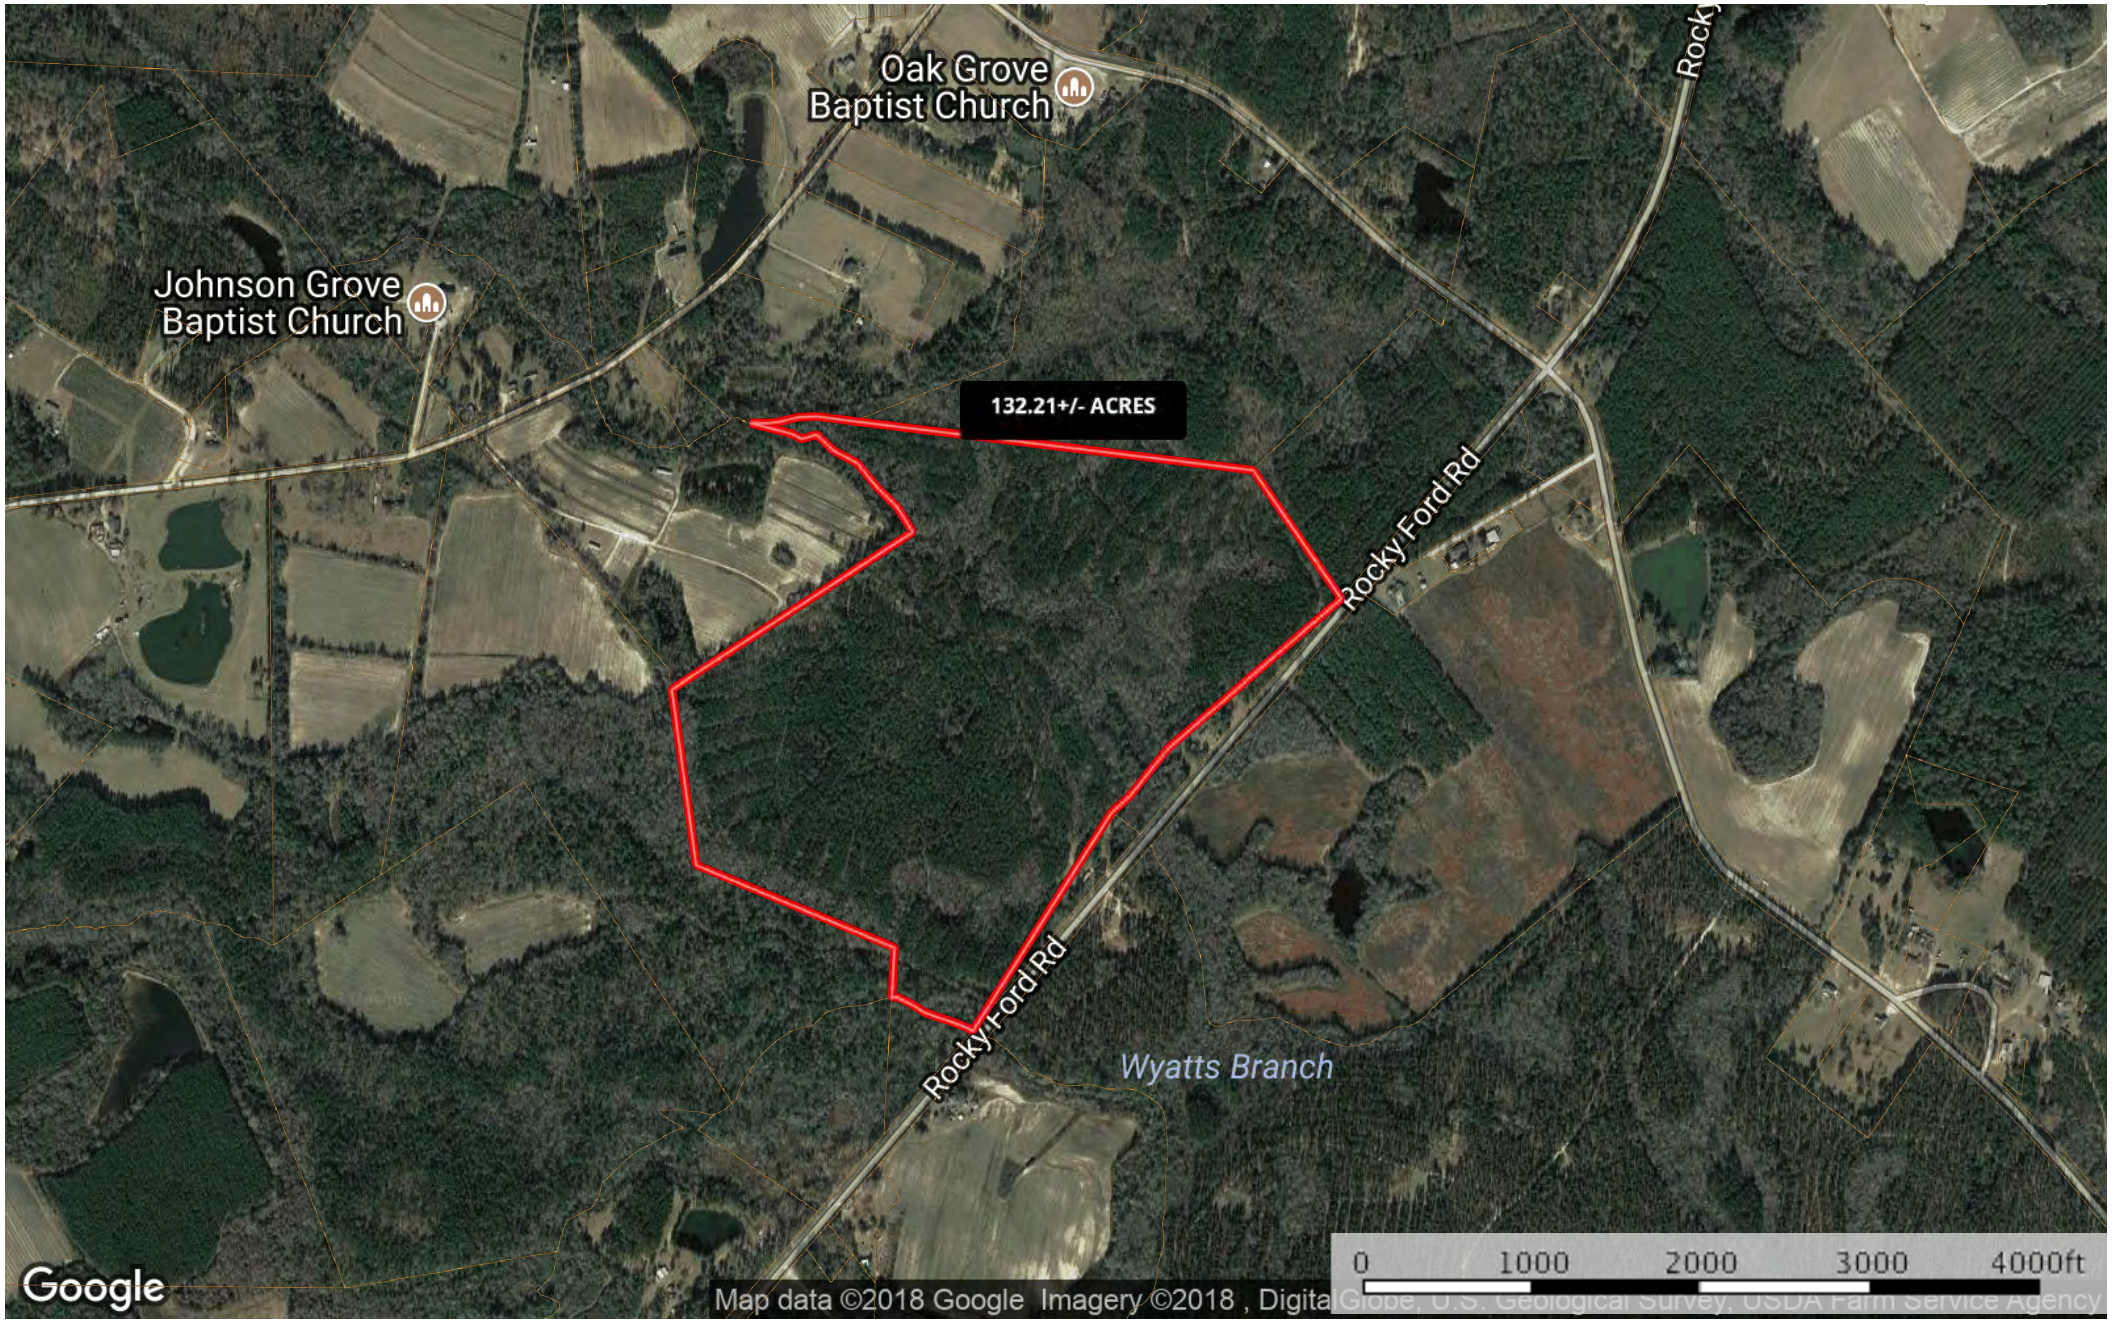

**132.21+/- acres Rocky Ford Rd**  
Bulloch County, Georgia, 132.21 AC +/-

 Boundary