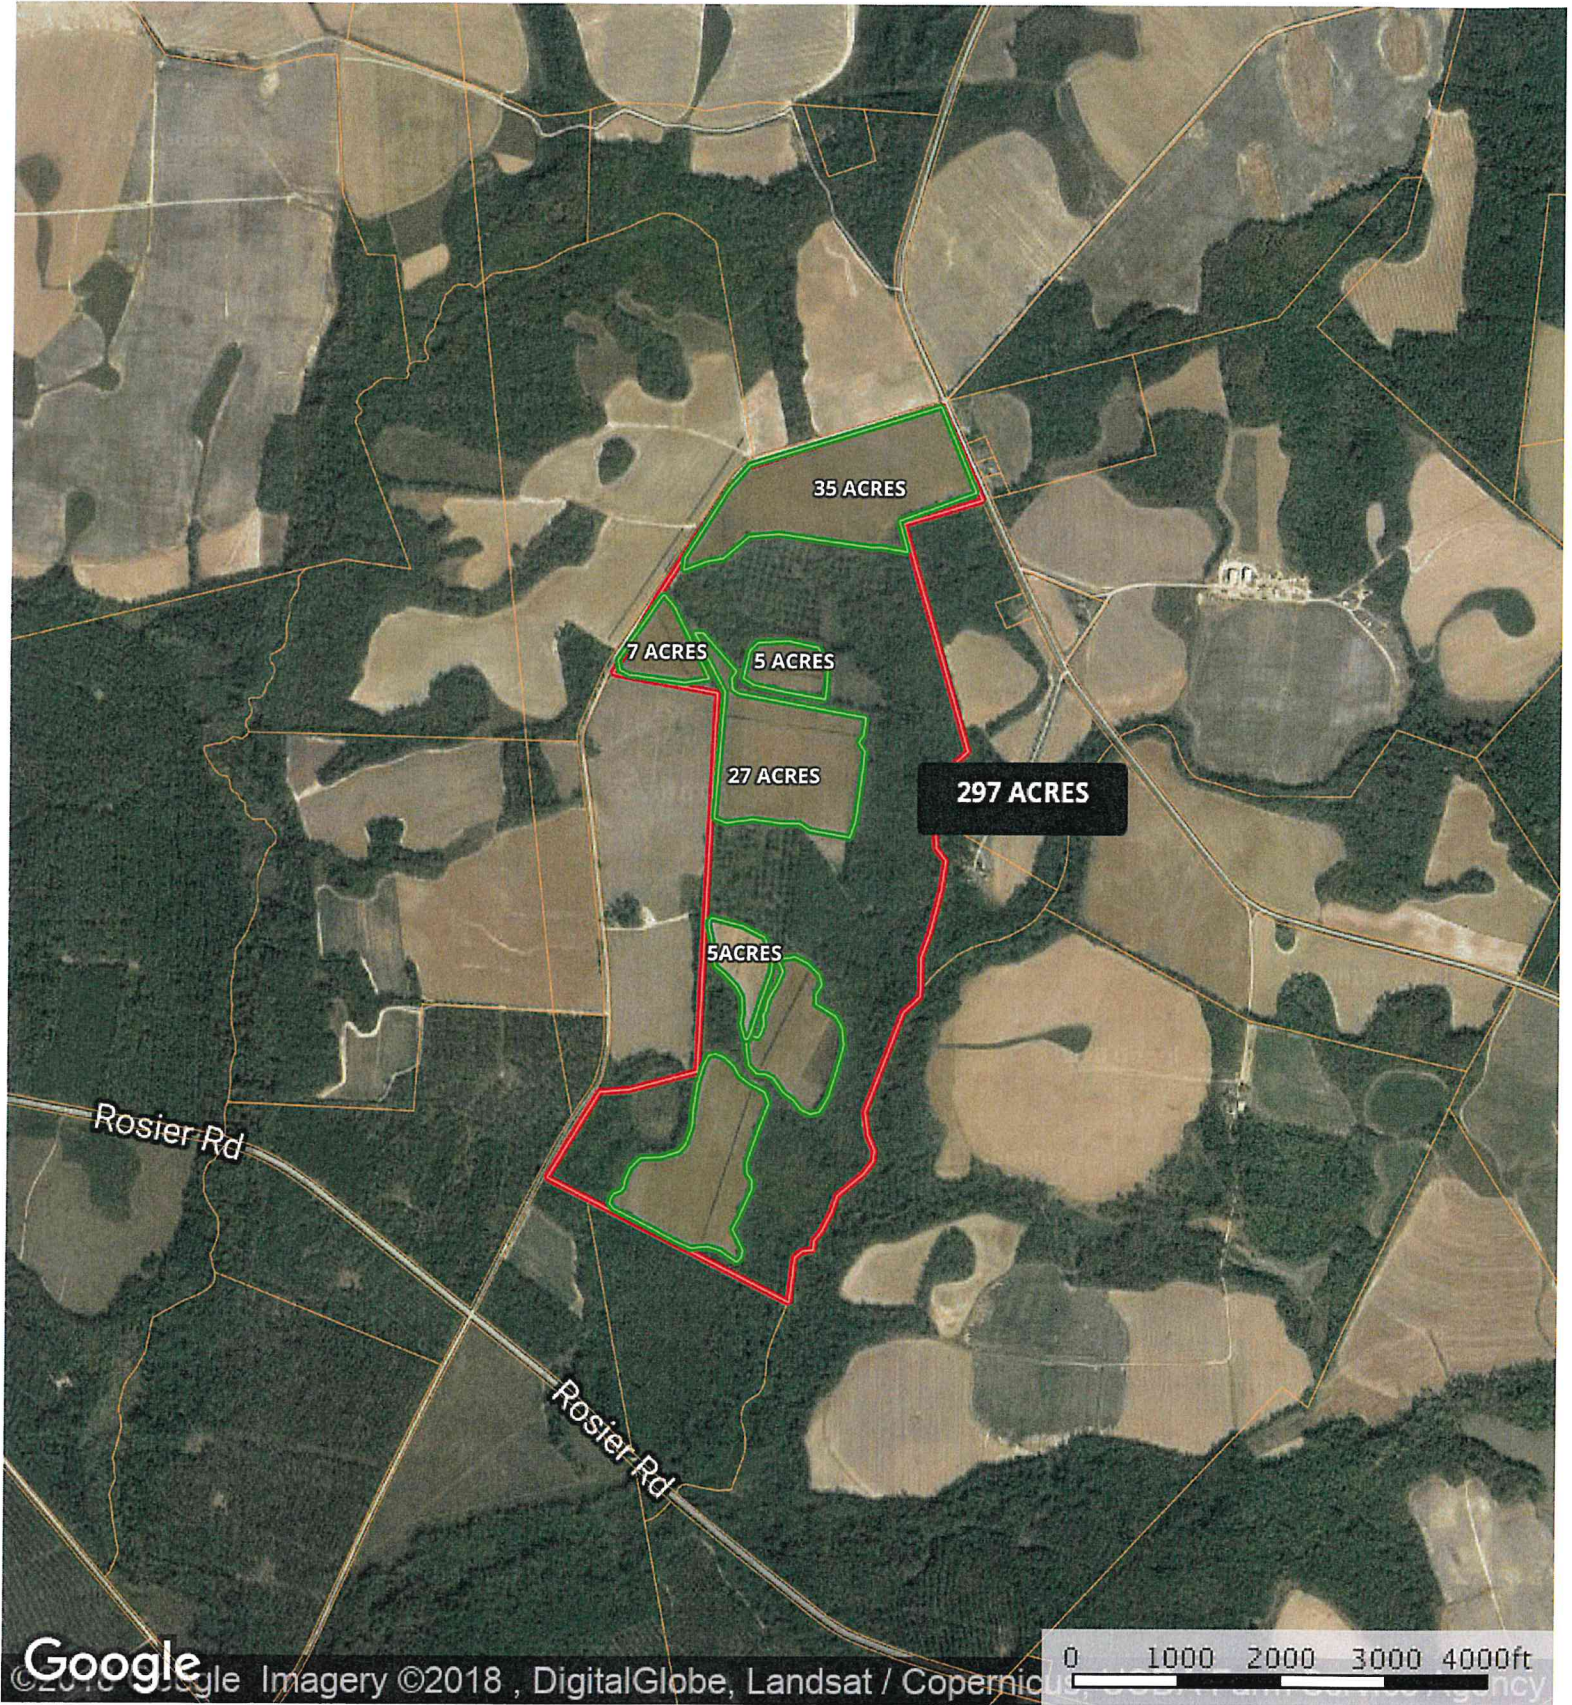

Vidette East Side
Burke County, Georgia, 297 AC +/-

Field Field Boundary